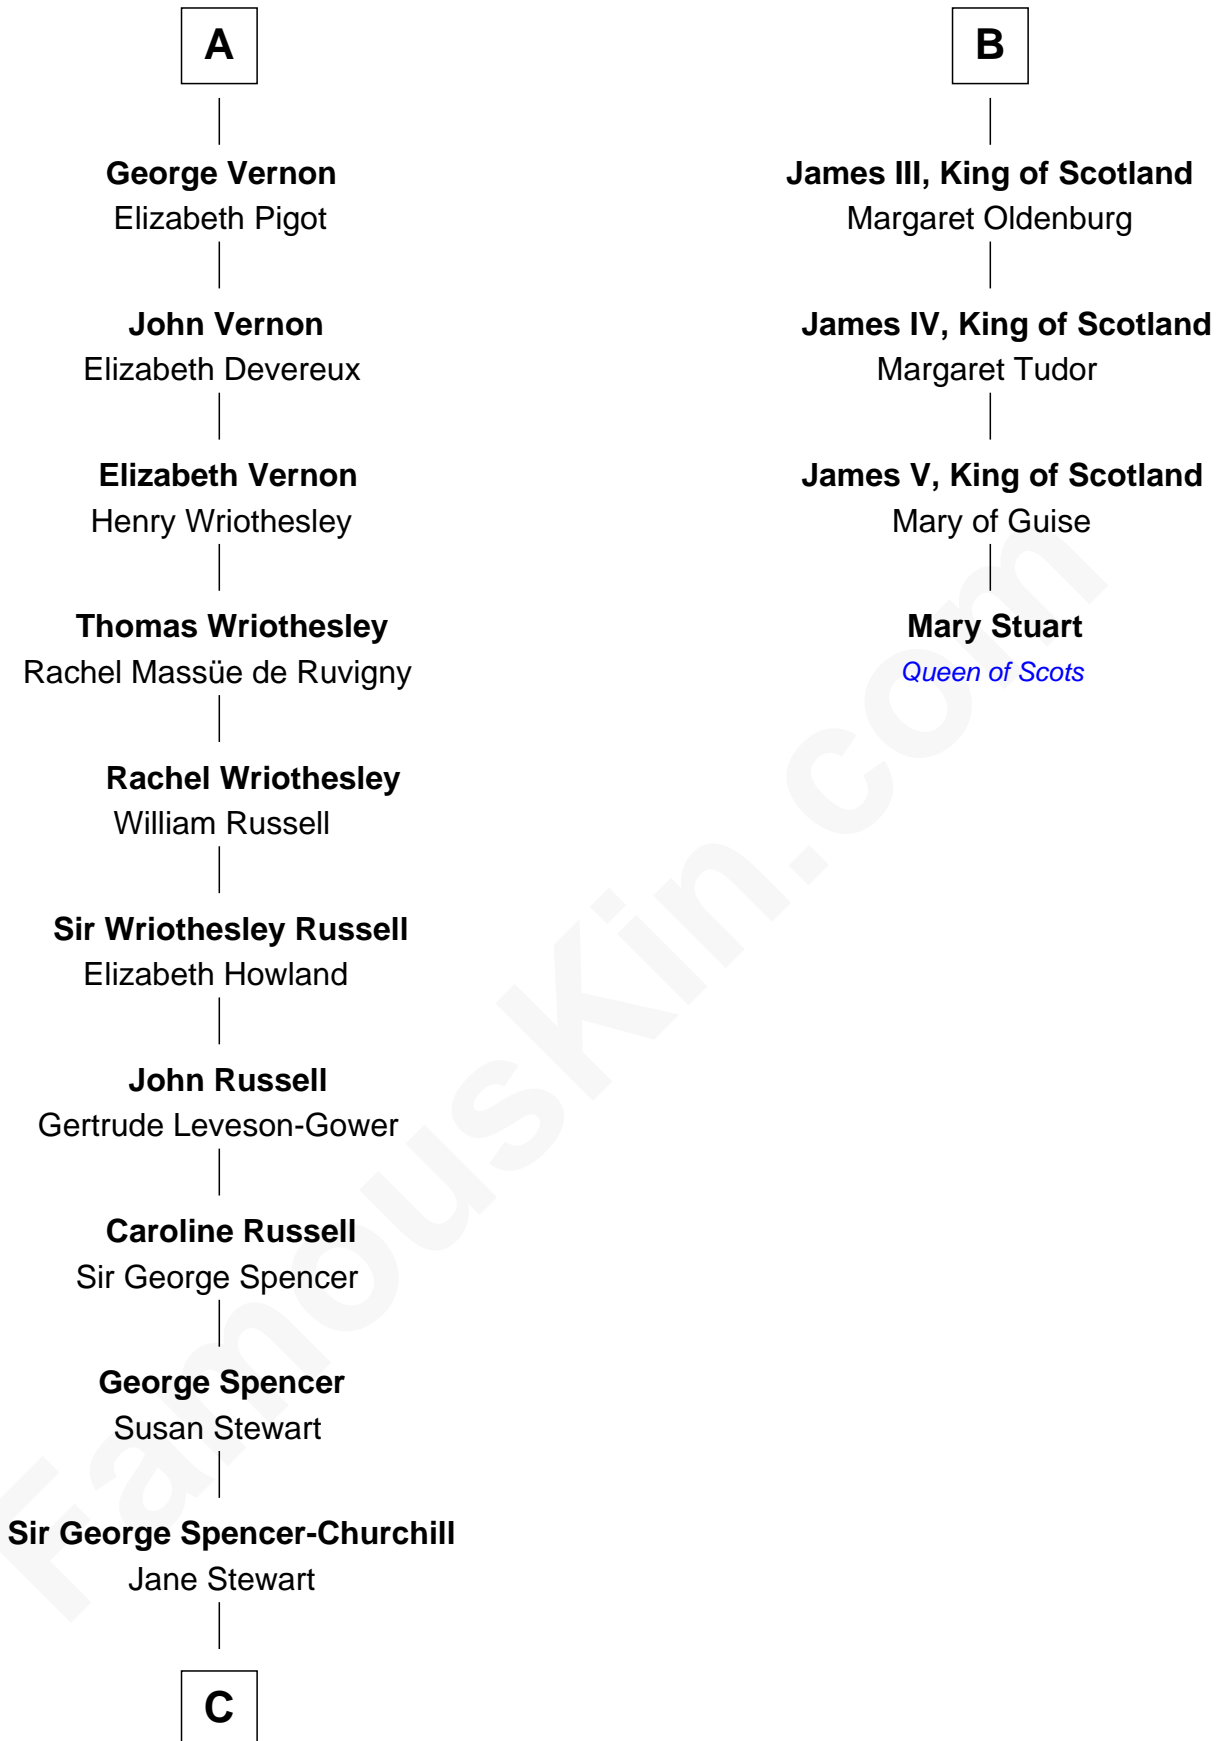

FamousKin.com

Relationship Chart of

Sir Winston Churchill

Prime Minister of the United Kingdom

10th cousin 9 times removed of

Mary Stuart

Queen of Scots

C

—
Sir John Winston Spencer-Churchill

Frances Anne Emily Vane

—
Randolph Henry Spencer-Churchill

Jeanette Jerome

—
Sir Winston Churchill

Prime Minister of the United Kingdom

FamousKin.com