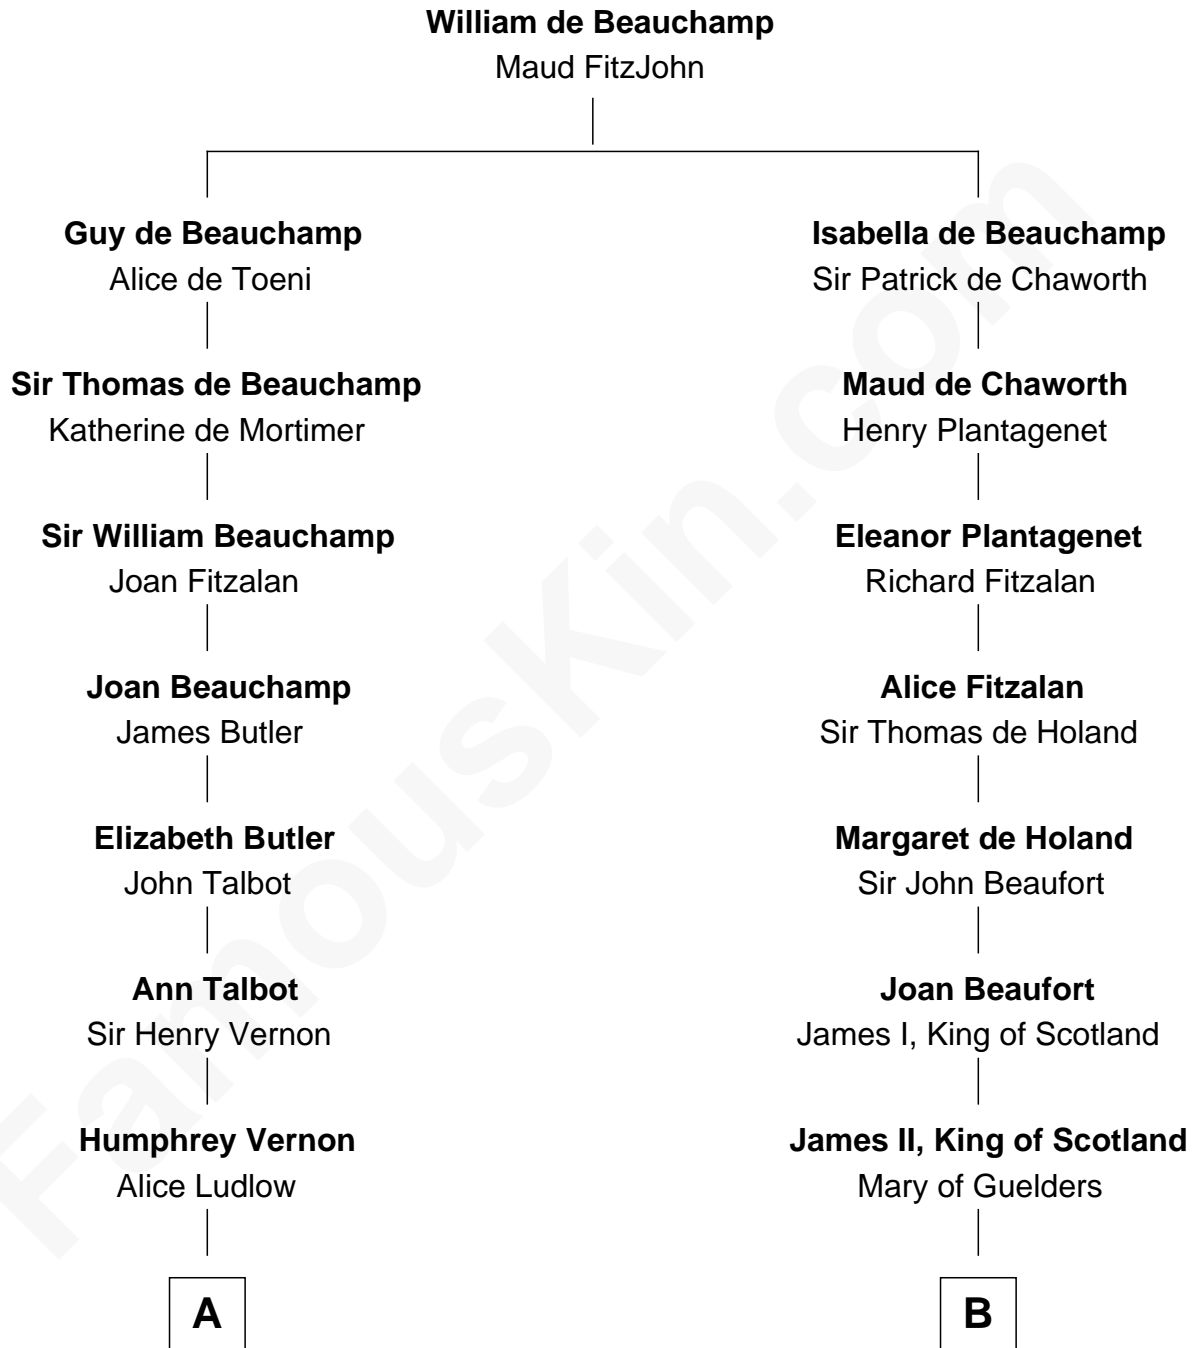

FamousKin.com

Relationship Chart of

Sir Winston Churchill

Prime Minister of the United Kingdom

10th cousin 9 times removed of

Mary Stuart

Queen of Scots

C

—
Sir John Winston Spencer-Churchill

Frances Anne Emily Vane

—
Randolph Henry Spencer-Churchill

Jeanette Jerome

—
Sir Winston Churchill

Prime Minister of the United Kingdom

FamousKin.com