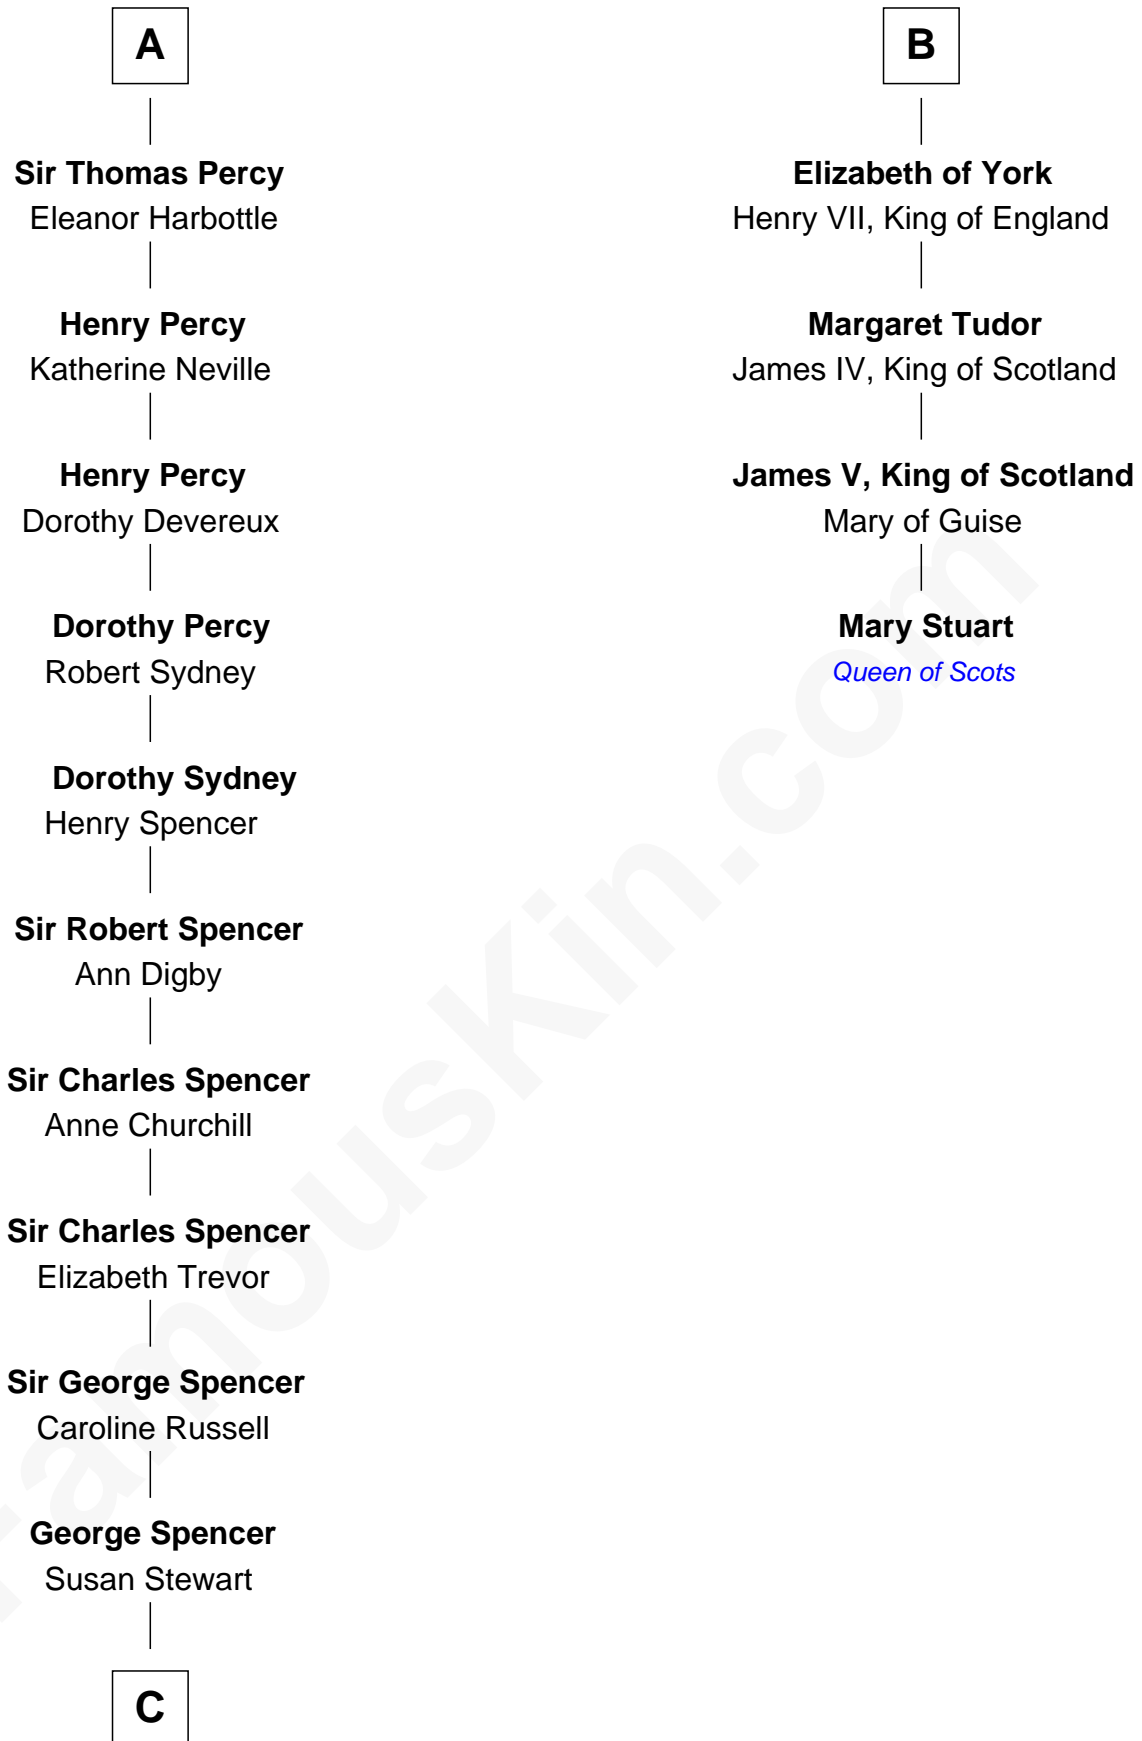

FamousKin.com

Relationship Chart of Sir Winston Churchill

Prime Minister of the United Kingdom

10th cousin 10 times removed of

Mary Stuart
Queen of Scots

Roger de Mortimer
Joan de Geneville

C

—
Sir George Spencer-Churchill

Jane Stewart

—
Sir John Winston Spencer-Churchill

Frances Anne Emily Vane

—
Randolph Henry Spencer-Churchill

Jeanette Jerome

—
Sir Winston Churchill

Prime Minister of the United Kingdom

FamousKin.com