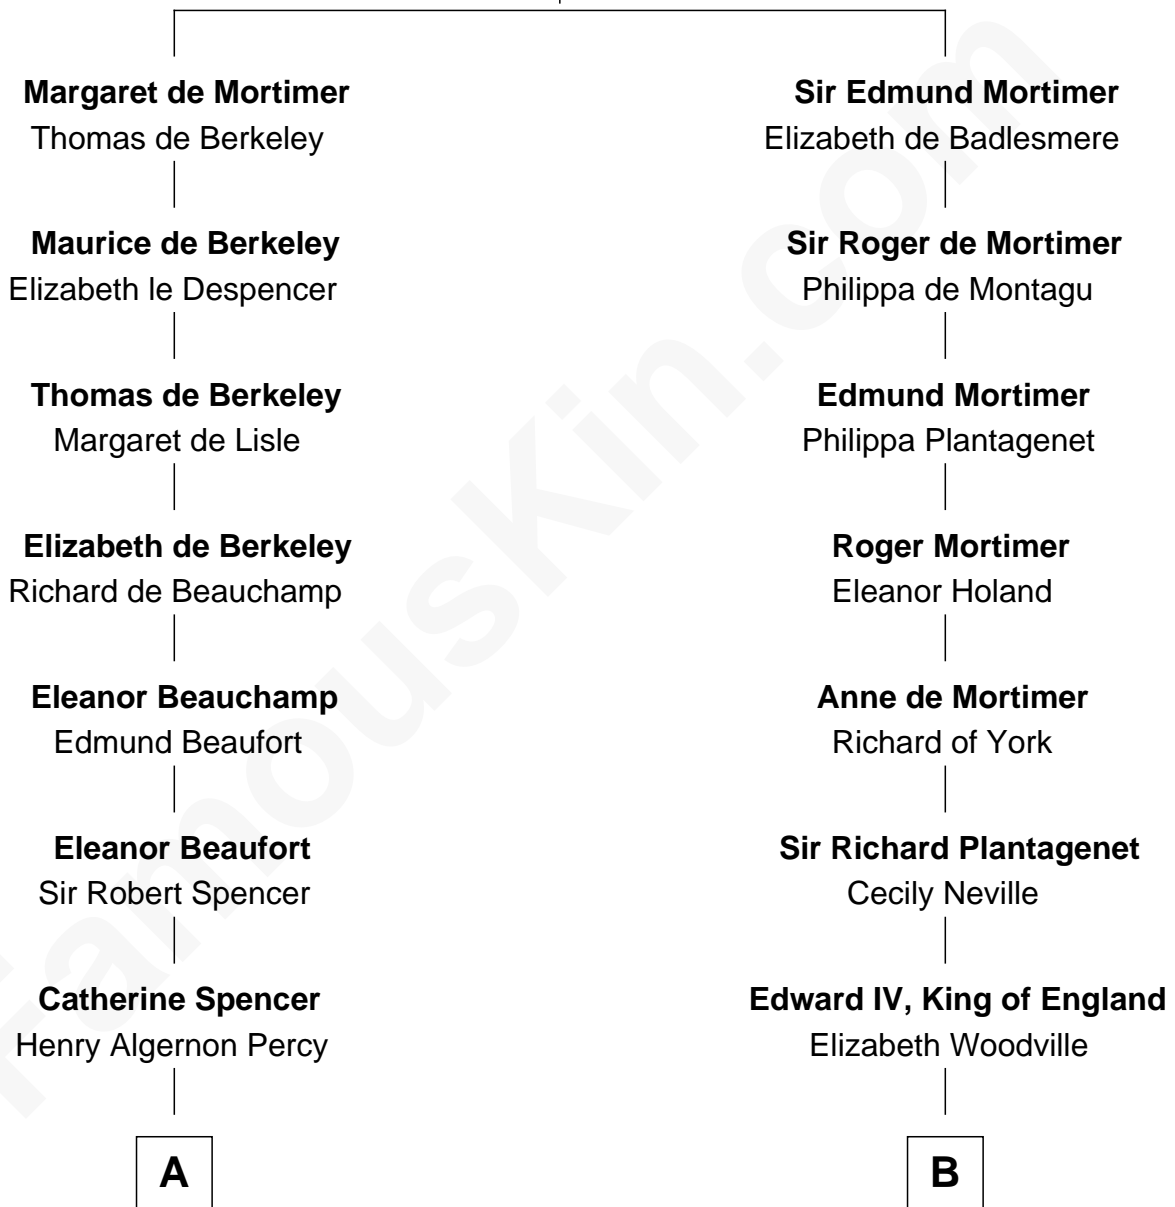

FamousKin.com

Relationship Chart of Sir Winston Churchill

Prime Minister of the United Kingdom

10th cousin 10 times removed of

Mary Stuart
Queen of Scots

Roger de Mortimer
Joan de Geneville

C

—
Sir George Spencer-Churchill

Jane Stewart

—
Sir John Winston Spencer-Churchill

Frances Anne Emily Vane

—
Randolph Henry Spencer-Churchill

Jeanette Jerome

—
Sir Winston Churchill

Prime Minister of the United Kingdom

FamousKin.com