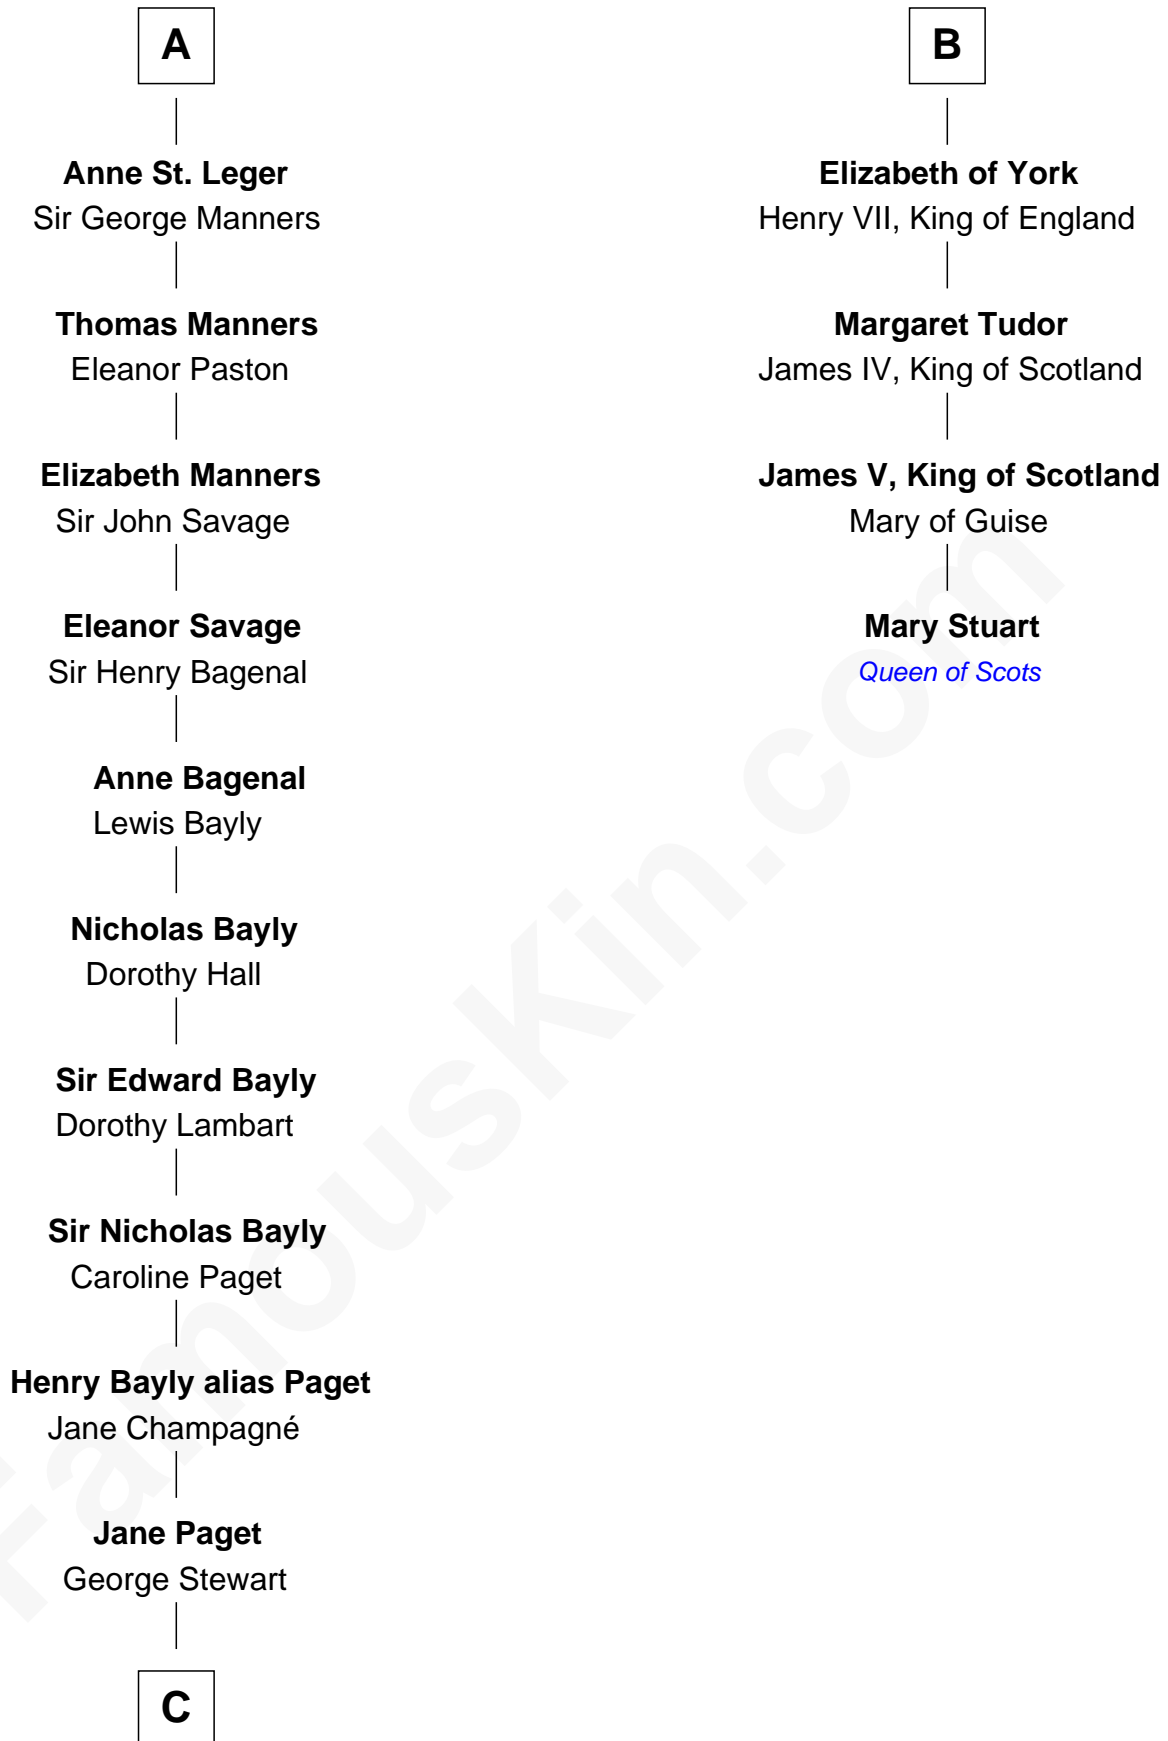

FamousKin.com

Relationship Chart of

Sir Winston Churchill

Prime Minister of the United Kingdom

10th cousin 10 times removed of

Mary Stuart

Queen of Scots

Roger Mortimer

Sir Ralph Neville

Joan Beaufort

Cecily Neville

Sir Richard Plantagenet

Edward IV, King of England

Elizabeth Woodville

B

C

—
Jane Stewart

Sir George Spencer-Churchill

—
Sir John Winston Spencer-Churchill

Frances Anne Emily Vane

—
Randolph Henry Spencer-Churchill

Jeanette Jerome

—
Sir Winston Churchill

Prime Minister of the United Kingdom