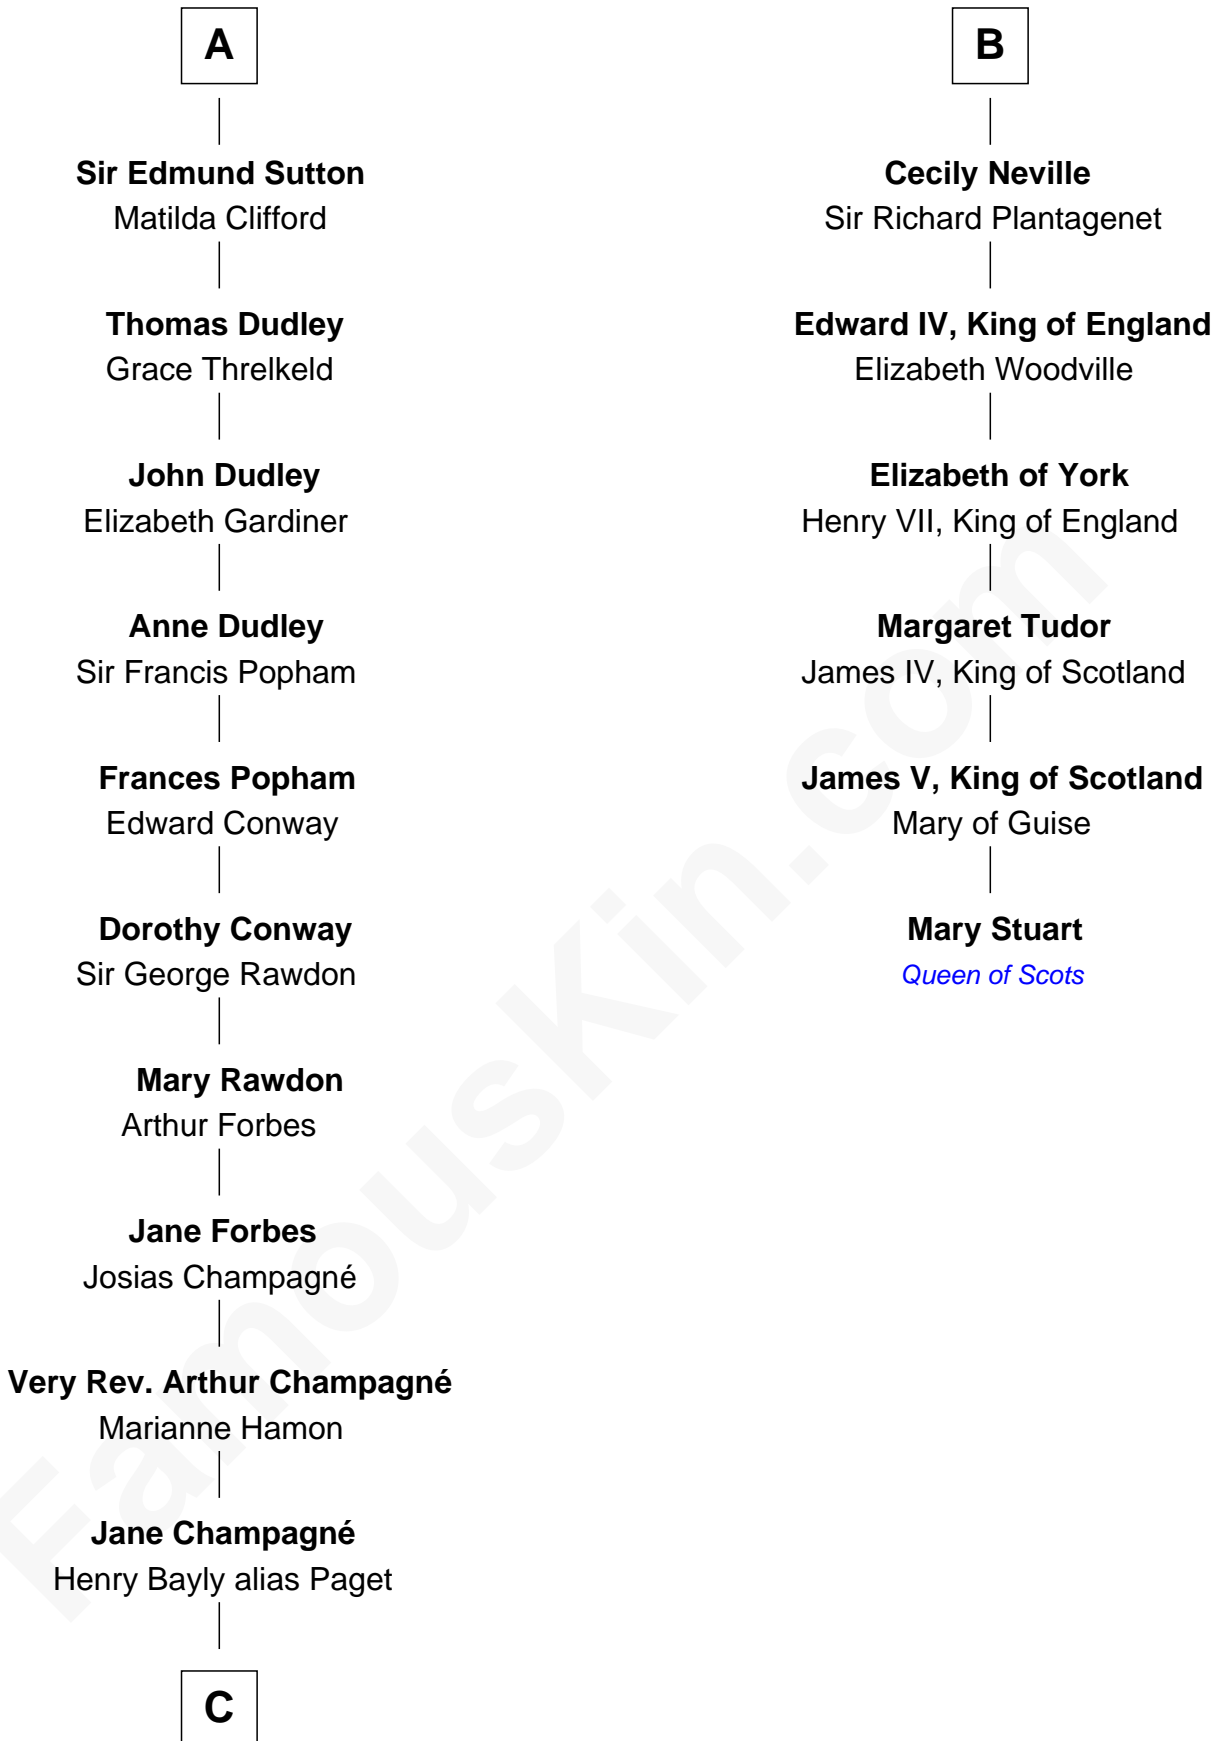

FamousKin.com

Relationship Chart of

Sir Winston Churchill

Prime Minister of the United Kingdom

12th cousin 9 times removed of

Mary Stuart
Queen of Scots

Alan of Galloway
Helen de l'Isle

C

|

Jane Paget
George Stewart

|

Jane Stewart
Sir George Spencer-Churchill

|

Sir John Winston Spencer-Churchill
Frances Anne Emily Vane

|

Randolph Henry Spencer-Churchill
Jeanette Jerome