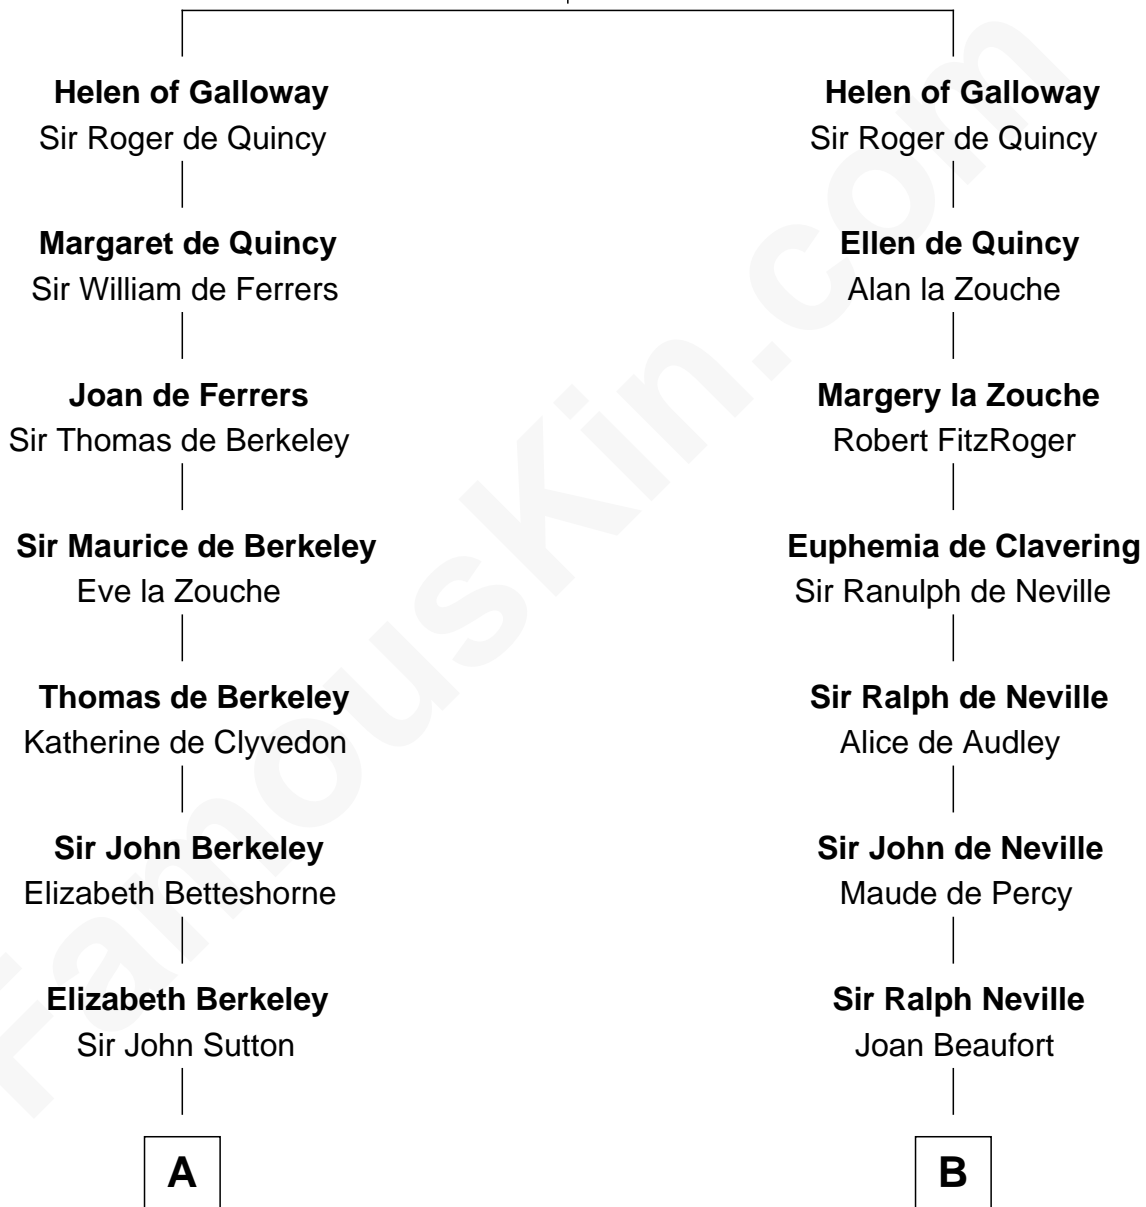

FamousKin.com

Relationship Chart of

Sir Winston Churchill

Prime Minister of the United Kingdom

12th cousin 9 times removed of

Mary Stuart
Queen of Scots

Alan of Galloway
Helen de l'Isle

C