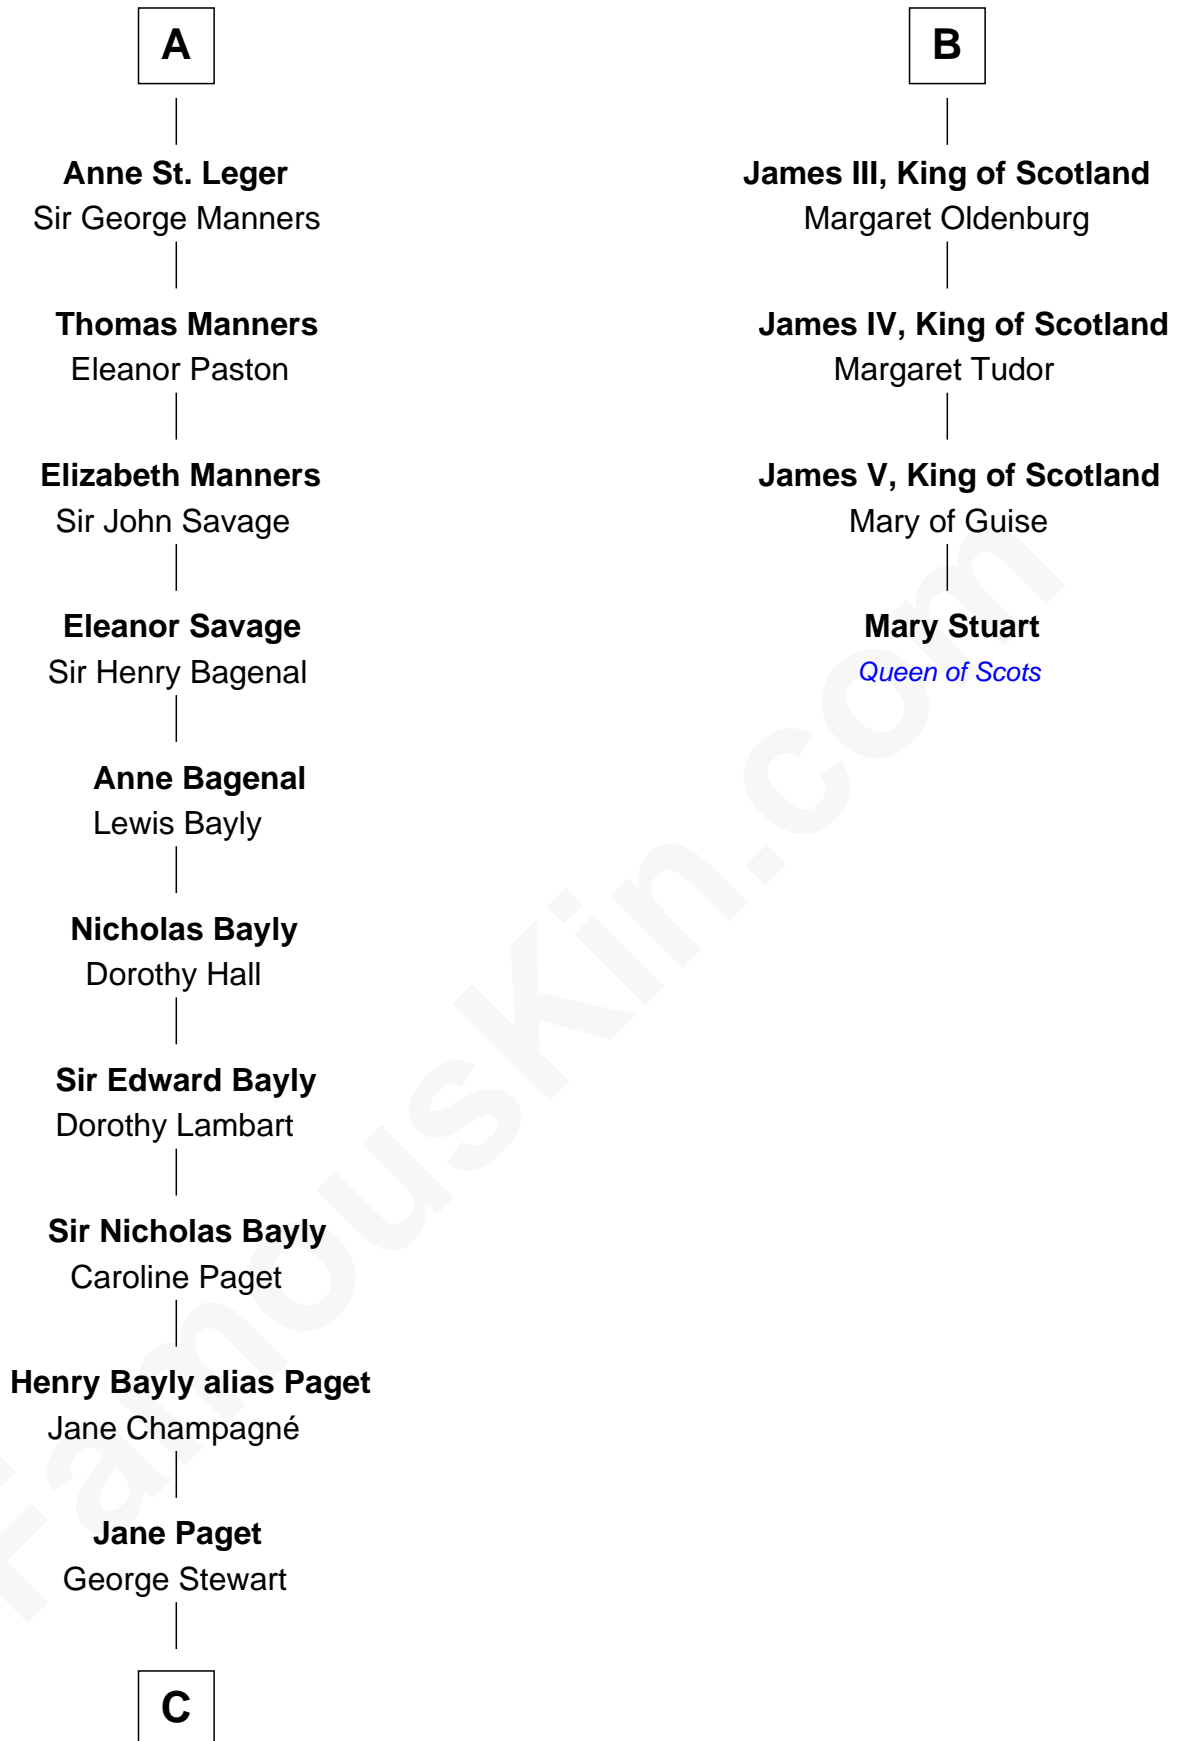

FamousKin.com

Relationship Chart of

Sir Winston Churchill

Prime Minister of the United Kingdom

10th cousin 10 times removed of

Mary Stuart

Queen of Scots

Philip III, King of France

King Philip IV of France

Joan of Navarre

Isabella of France

Edward II, King of England

Edward III, King of England

Philippa of Hainault

John of Gaunt

Katherine Roet

Sir John Beaufort

Margaret de Holand

Joan Beaufort

James I, King of Scotland

James II, King of Scotland

Mary of Guelders

B

C