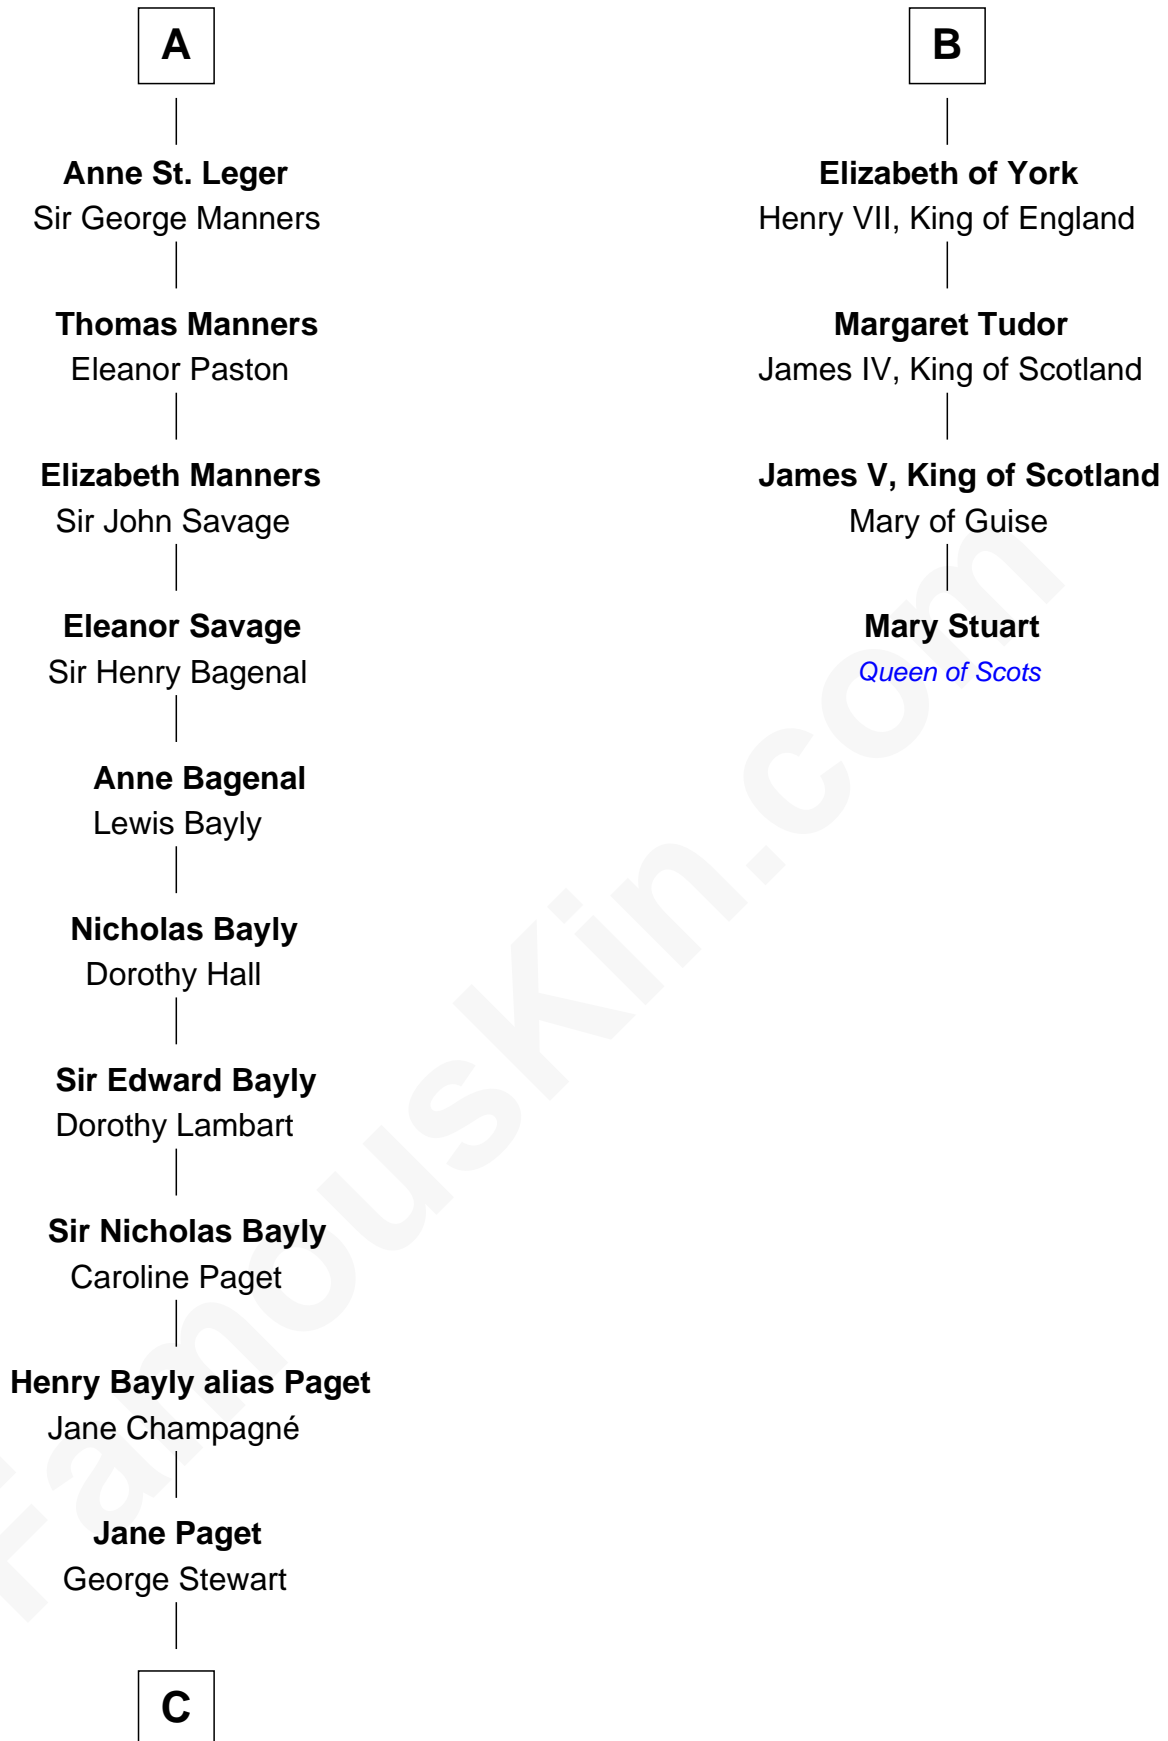

FamousKin.com

Relationship Chart of

Sir Winston Churchill

Prime Minister of the United Kingdom

10th cousin 10 times removed of

Mary Stuart

Queen of Scots

Roger FitzJohn

Isabel - - - - -

C

—
Jane Stewart

Sir George Spencer-Churchill

—
Sir John Winston Spencer-Churchill

Frances Anne Emily Vane

—
Randolph Henry Spencer-Churchill

Jeanette Jerome