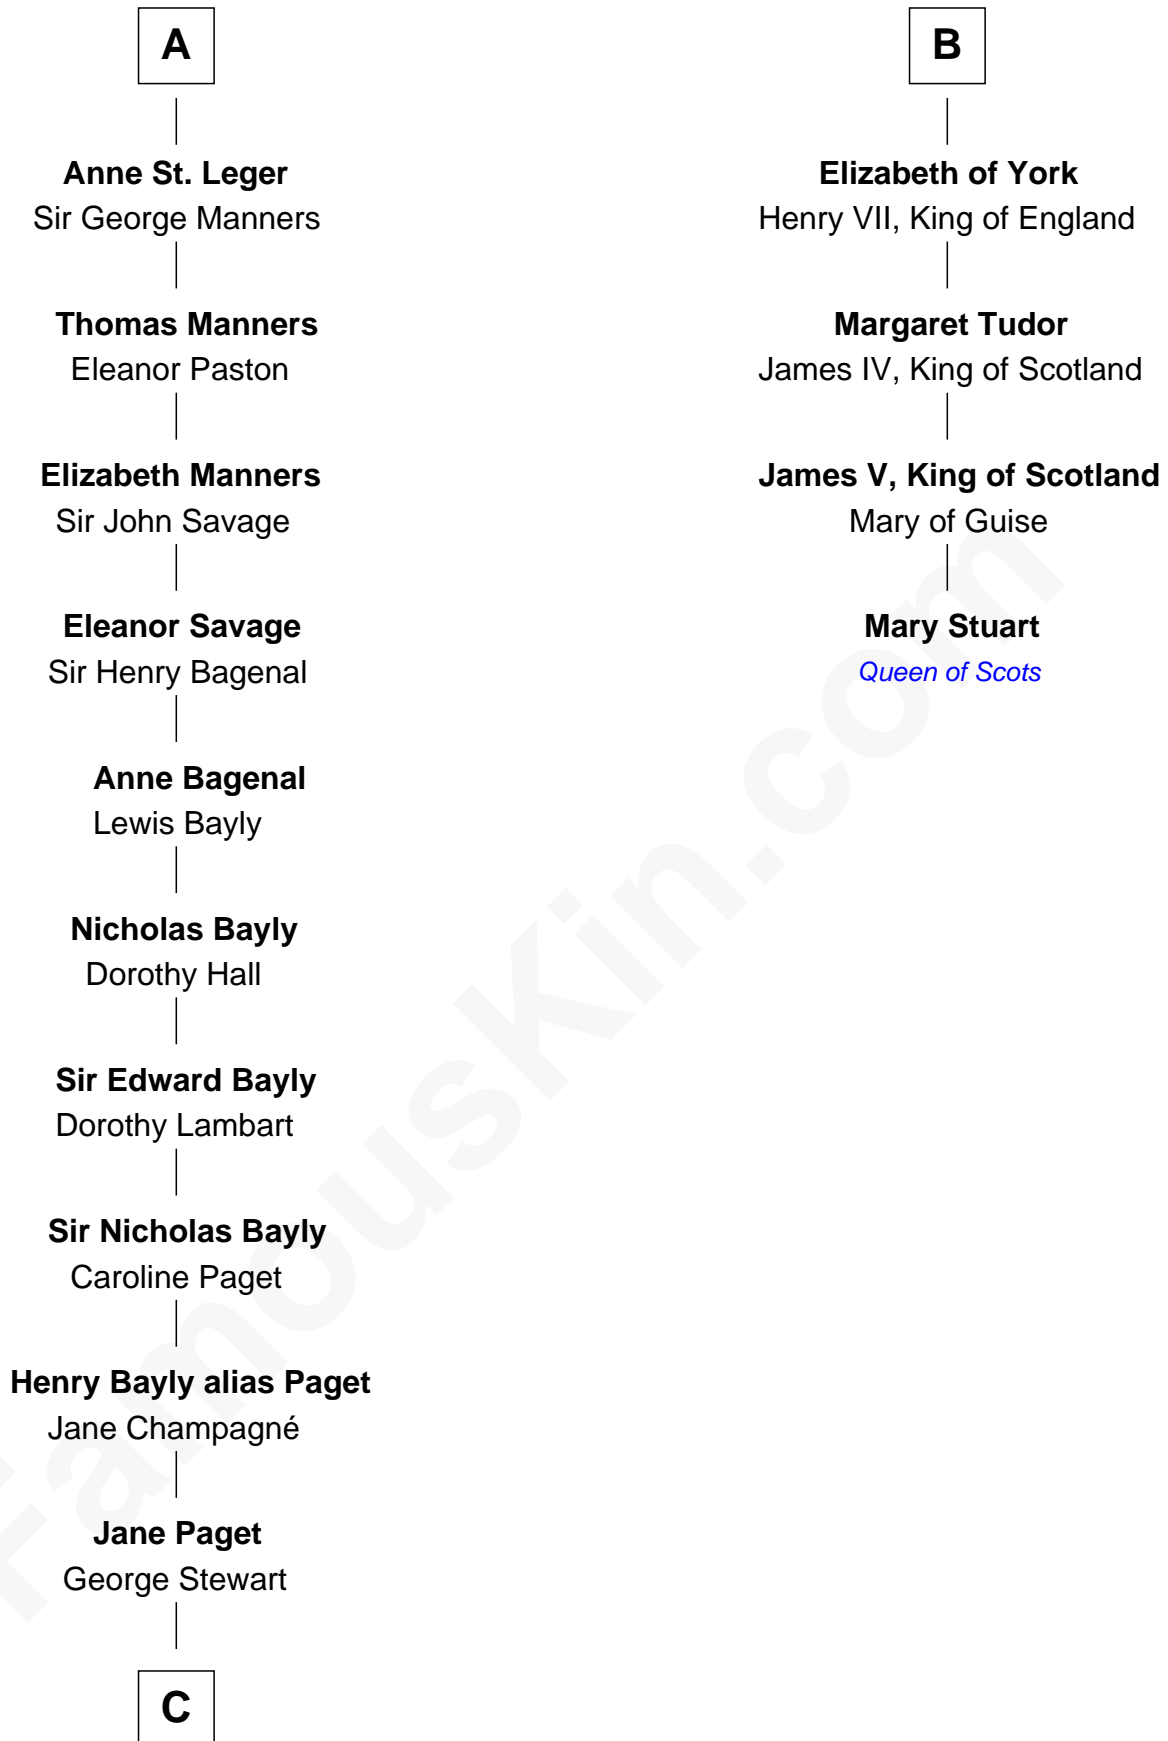

## Relationship Chart of

### Sir Winston Churchill

*Prime Minister of the United Kingdom*

10th cousin 10 times removed of

**Mary Stuart**

*Queen of Scots*

**Sir Ralph FitzRanulph**

Anastasia de Percy

**C**

—  
**Jane Stewart**

Sir George Spencer-Churchill

—  
**Sir John Winston Spencer-Churchill**

Frances Anne Emily Vane

—  
**Randolph Henry Spencer-Churchill**

Jeanette Jerome

—  
**Sir Winston Churchill**

*Prime Minister of the United Kingdom*