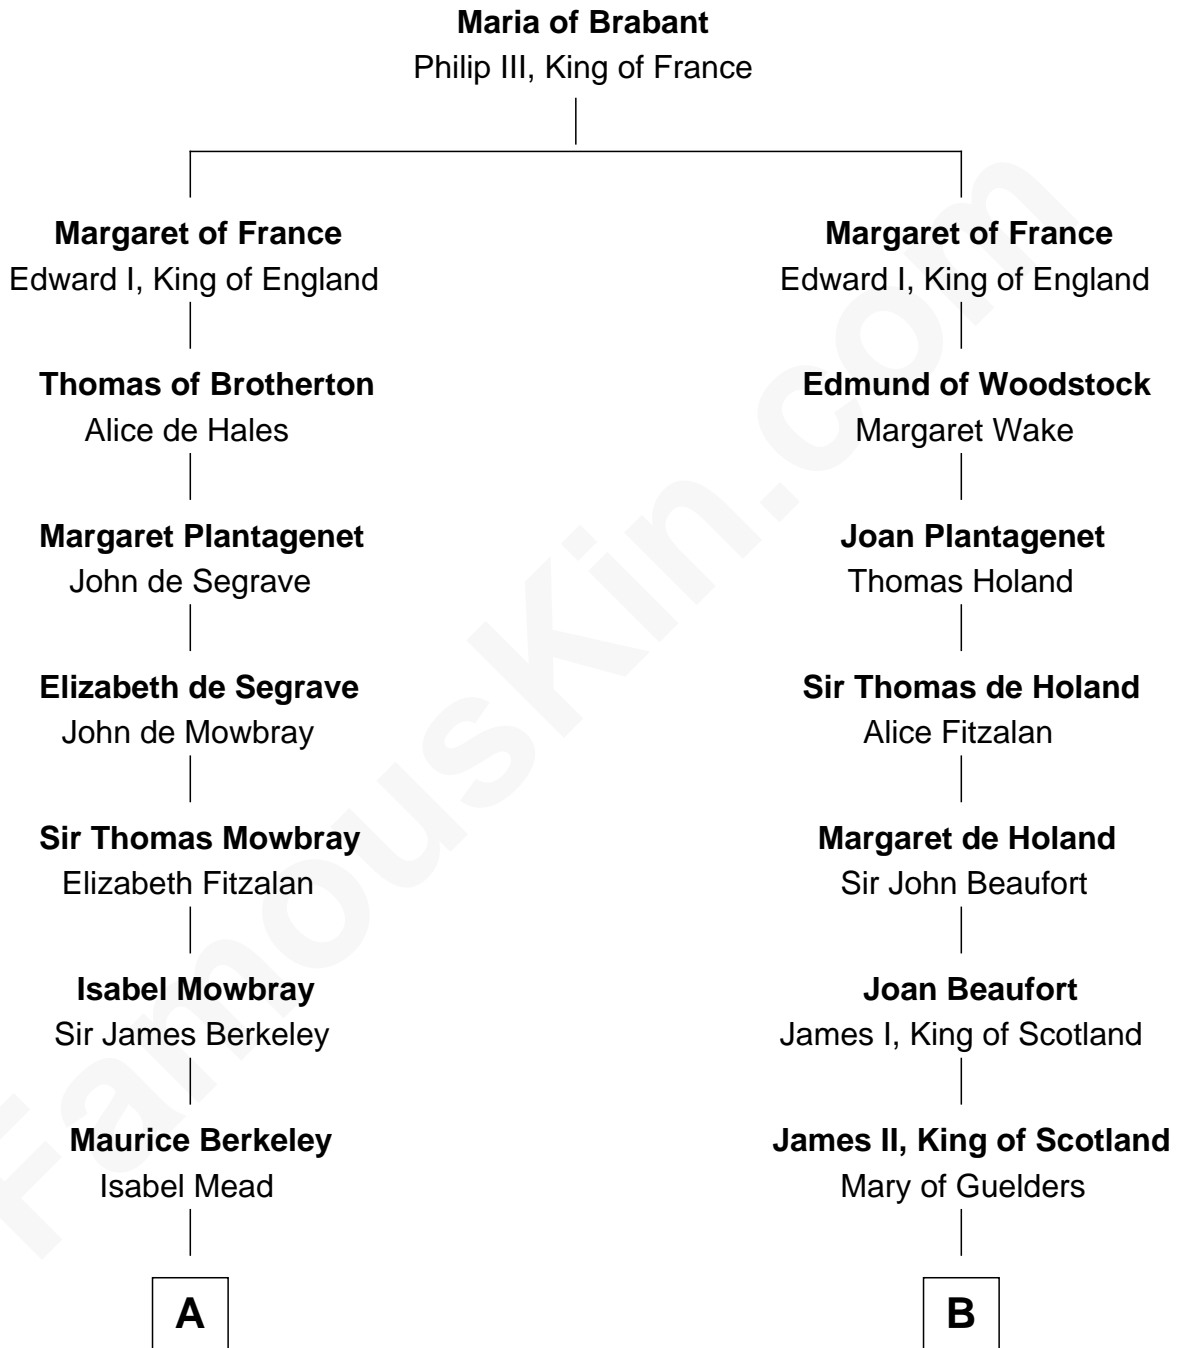

## Relationship Chart of

### Sir Winston Churchill

*Prime Minister of the United Kingdom*

10th cousin 10 times removed of

**Mary Stuart**

*Queen of Scots*

**C**

—  
**Frances Anne Emily Vane-Tempest**

Sir Charles William Stewart