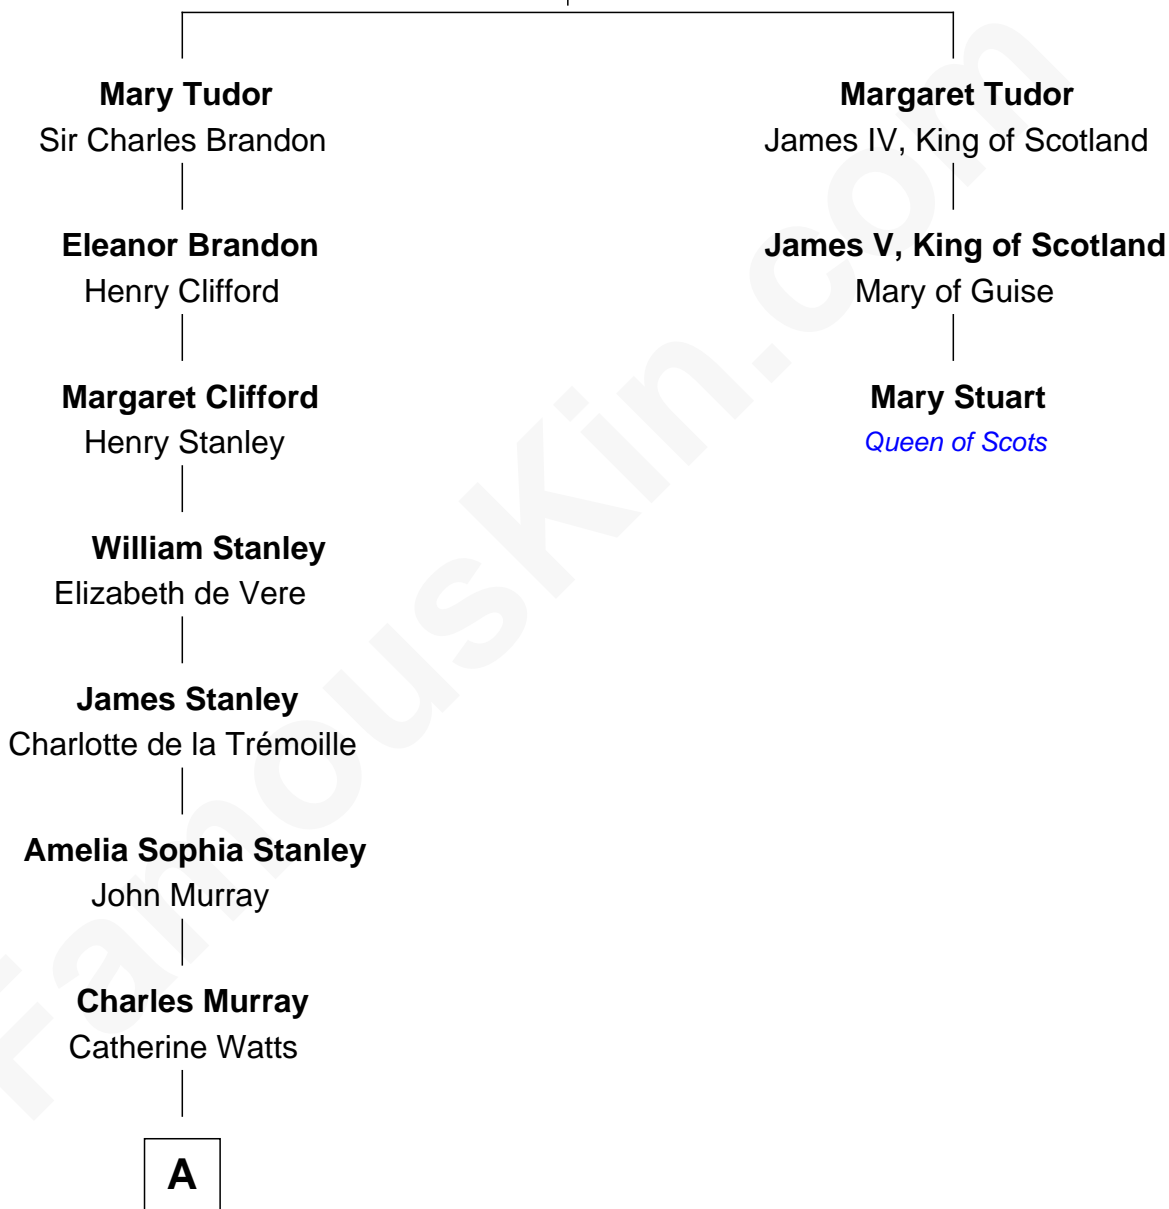

FamousKin.com

Relationship Chart of Sir Winston Churchill

Prime Minister of the United Kingdom

2nd cousin 12 times removed of

Mary Stuart

Queen of Scots

Henry VII, King of England
Elizabeth of York

A

Anne Murray
John Cochrane

Catherine Cochrane
Alexander Stewart

Sir John Stewart
Anne Dashwood

Susan Stewart
George Spencer

Sir George Spencer-Churchill
Jane Stewart

Sir John Winston Spencer-Churchill
Frances Anne Emily Vane