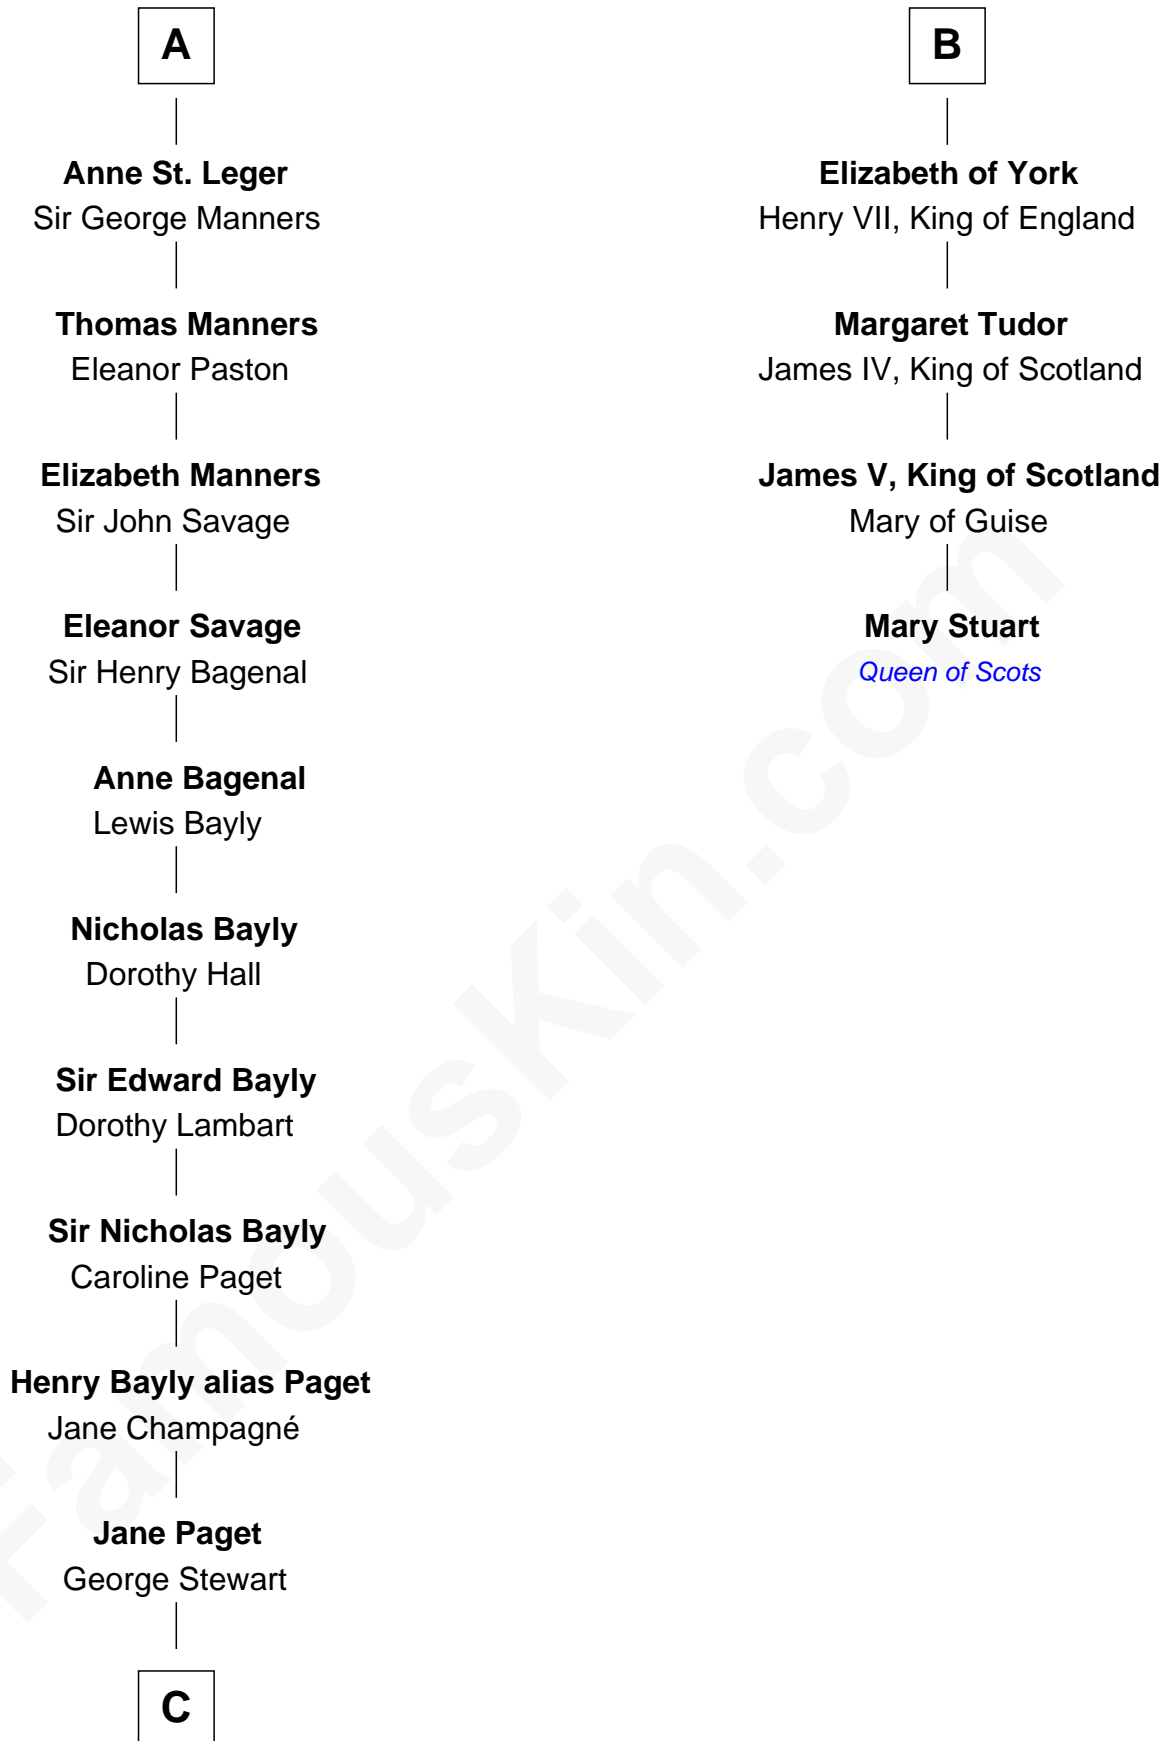

## Relationship Chart of

### Sir Winston Churchill

*Prime Minister of the United Kingdom*

10th cousin 10 times removed of

**Mary Stuart**

*Queen of Scots*

**C**

—  
**Jane Stewart**

Sir George Spencer-Churchill

—  
**Sir John Winston Spencer-Churchill**

Frances Anne Emily Vane

—  
**Randolph Henry Spencer-Churchill**

Jeanette Jerome

—  
**Sir Winston Churchill**

*Prime Minister of the United Kingdom*

FamousKin.com