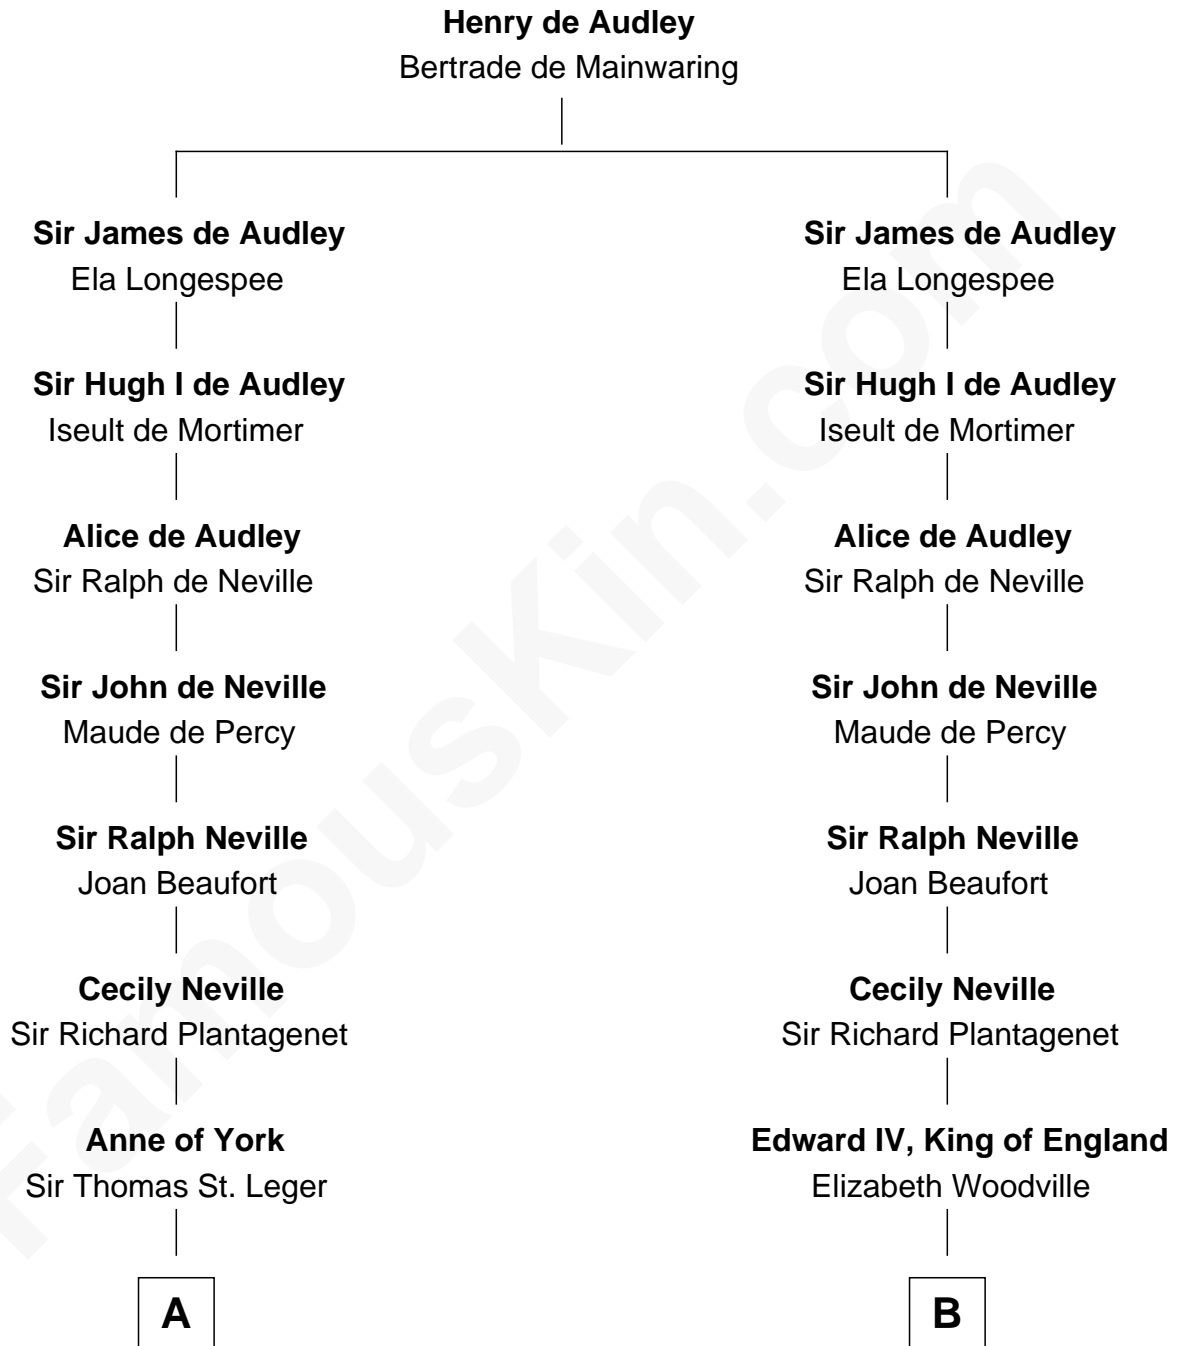

## Relationship Chart of

### Sir Winston Churchill

*Prime Minister of the United Kingdom*

10th cousin 10 times removed of

**Mary Stuart**

*Queen of Scots*

**C**

—  
**Jane Stewart**

Sir George Spencer-Churchill