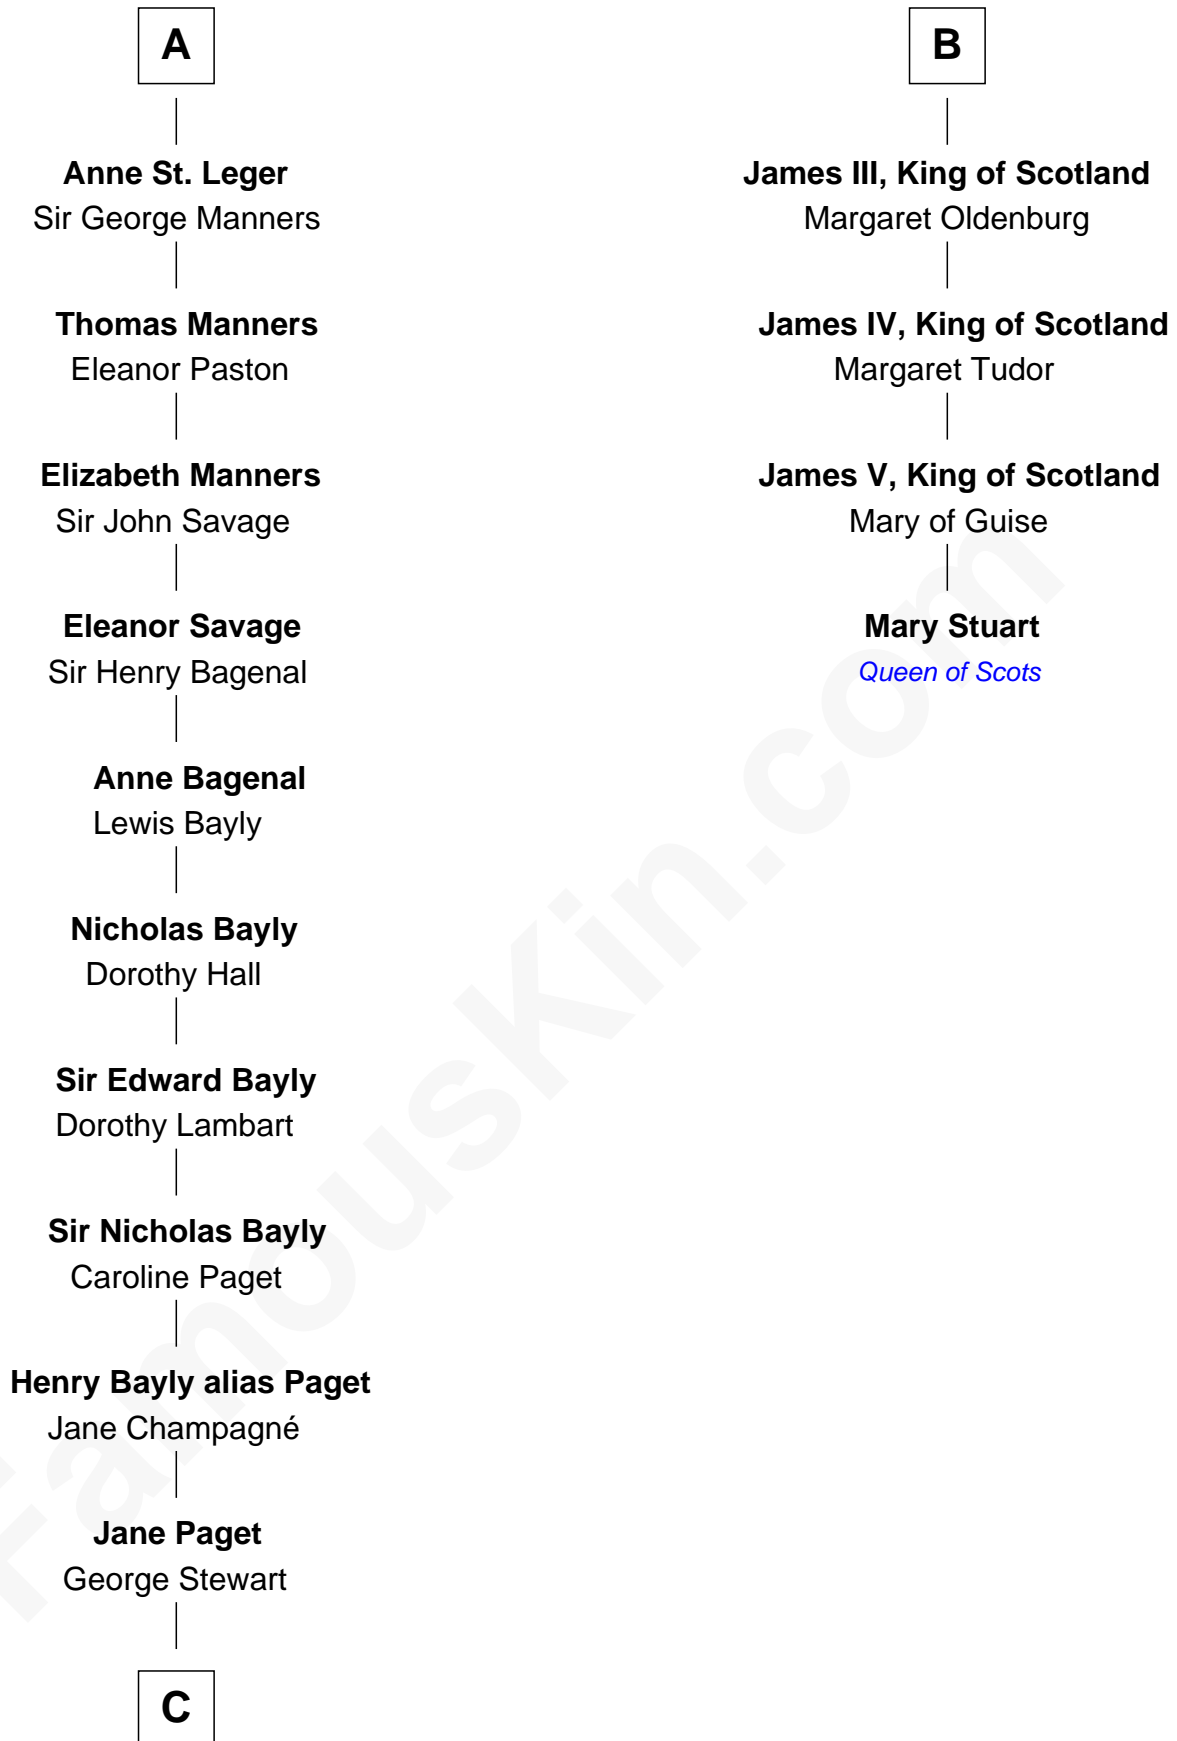

FamousKin.com

Relationship Chart of

Sir Winston Churchill

Prime Minister of the United Kingdom

10th cousin 10 times removed of

Mary Stuart

Queen of Scots

Ferdinand III, King of Castile

Joanna of Ponthieu

C

—
Jane Stewart

Sir George Spencer-Churchill

—
Sir John Winston Spencer-Churchill

Frances Anne Emily Vane

—
Randolph Henry Spencer-Churchill

Jeanette Jerome