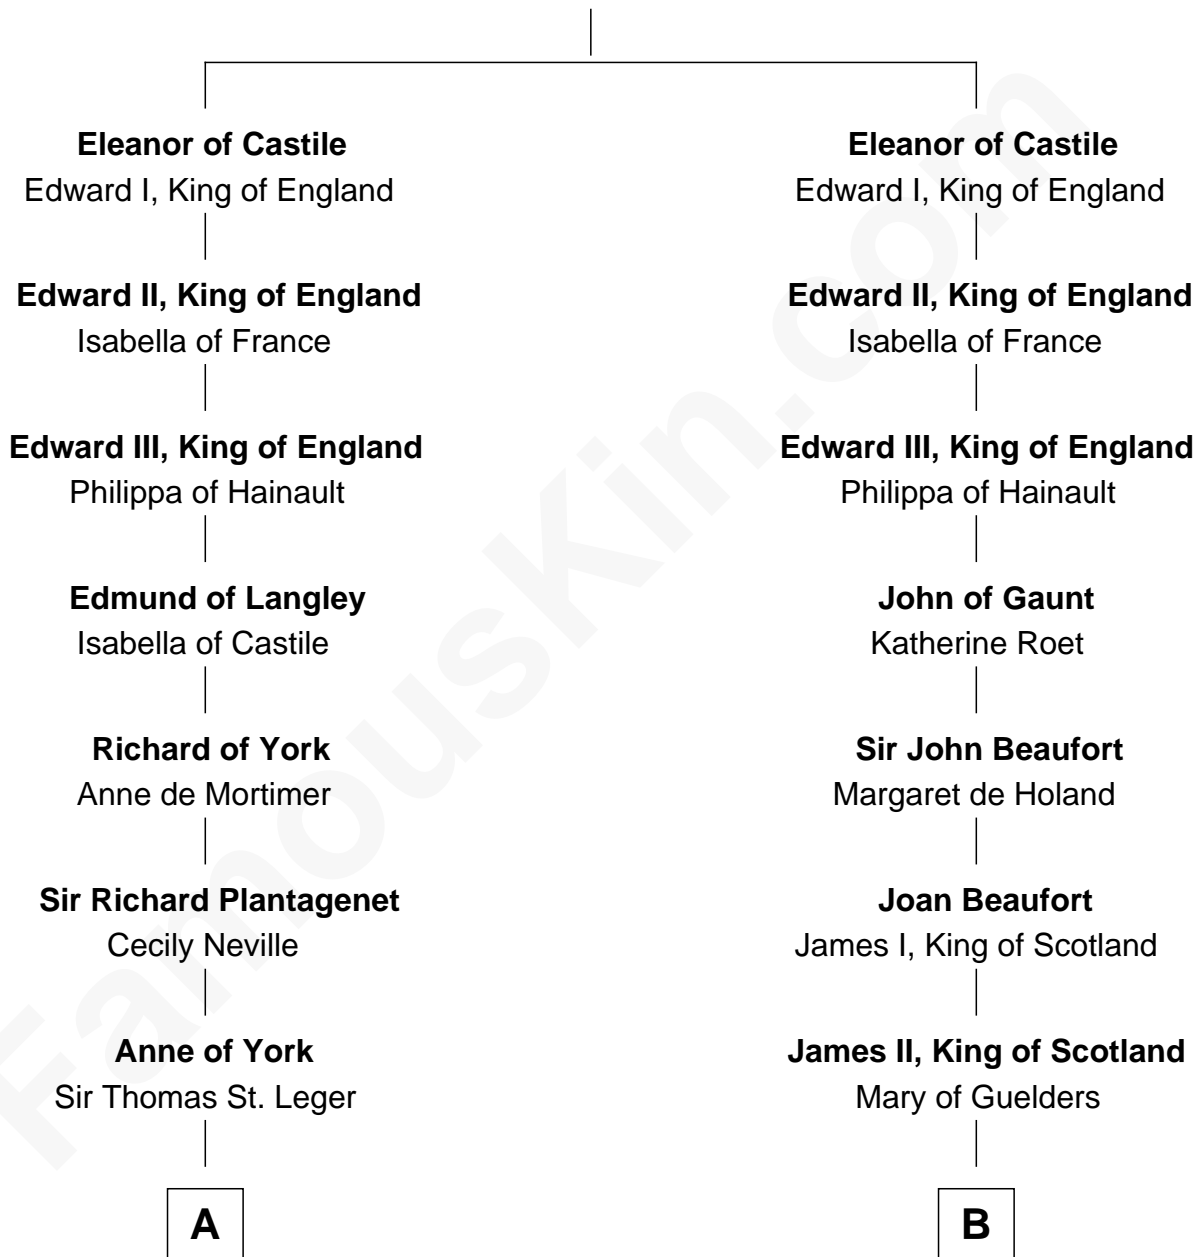

FamousKin.com

Relationship Chart of

Sir Winston Churchill

Prime Minister of the United Kingdom

10th cousin 10 times removed of

Mary Stuart

Queen of Scots

Ferdinand III, King of Castile

Joanna of Ponthieu

C

—
Jane Stewart

Sir George Spencer-Churchill

—
Sir John Winston Spencer-Churchill

Frances Anne Emily Vane

—
Randolph Henry Spencer-Churchill

Jeanette Jerome