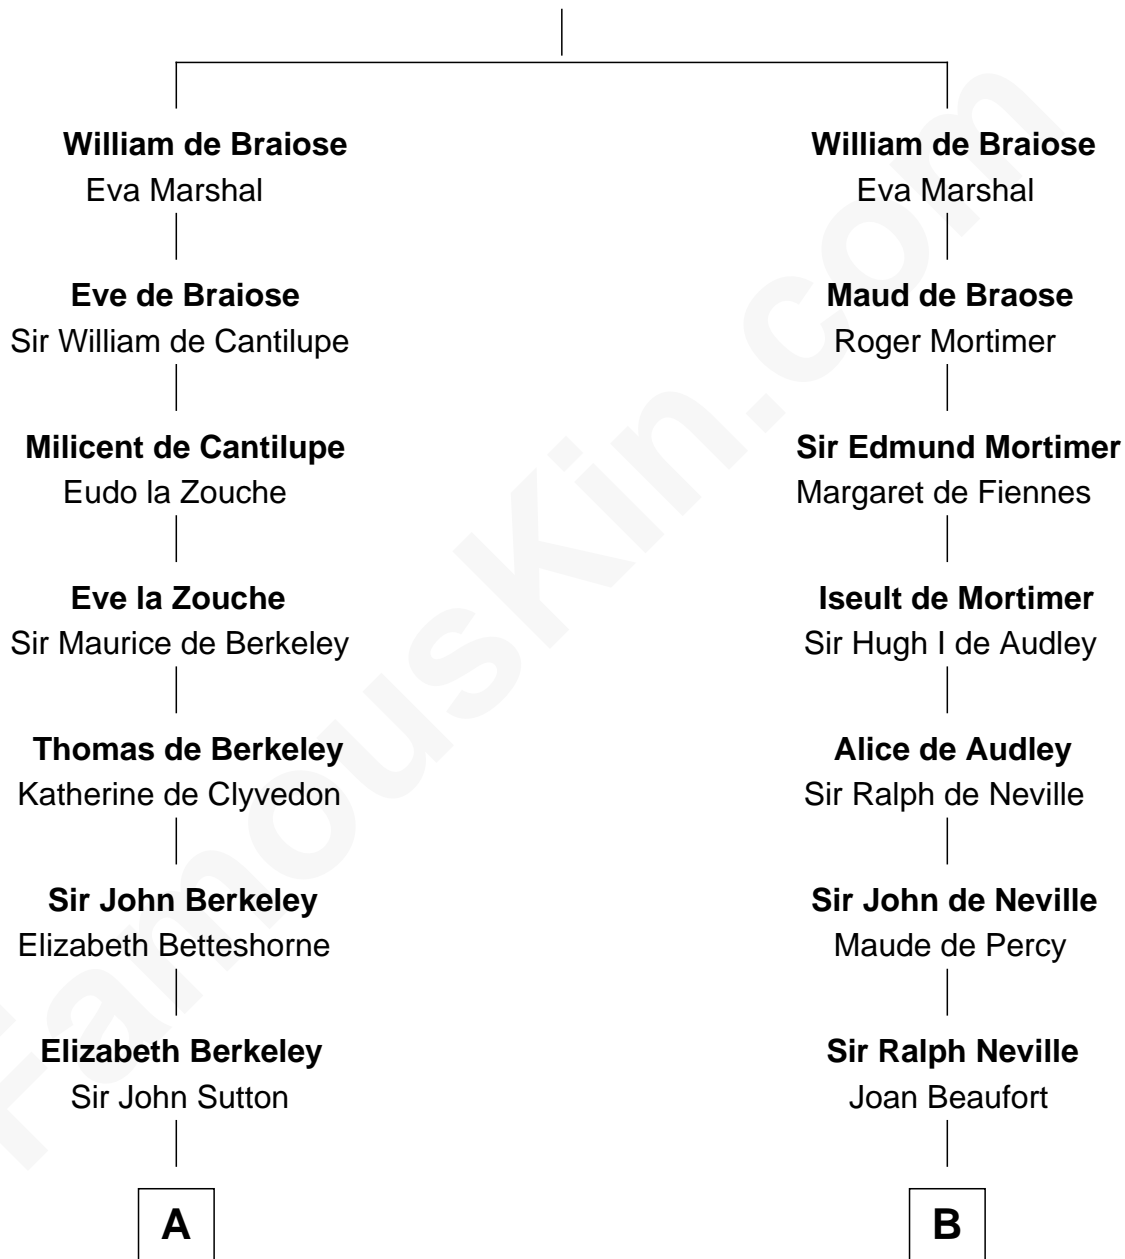

## Relationship Chart of

### Sir Winston Churchill

*Prime Minister of the United Kingdom*

12th cousin 9 times removed of

**Mary Stuart**

*Queen of Scots*

**Reginald de Braiose**

-----

**C**

**Jane Paget**  
George Stewart

**Jane Stewart**  
Sir George Spencer-Churchill

**Sir John Winston Spencer-Churchill**  
Frances Anne Emily Vane

**Randolph Henry Spencer-Churchill**  
Jeanette Jerome

**Sir Winston Churchill**  
*Prime Minister of the United Kingdom*