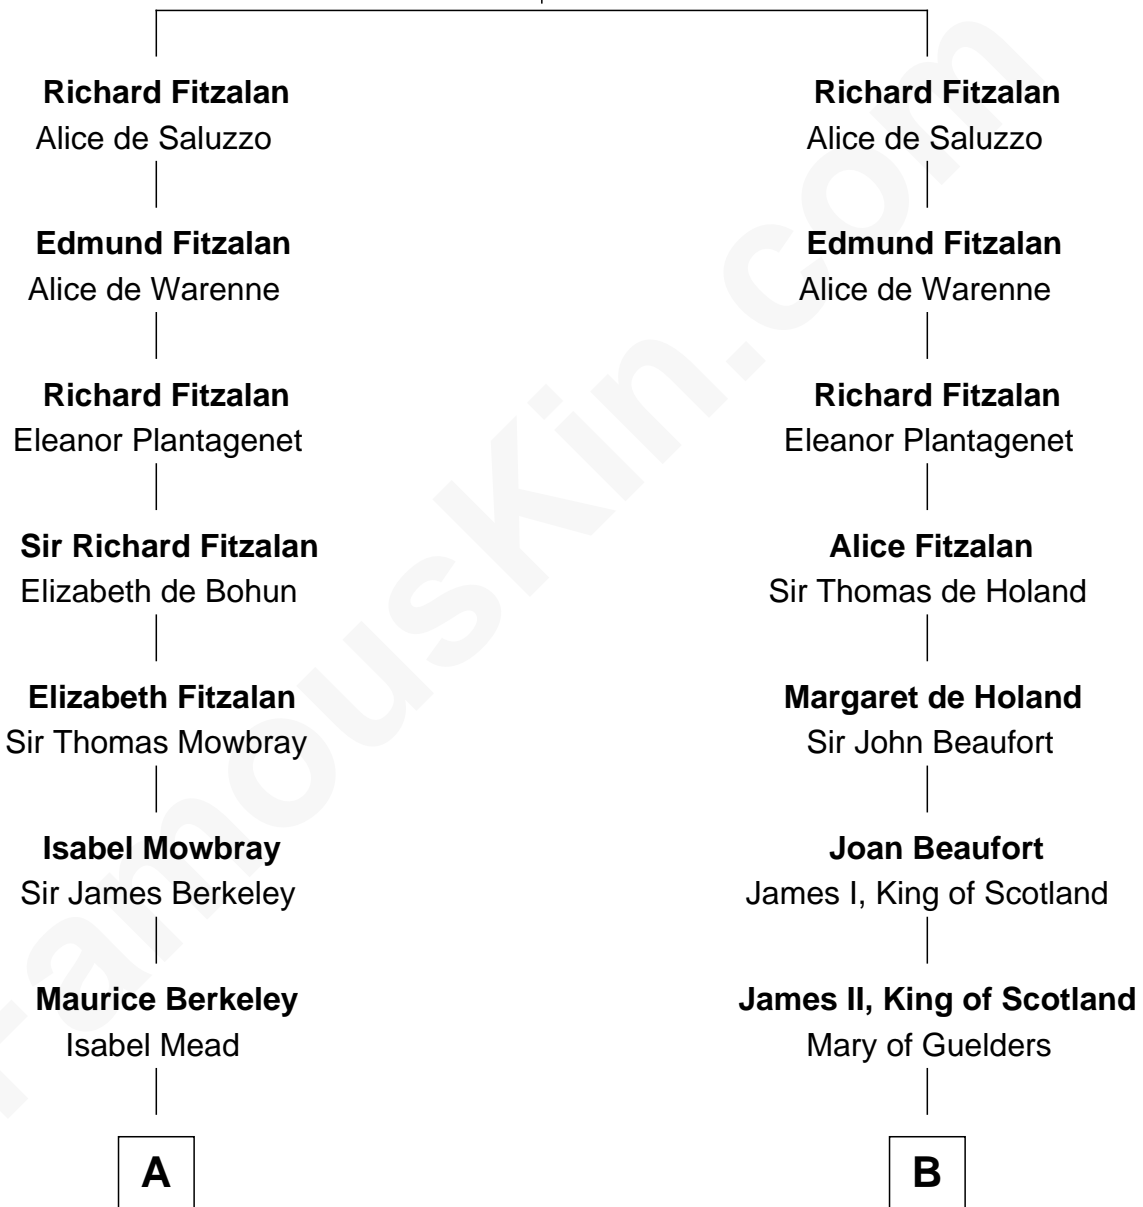

## Relationship Chart of

### Sir Winston Churchill

*Prime Minister of the United Kingdom*

10th cousin 10 times removed of

**Mary Stuart**

*Queen of Scots*

**John Fitzalan**  
Isabel de Mortimer

**C**

—  
**Frances Anne Emily Vane-Tempest**

Sir Charles William Stewart

—  
**Frances Anne Emily Vane**

Sir John Winston Spencer-Churchill

—  
**Randolph Henry Spencer-Churchill**

Jeanette Jerome

—  
**Sir Winston Churchill**

*Prime Minister of the United Kingdom*