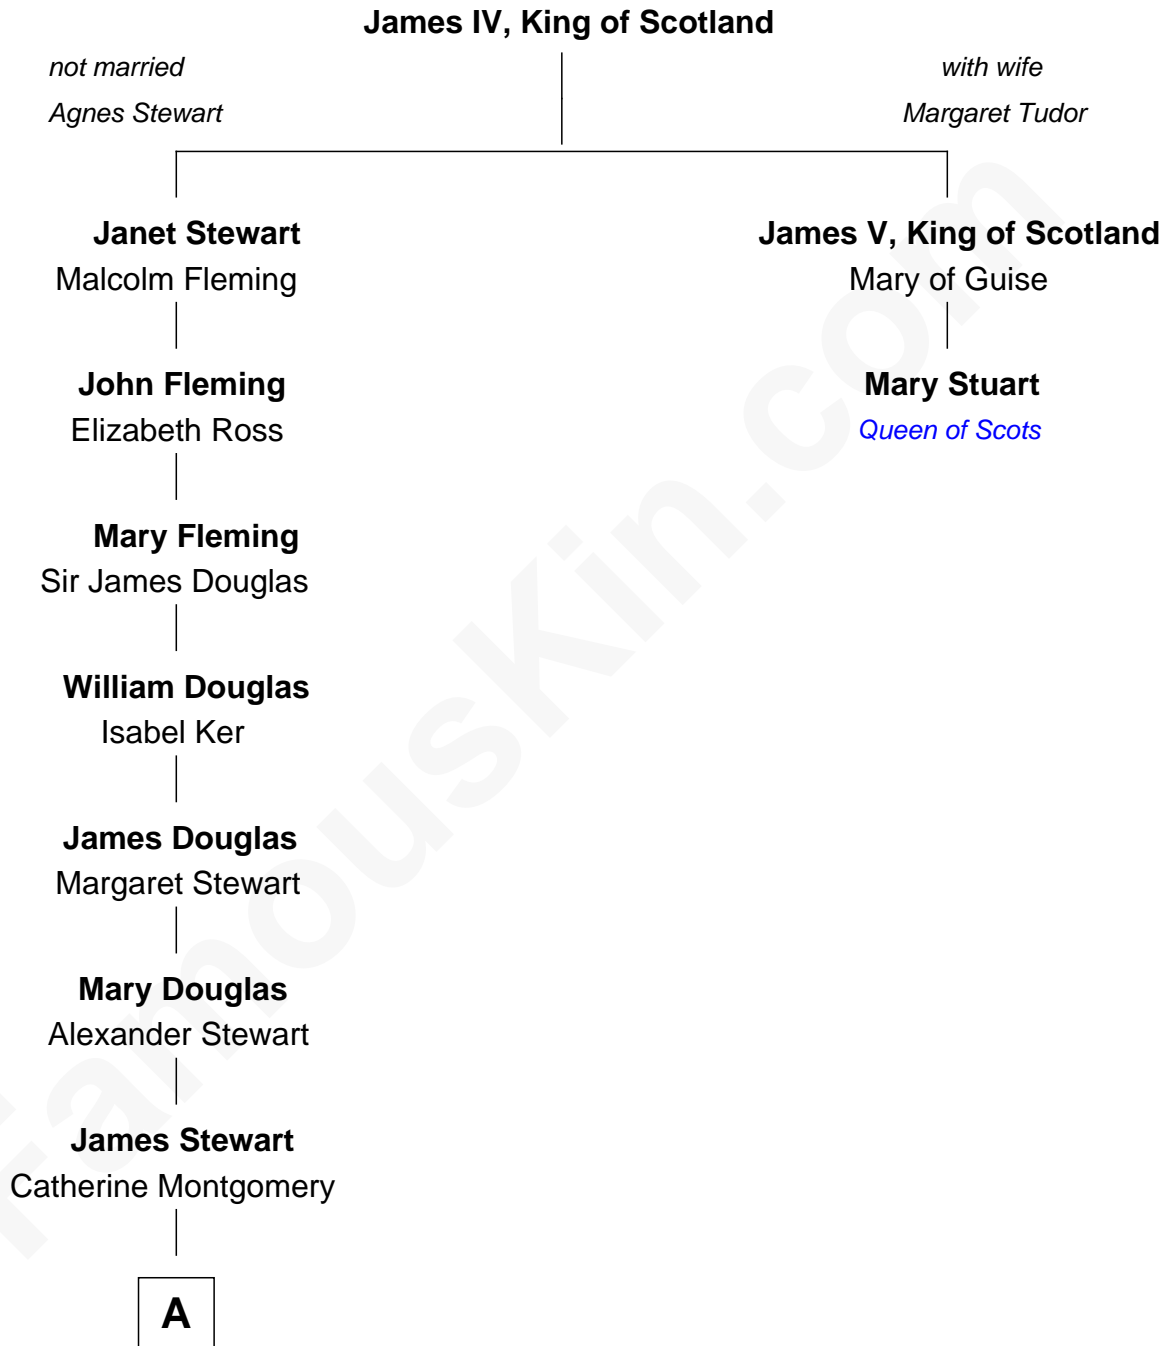

## Relationship Chart of

### Sir Winston Churchill

Prime Minister of the United Kingdom

1st cousin 12 times removed of

**Mary Stuart**

Queen of Scots

**A**

—  
**Alexander Stewart**  
Catherine Cochrane

—  
**Sir John Stewart**  
Anne Dashwood