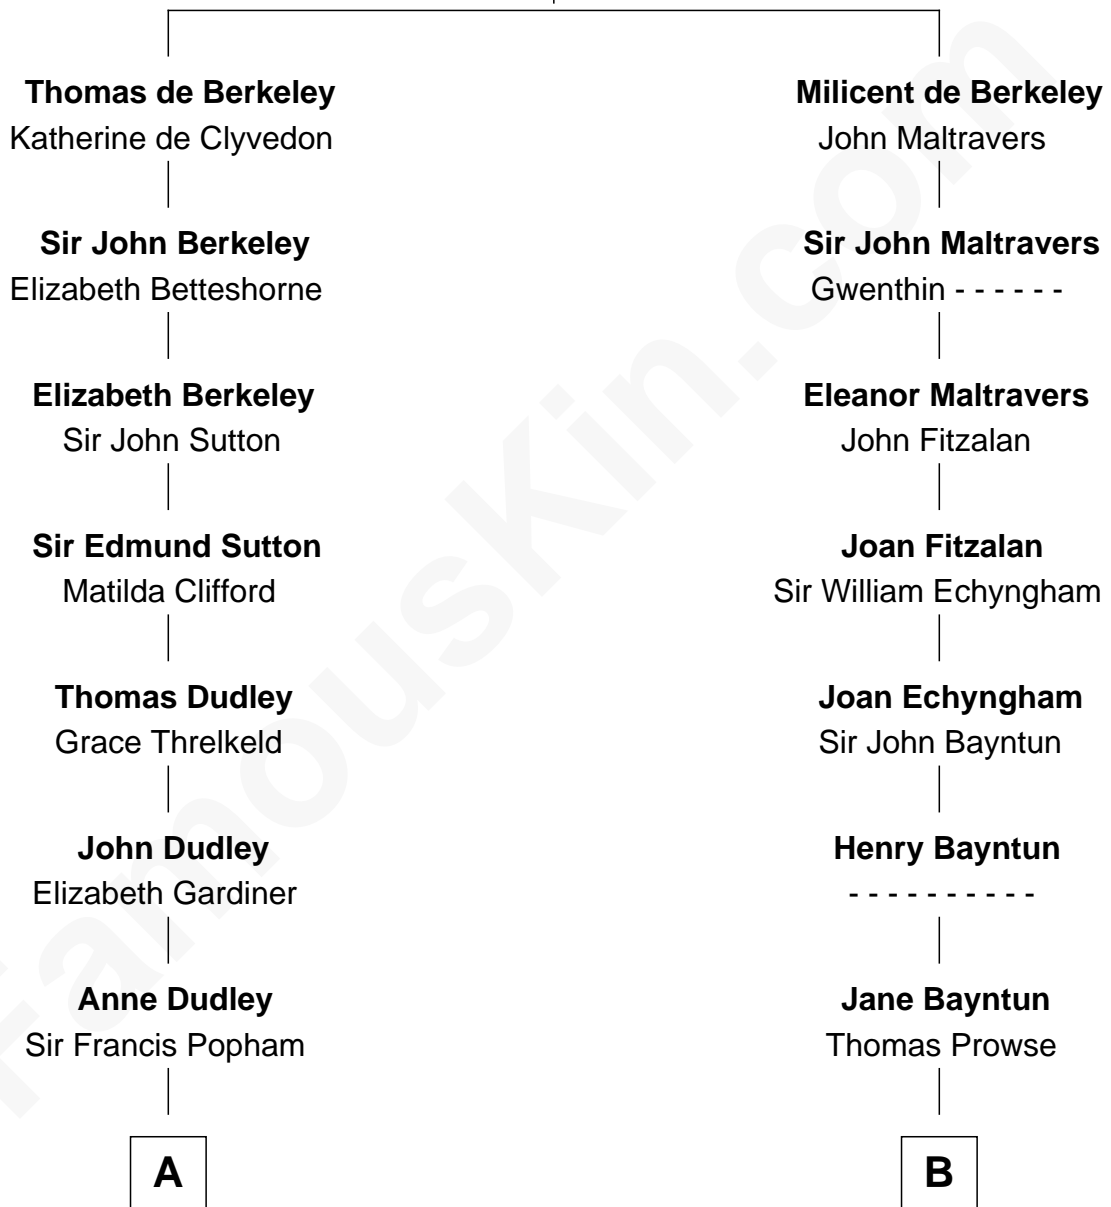

## Relationship Chart of

### Sir Winston Churchill

*Prime Minister of the United Kingdom*

17th cousin of

### Melville Fuller

*8th Chief Justice of the U.S. Supreme Court*

**Sir Maurice de Berkeley**

Eve la Zouche

**A**

**Frances Popham**  
Edward Conway

**Dorothy Conway**  
Sir George Rawdon

**Mary Rawdon**  
Arthur Forbes