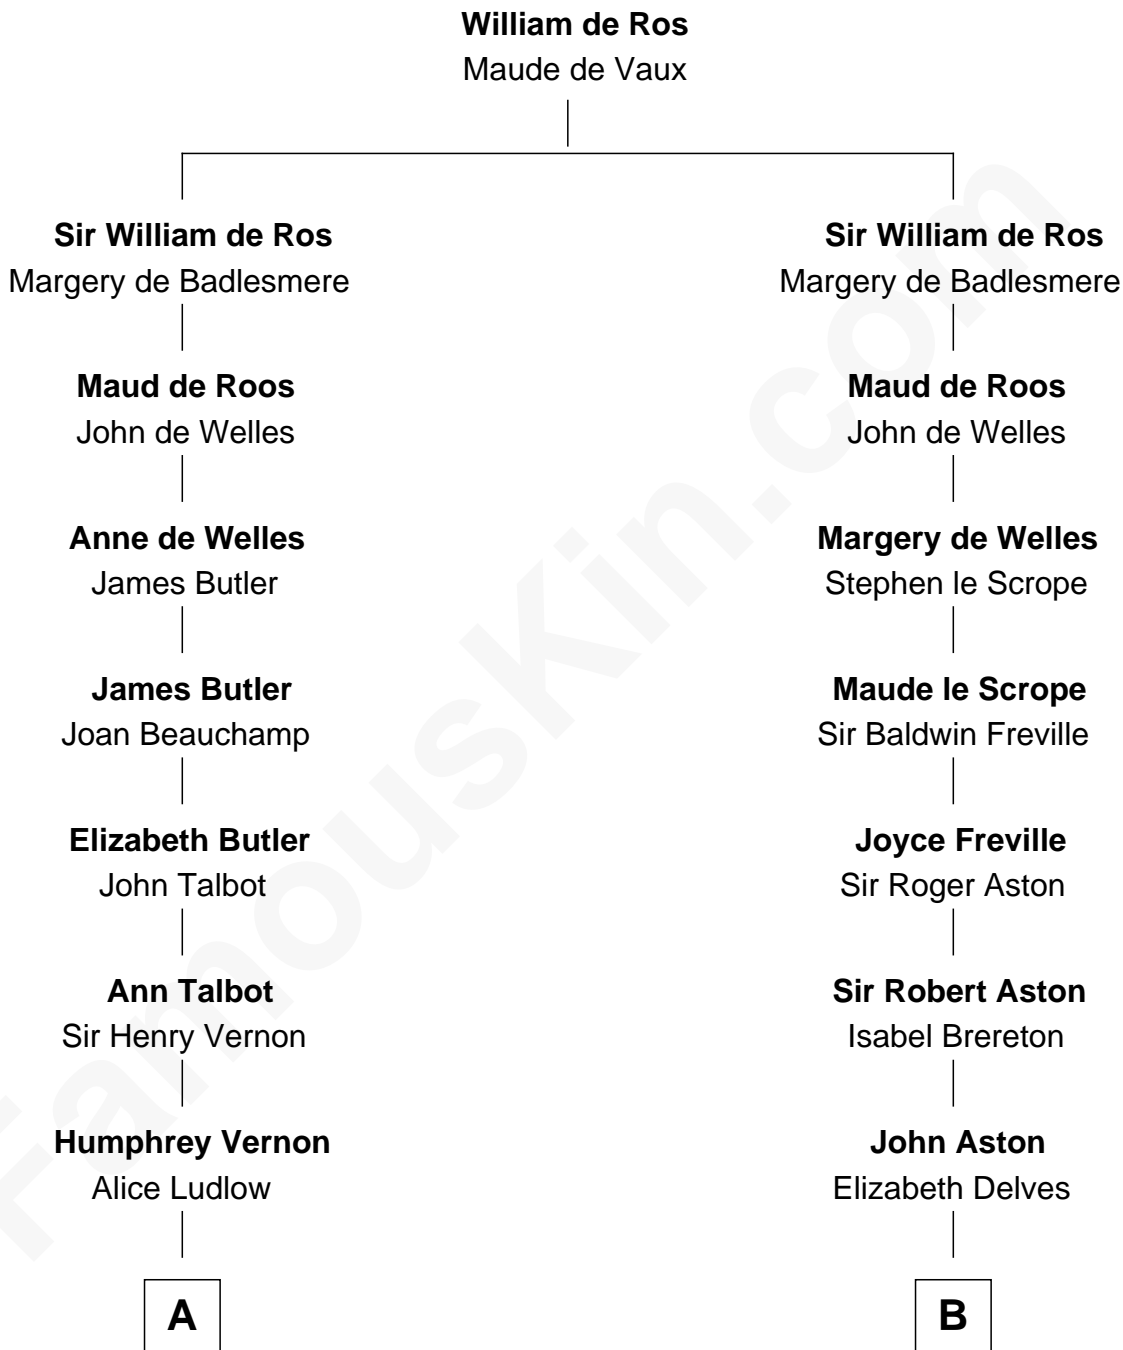

FamousKin.com

Relationship Chart of

Sir Winston Churchill

Prime Minister of the United Kingdom

19th cousin 2 times removed of

Ben Ames Williams

Novelist and Short Story Author

C

Sir John Winston Spencer-Churchill

Frances Anne Emily Vane

Randolph Henry Spencer-Churchill

Jeanette Jerome

Sir Winston Churchill

Prime Minister of the United Kingdom

D

Thomas Marshall Dent

Anne Magruder

Mary Anna Dent

James Longstreet

Sarah Jane Longstreet

Charles Bingley Ames

Sarah Marshall Ames

Daniel Webster Williams

Ben Ames Williams