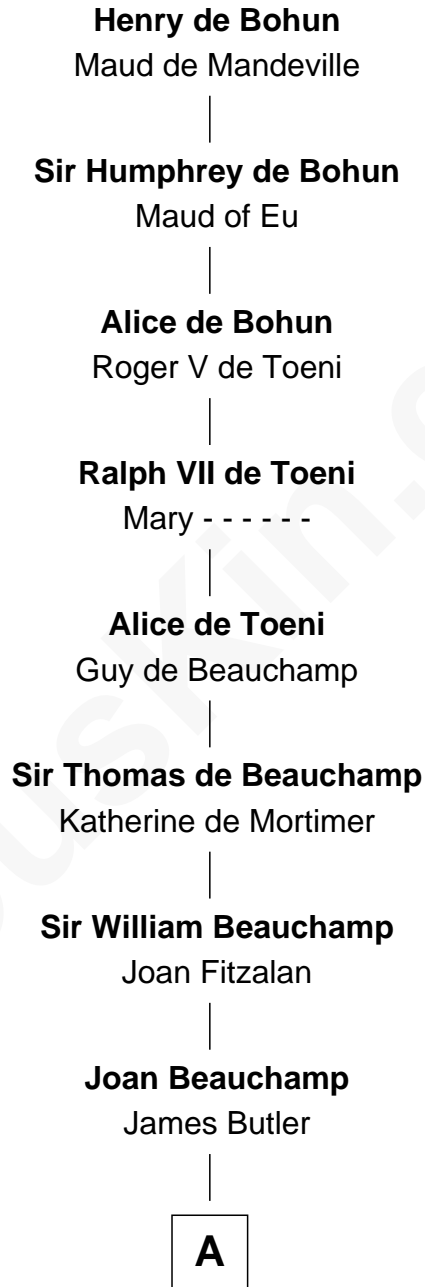

FamousKin.com
Relationship Chart of
Sir Winston Churchill
Prime Minister of the United Kingdom

21st Great-grandson of

Henry de Bohun
Magna Carta Surety

A

Elizabeth Butler

John Talbot

Ann Talbot

Sir Henry Vernon

Humphrey Vernon

Alice Ludlow

George Vernon

Elizabeth Pigot

John Vernon

Elizabeth Devereux

Elizabeth Vernon

Henry Wriothesley

Thomas Wriothesley

Rachel Massüe de Ruvigny

Rachel Wriothesley

William Russell

Sir Wriothesley Russell

Elizabeth Howland

John Russell

Gertrude Leveson-Gower