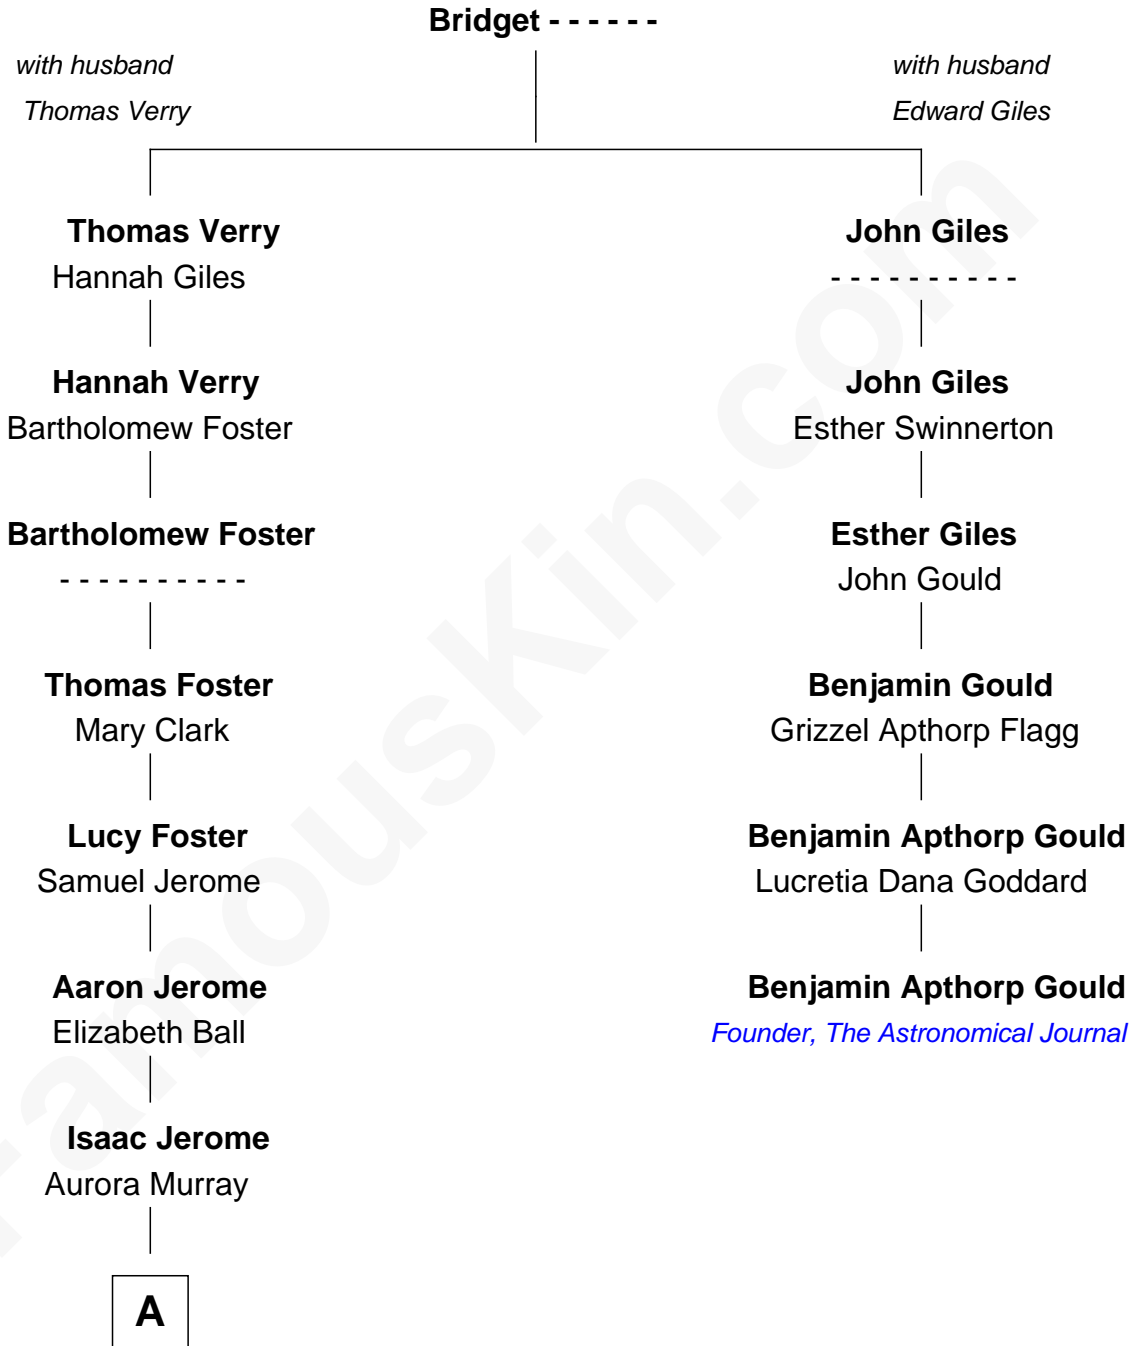

FamousKin.com

Relationship Chart of

Sir Winston Churchill

Prime Minister of the United Kingdom

5th cousin 4 times removed of

Benjamin Apthorp Gould

Founder of The Astronomical Journal

A

—
Leonard Walter Jerome

Clarissa Hall

—
Jeanette Jerome

Randolph Henry Spencer-Churchill

—
Sir Winston Churchill

Prime Minister of the United Kingdom

FamousKin.com