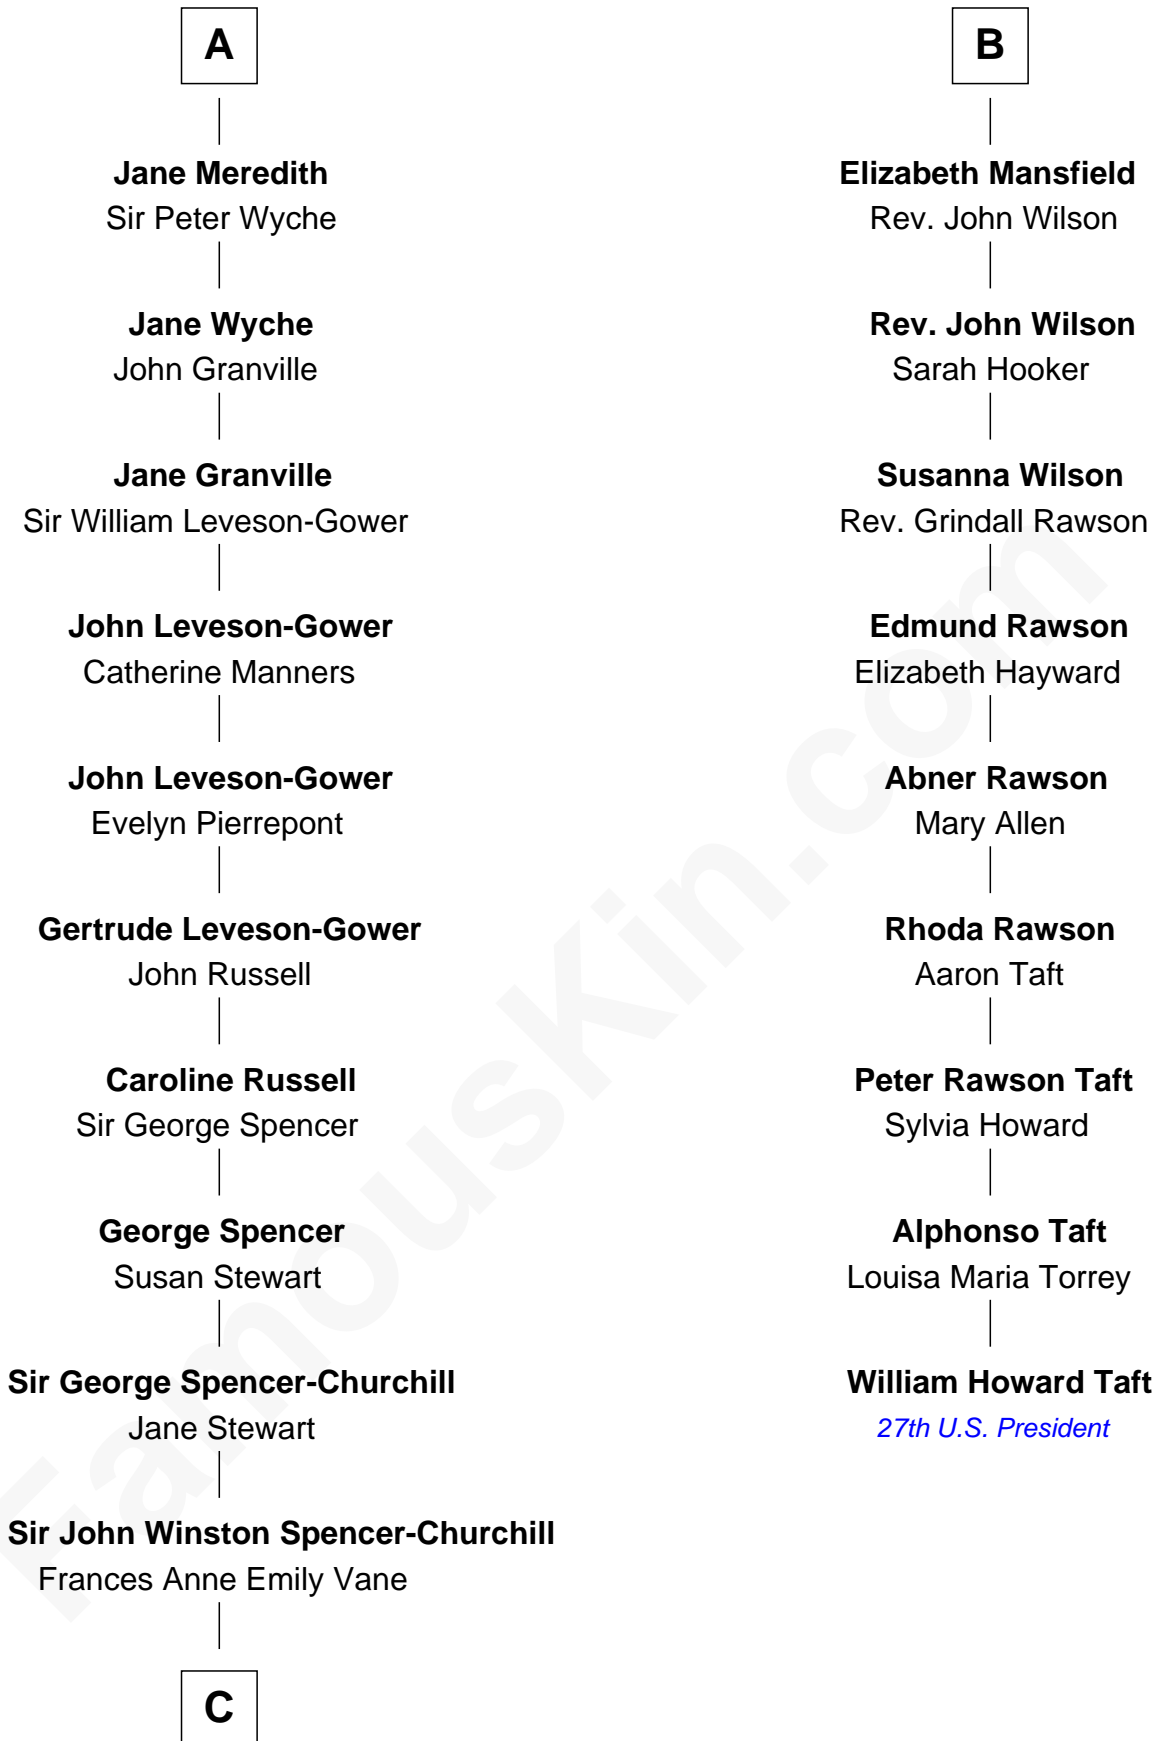

FamousKin.com

Relationship Chart of

Sir Winston Churchill

Prime Minister of the United Kingdom

15th cousin 3 times removed of

William Howard Taft

27th U.S. President

C

Randolph Henry Spencer-Churchill

Jeanette Jerome

Sir Winston Churchill

Prime Minister of the United Kingdom

FamousKin.com