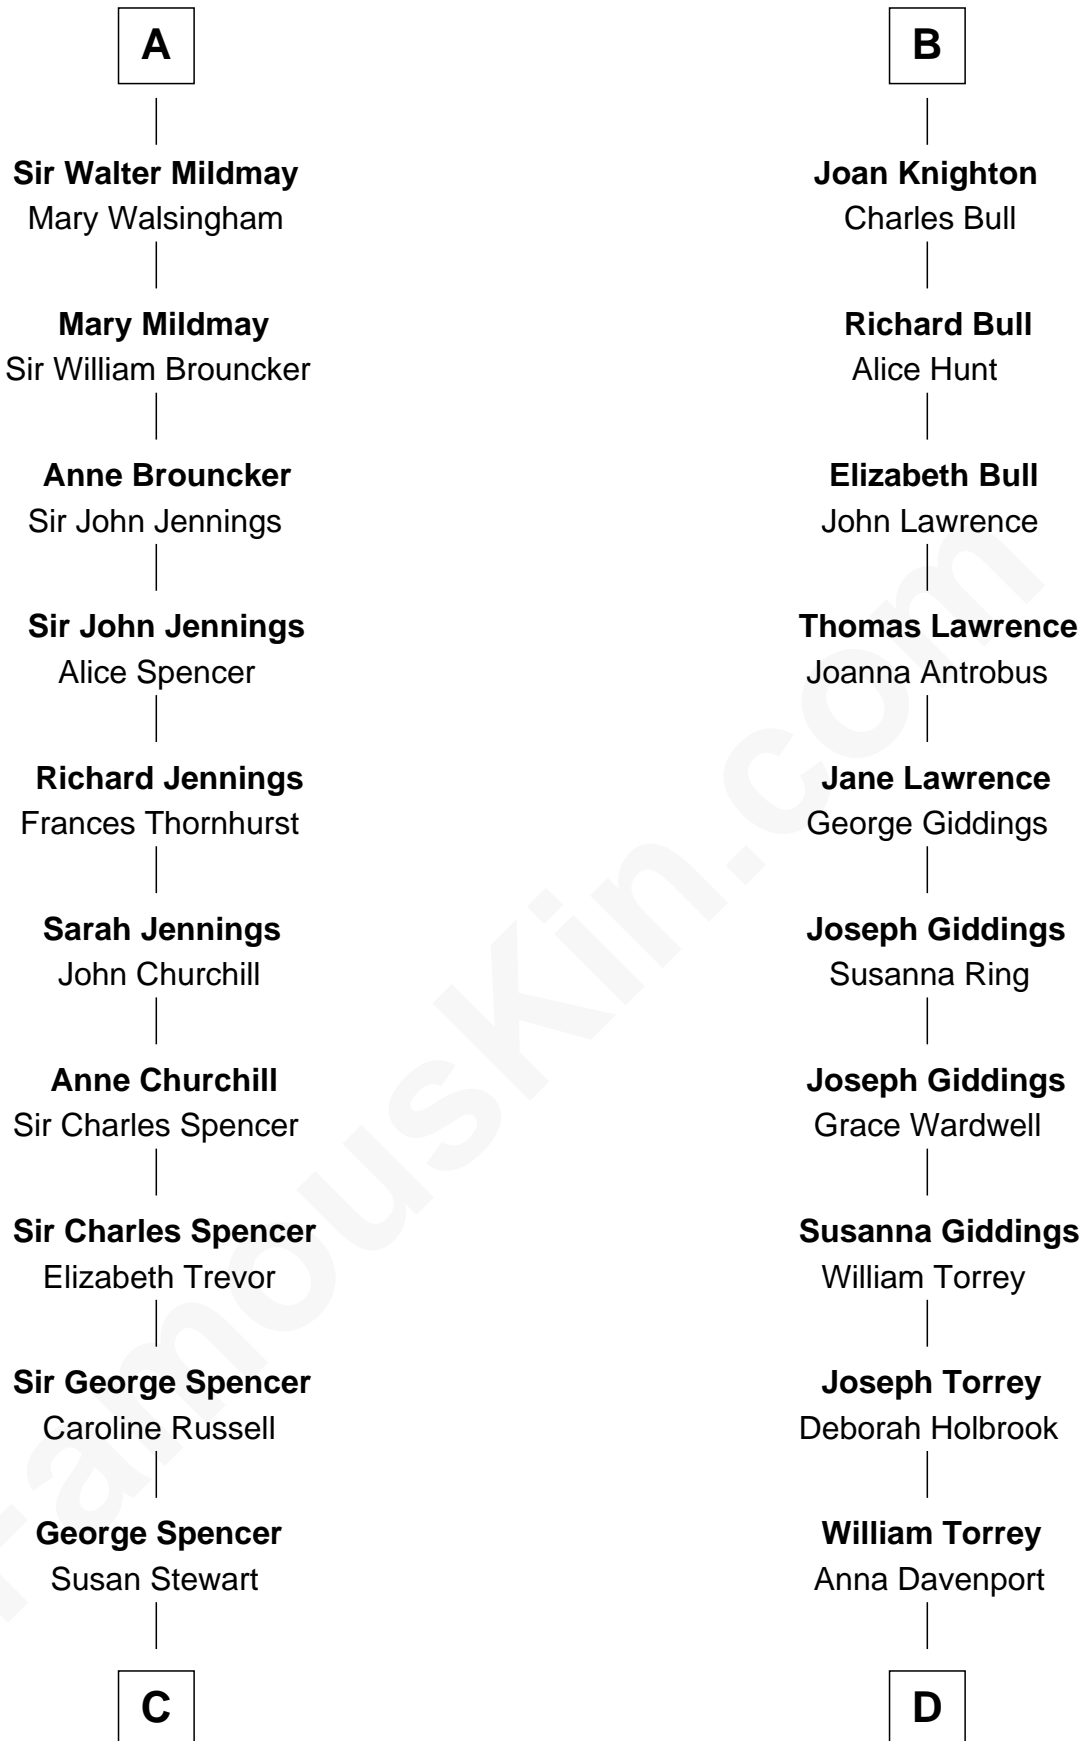

## Relationship Chart of

### Sir Winston Churchill

*Prime Minister of the United Kingdom*

19th cousin 1 time removed of

**William Howard Taft**

*27th U.S. President*

**Sir Gilbert Pecche**

Joan de Creye

**C**

**Sir George Spencer-Churchill**

Jane Stewart

**Sir John Winston Spencer-Churchill**

Frances Anne Emily Vane

**Randolph Henry Spencer-Churchill**

Jeanette Jerome

**Sir Winston Churchill**

*Prime Minister of the United Kingdom*

**D**

**Samuel Davenport Torrey**

Susan Holman Waters

**Louisa Maria Torrey**

Alphonso Taft

**William Howard Taft**

*27th U.S. President*

FamousKin.com