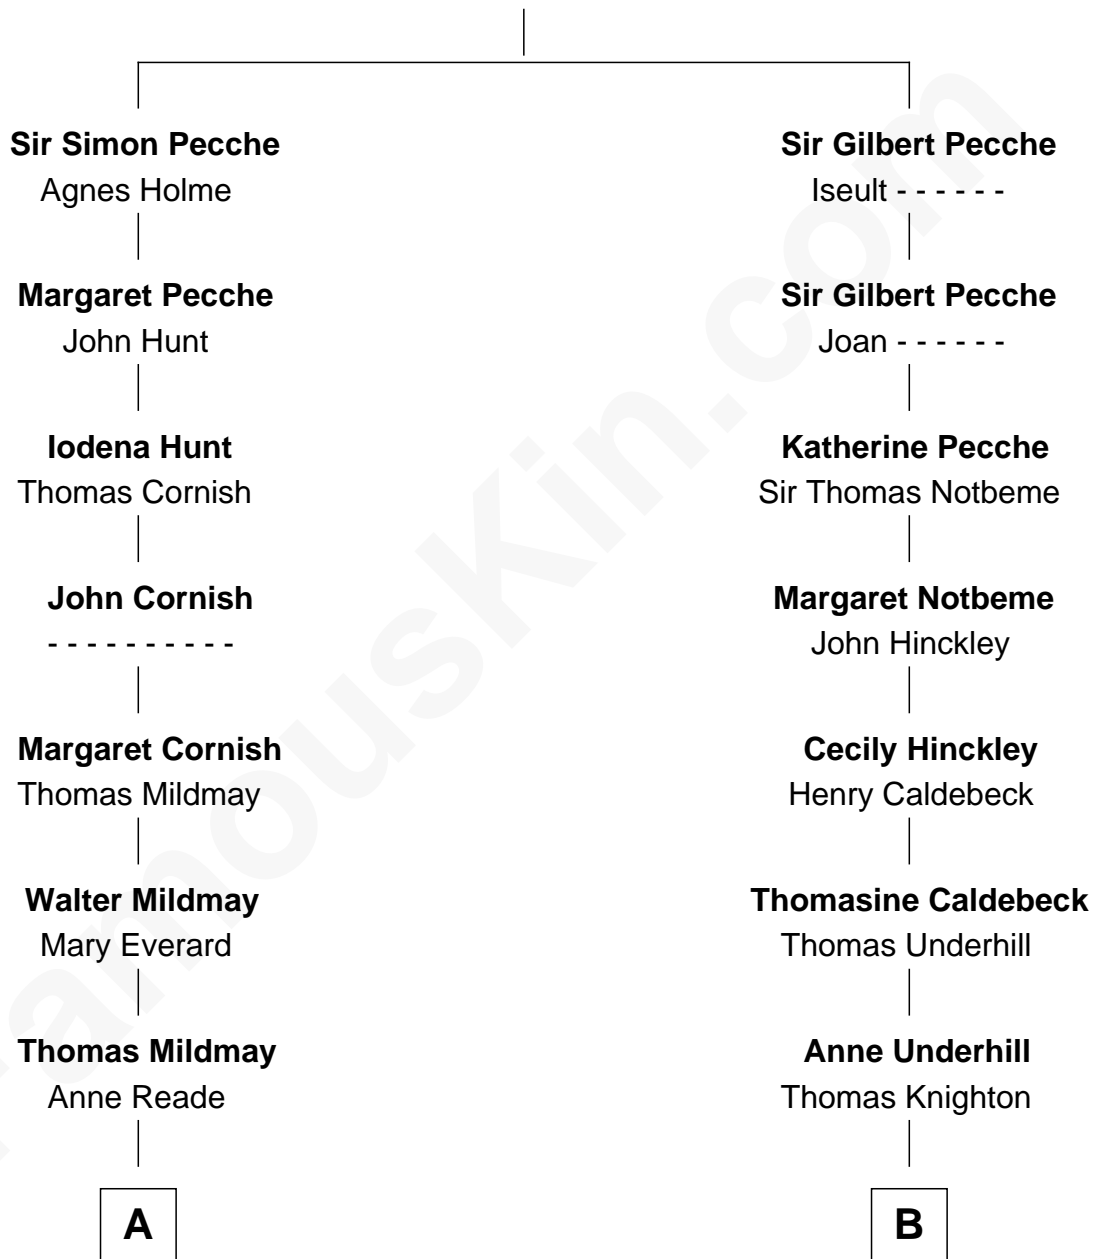

## Relationship Chart of

### Sir Winston Churchill

*Prime Minister of the United Kingdom*

19th cousin 1 time removed of

**William Howard Taft**

*27th U.S. President*

**Sir Gilbert Pecche**

Joan de Creye

**C**

**Sir George Spencer-Churchill**

Jane Stewart

**Sir John Winston Spencer-Churchill**

Frances Anne Emily Vane

**Randolph Henry Spencer-Churchill**

Jeanette Jerome

**Sir Winston Churchill**

*Prime Minister of the United Kingdom*

**D**

**Samuel Davenport Torrey**

Susan Holman Waters

**Louisa Maria Torrey**

Alphonso Taft

**William Howard Taft**

*27th U.S. President*

FamousKin.com