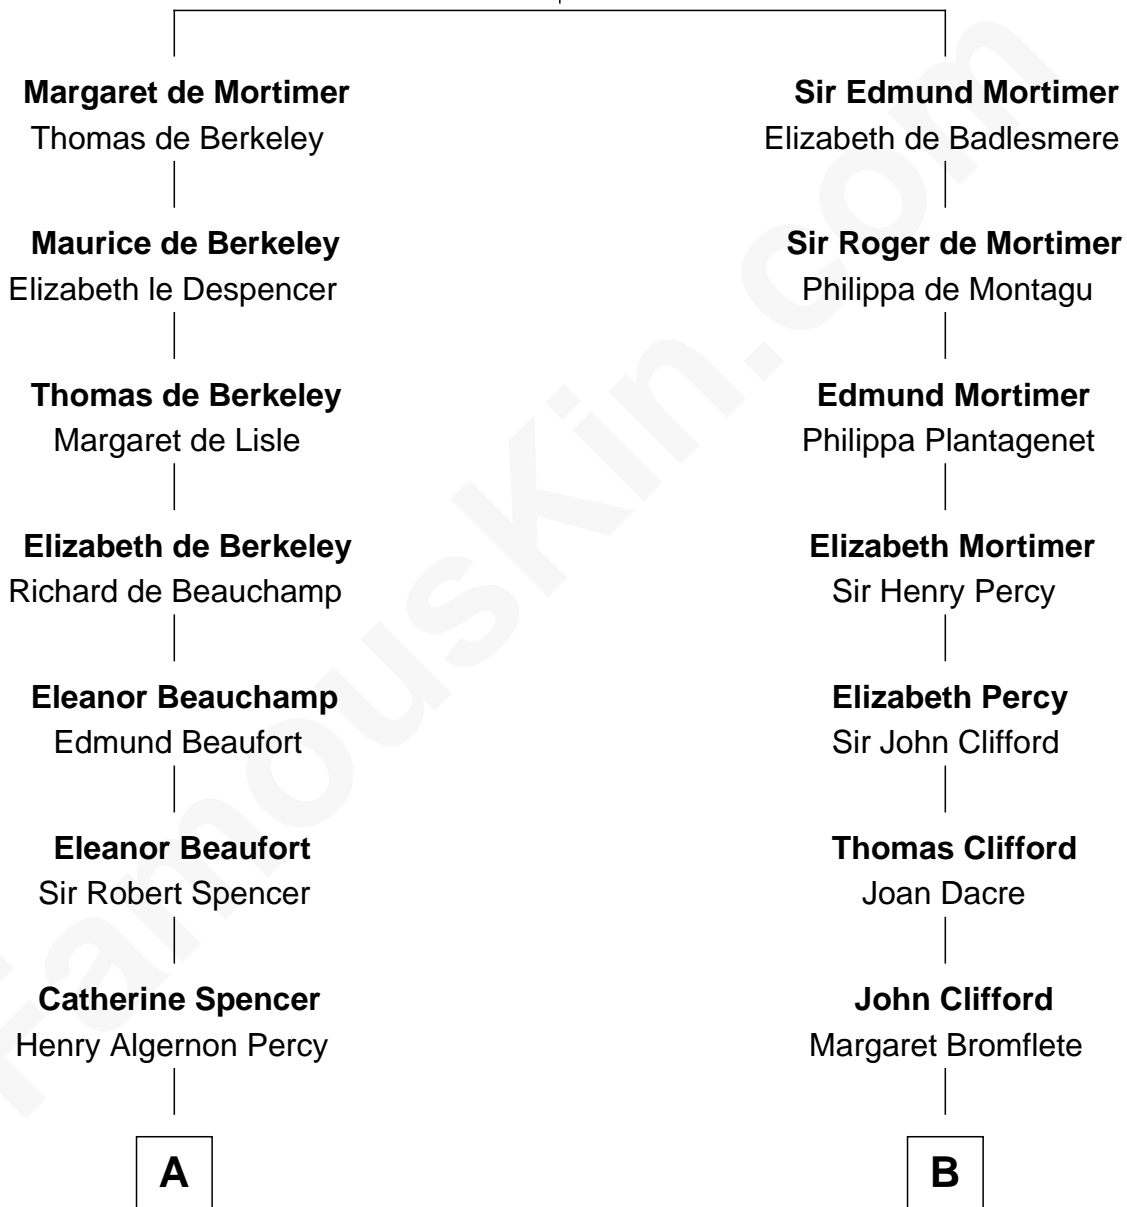

## Relationship Chart of

**Sir Winston Churchill**

*Prime Minister of the United Kingdom*

20th cousin of

**William Howard Taft**

*27th U.S. President*

**Roger de Mortimer**

Joan de Geneville

**C**

**Sir George Spencer-Churchill**

Jane Stewart

**Sir John Winston Spencer-Churchill**

Frances Anne Emily Vane

**Randolph Henry Spencer-Churchill**

Jeanette Jerome

**Sir Winston Churchill**

*Prime Minister of the United Kingdom*

**D**

**Rhoda Rawson**

Aaron Taft

**Peter Rawson Taft**

Sylvia Howard

**Alphonso Taft**

Louisa Maria Torrey

**William Howard Taft**

*27th U.S. President*

FamousKin.com