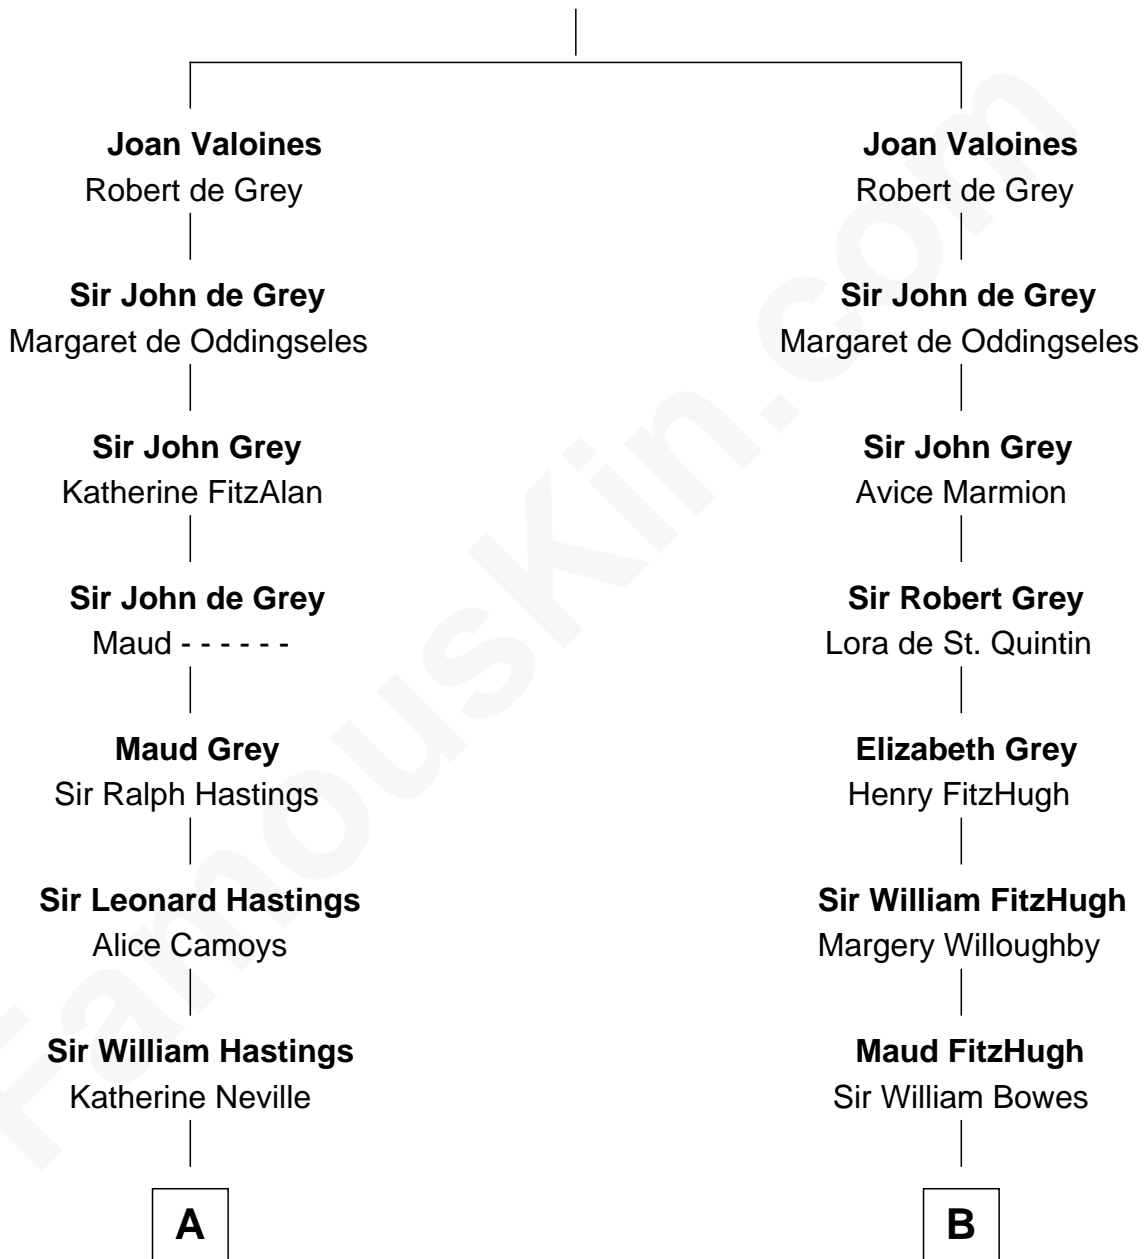

## Relationship Chart of

### Sir Winston Churchill

*Prime Minister of the United Kingdom*

20th cousin 1 time removed of

**William Howard Taft**

*27th U.S. President*

**Thomas de Valoines**

-----

**C**

**George Spencer**  
Susan Stewart

**Sir George Spencer-Churchill**  
Jane Stewart

**Sir John Winston Spencer-Churchill**  
Frances Anne Emily Vane

**Randolph Henry Spencer-Churchill**  
Jeanette Jerome

**Sir Winston Churchill**  
*Prime Minister of the United Kingdom*

**D**

**Rhoda Rawson**  
Aaron Taft

**Peter Rawson Taft**  
Sylvia Howard

**Alphonso Taft**  
Louisa Maria Torrey

**William Howard Taft**  
*27th U.S. President*

FamousKin.com