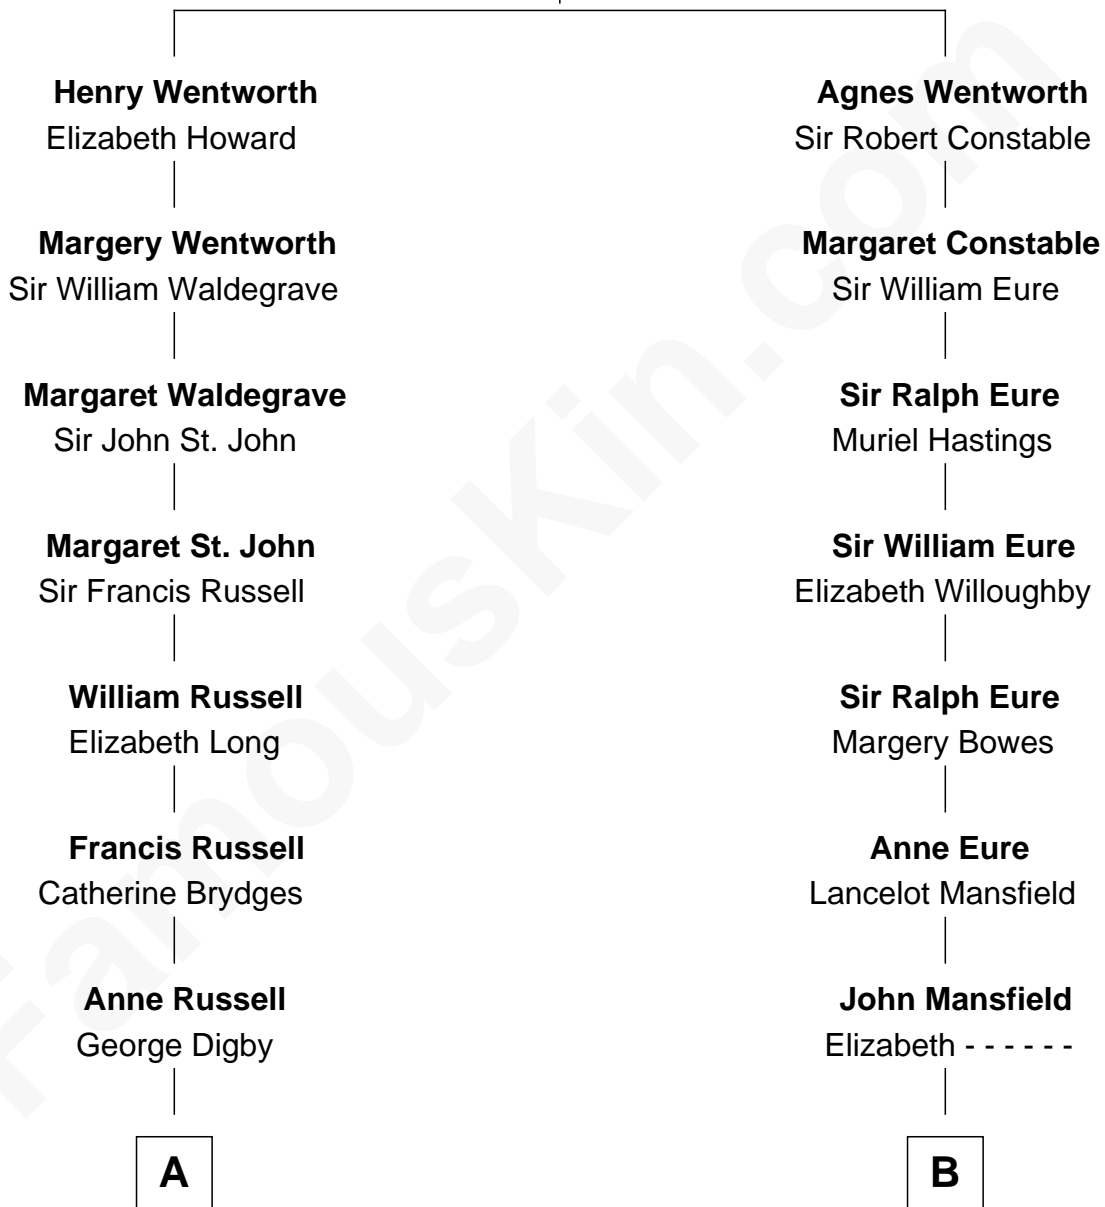

## Relationship Chart of

**Sir Winston Churchill**

*Prime Minister of the United Kingdom*

15th cousin of

**William Howard Taft**

*27th U.S. President*

**Sir Roger Wentworth**

Margery Despencer

**A**

**Ann Digby**

Sir Robert Spencer

**Sir Charles Spencer**

Anne Churchill

**Sir Charles Spencer**

Elizabeth Trevor

**Sir George Spencer**

Caroline Russell

**George Spencer**

Susan Stewart

**Sir George Spencer-Churchill**

Jane Stewart

**Sir John Winston Spencer-Churchill**

Frances Anne Emily Vane

**Randolph Henry Spencer-Churchill**