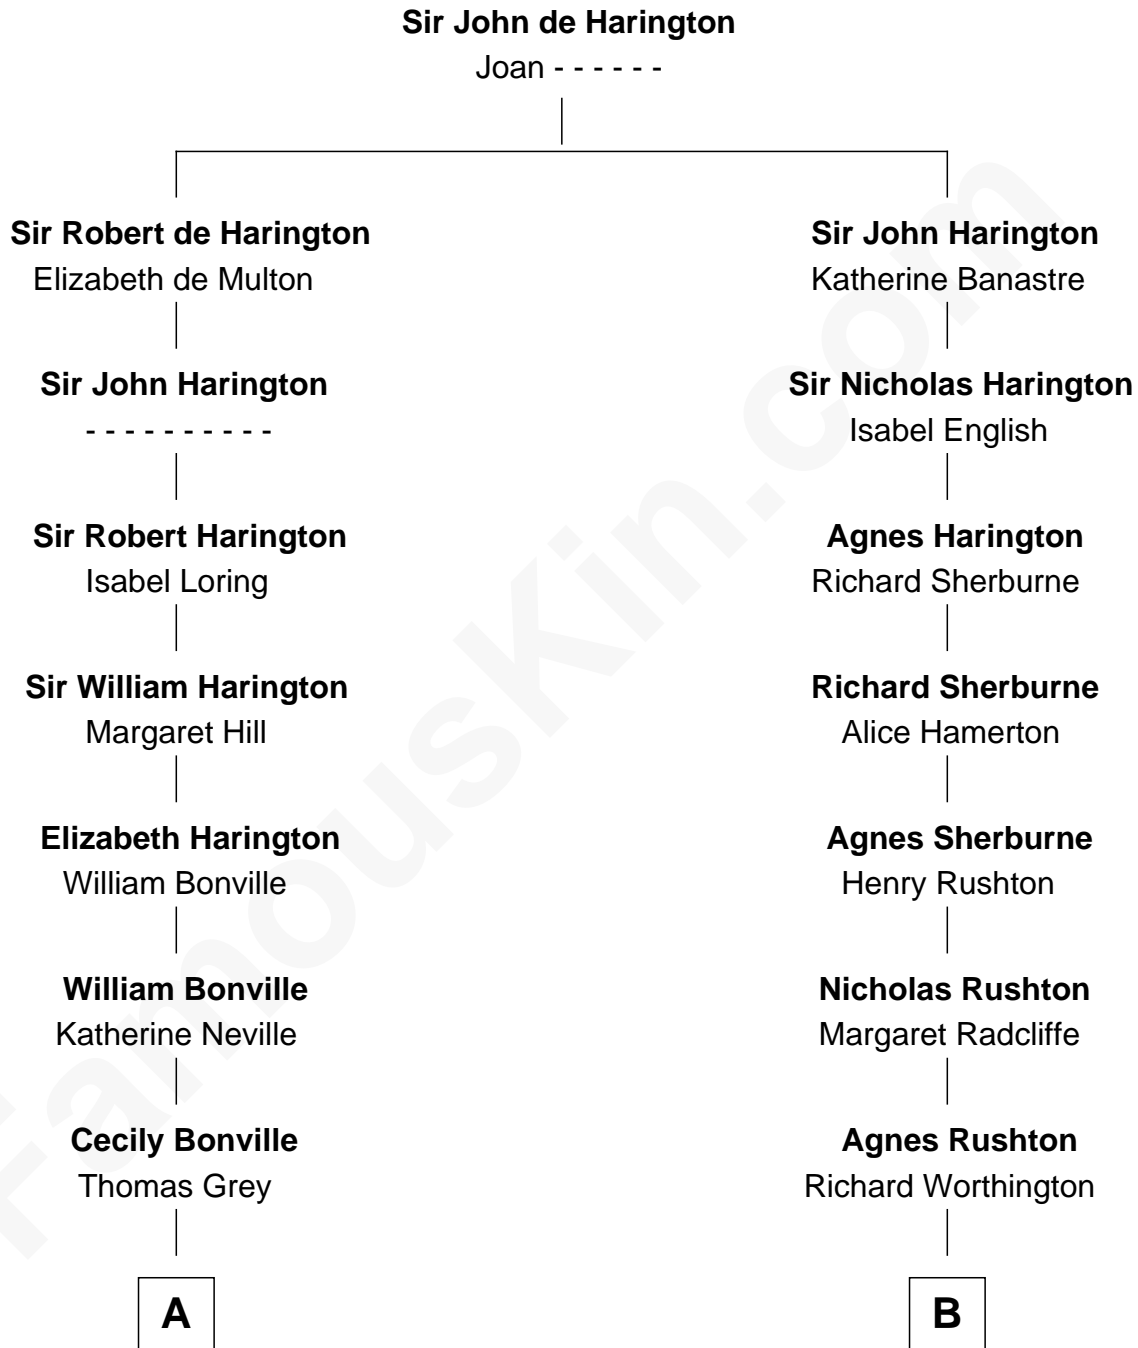

FamousKin.com

Relationship Chart of

Sir Winston Churchill

Prime Minister of the United Kingdom

17th cousin 3 times removed of

Rutherford B. Hayes

19th U.S. President

C

—
Sir George Spencer-Churchill

Jane Stewart

—
Sir John Winston Spencer-Churchill

Frances Anne Emily Vane

—
Randolph Henry Spencer-Churchill

Jeanette Jerome

—
Sir Winston Churchill

Prime Minister of the United Kingdom