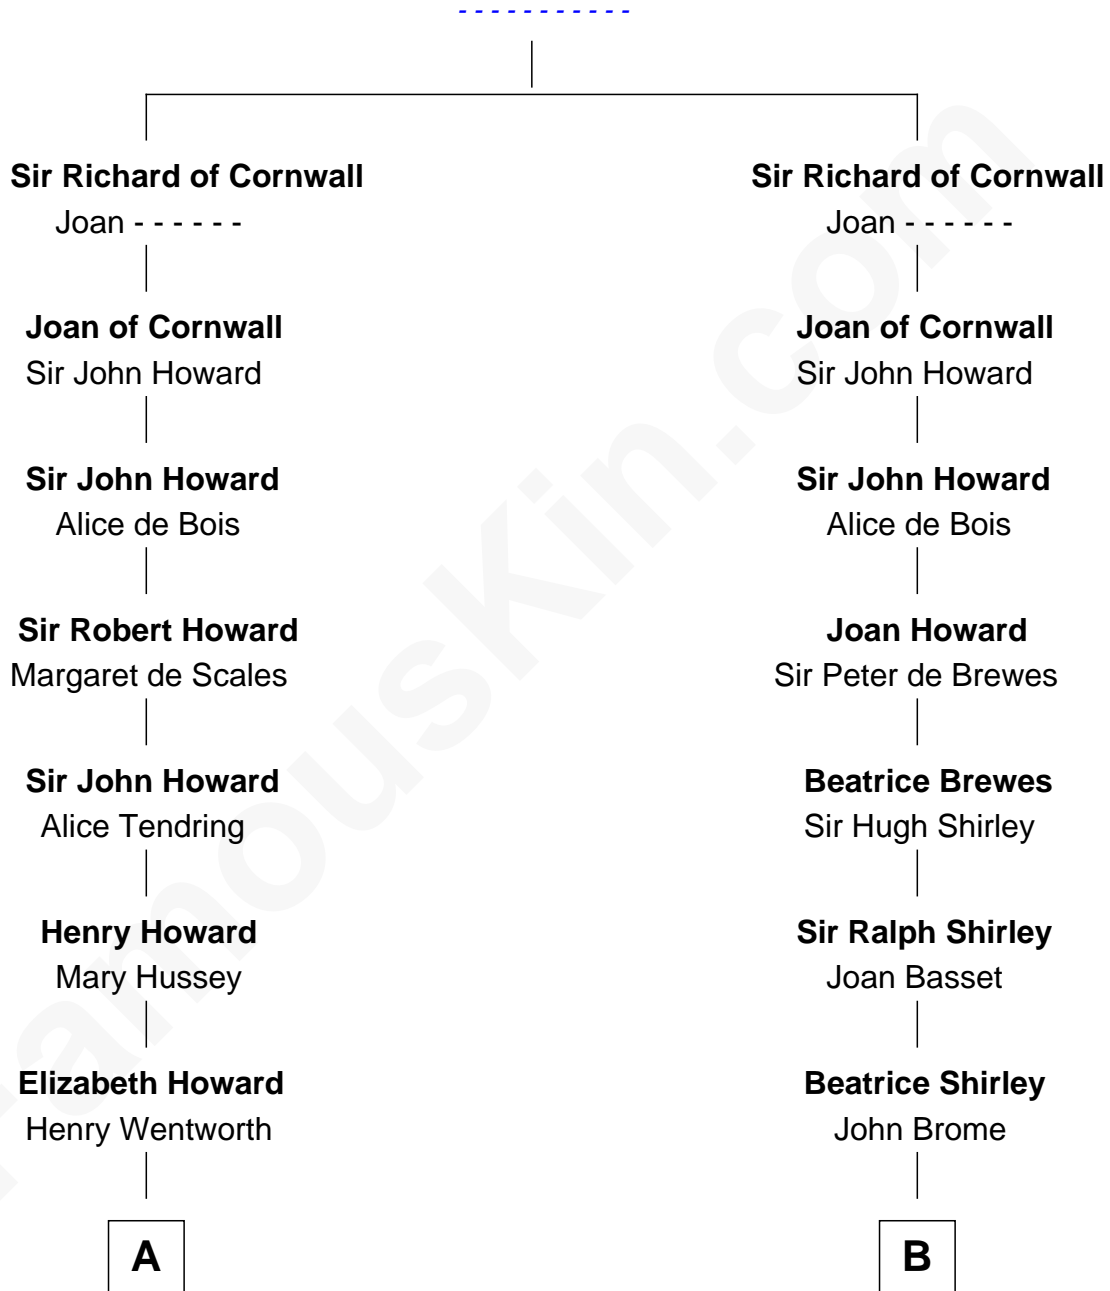

FamousKin.com

Relationship Chart of

Sir Winston Churchill

Prime Minister of the United Kingdom

20th cousin 1 time removed of

Rutherford B. Hayes

19th U.S. President

Richard Plantagenet

C

George Spencer
Susan Stewart

Sir George Spencer-Churchill
Jane Stewart

Sir John Winston Spencer-Churchill
Frances Anne Emily Vane

Randolph Henry Spencer-Churchill
Jeanette Jerome

Sir Winston Churchill
Prime Minister of the United Kingdom

D

Abigail Chandler
Israel Smith

Chloe Smith
Rutherford Hayes

Rutherford Hayes
Sophia Birchard

Rutherford B. Hayes
19th U.S. President