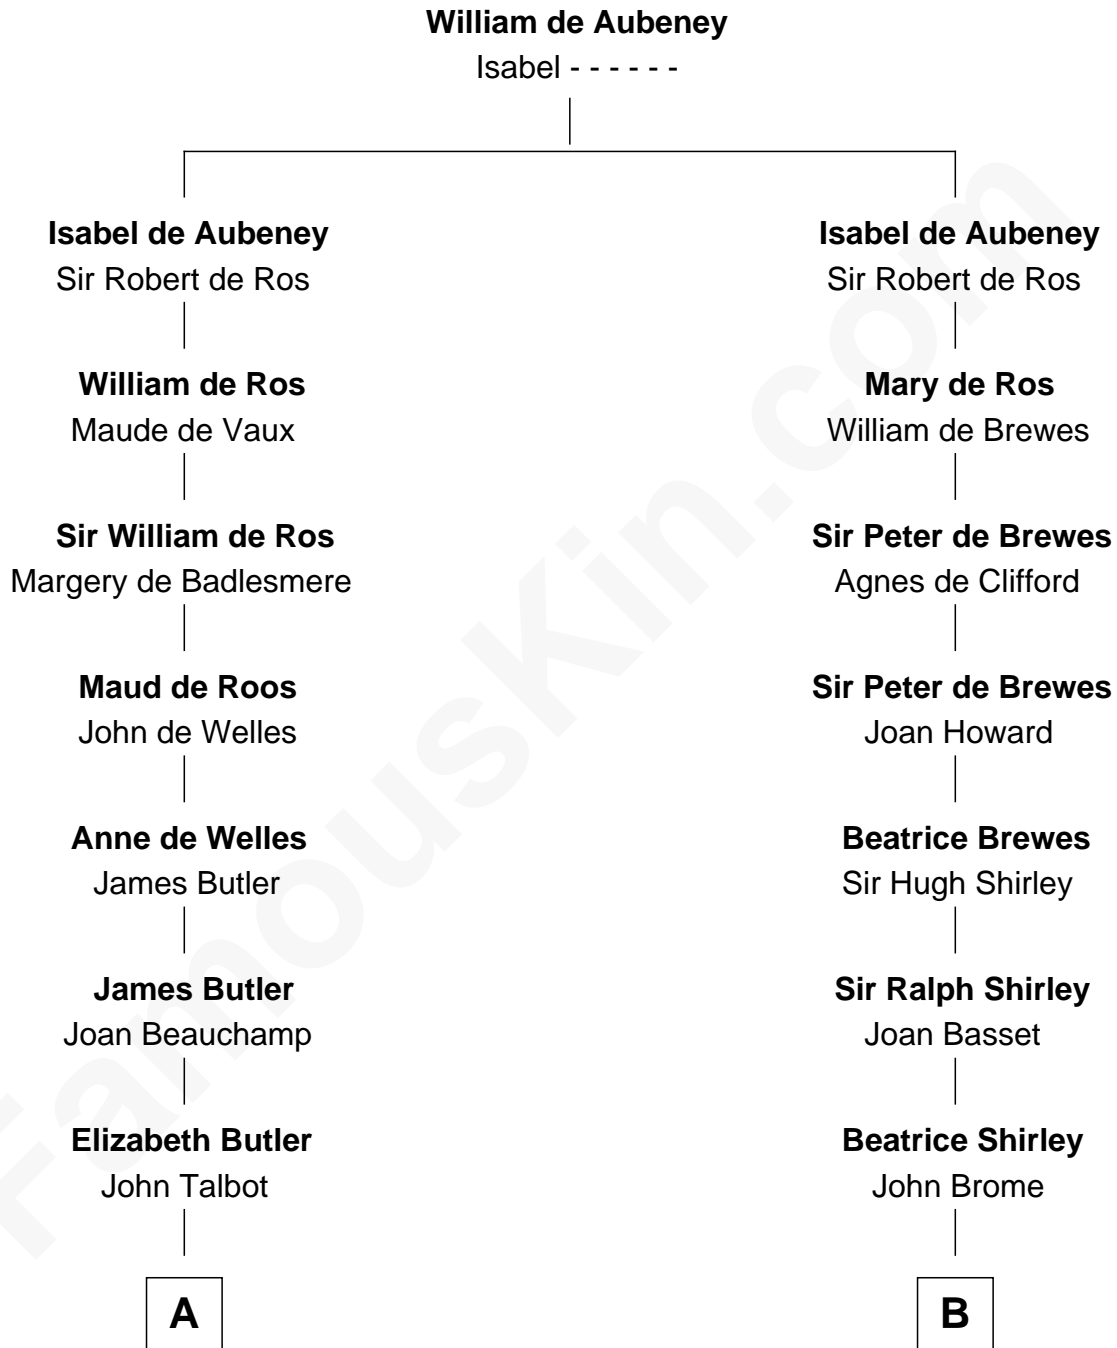

FamousKin.com

Relationship Chart of

Sir Winston Churchill

Prime Minister of the United Kingdom

20th cousin 1 time removed of

Rutherford B. Hayes

19th U.S. President

C

George Spencer
Susan Stewart

Sir George Spencer-Churchill
Jane Stewart

Sir John Winston Spencer-Churchill
Frances Anne Emily Vane

Randolph Henry Spencer-Churchill
Jeanette Jerome

Sir Winston Churchill
Prime Minister of the United Kingdom

D

Abigail Chandler
Israel Smith

Chloe Smith
Rutherford Hayes

Rutherford Hayes
Sophia Birchard

Rutherford B. Hayes
19th U.S. President

FamousKin.com