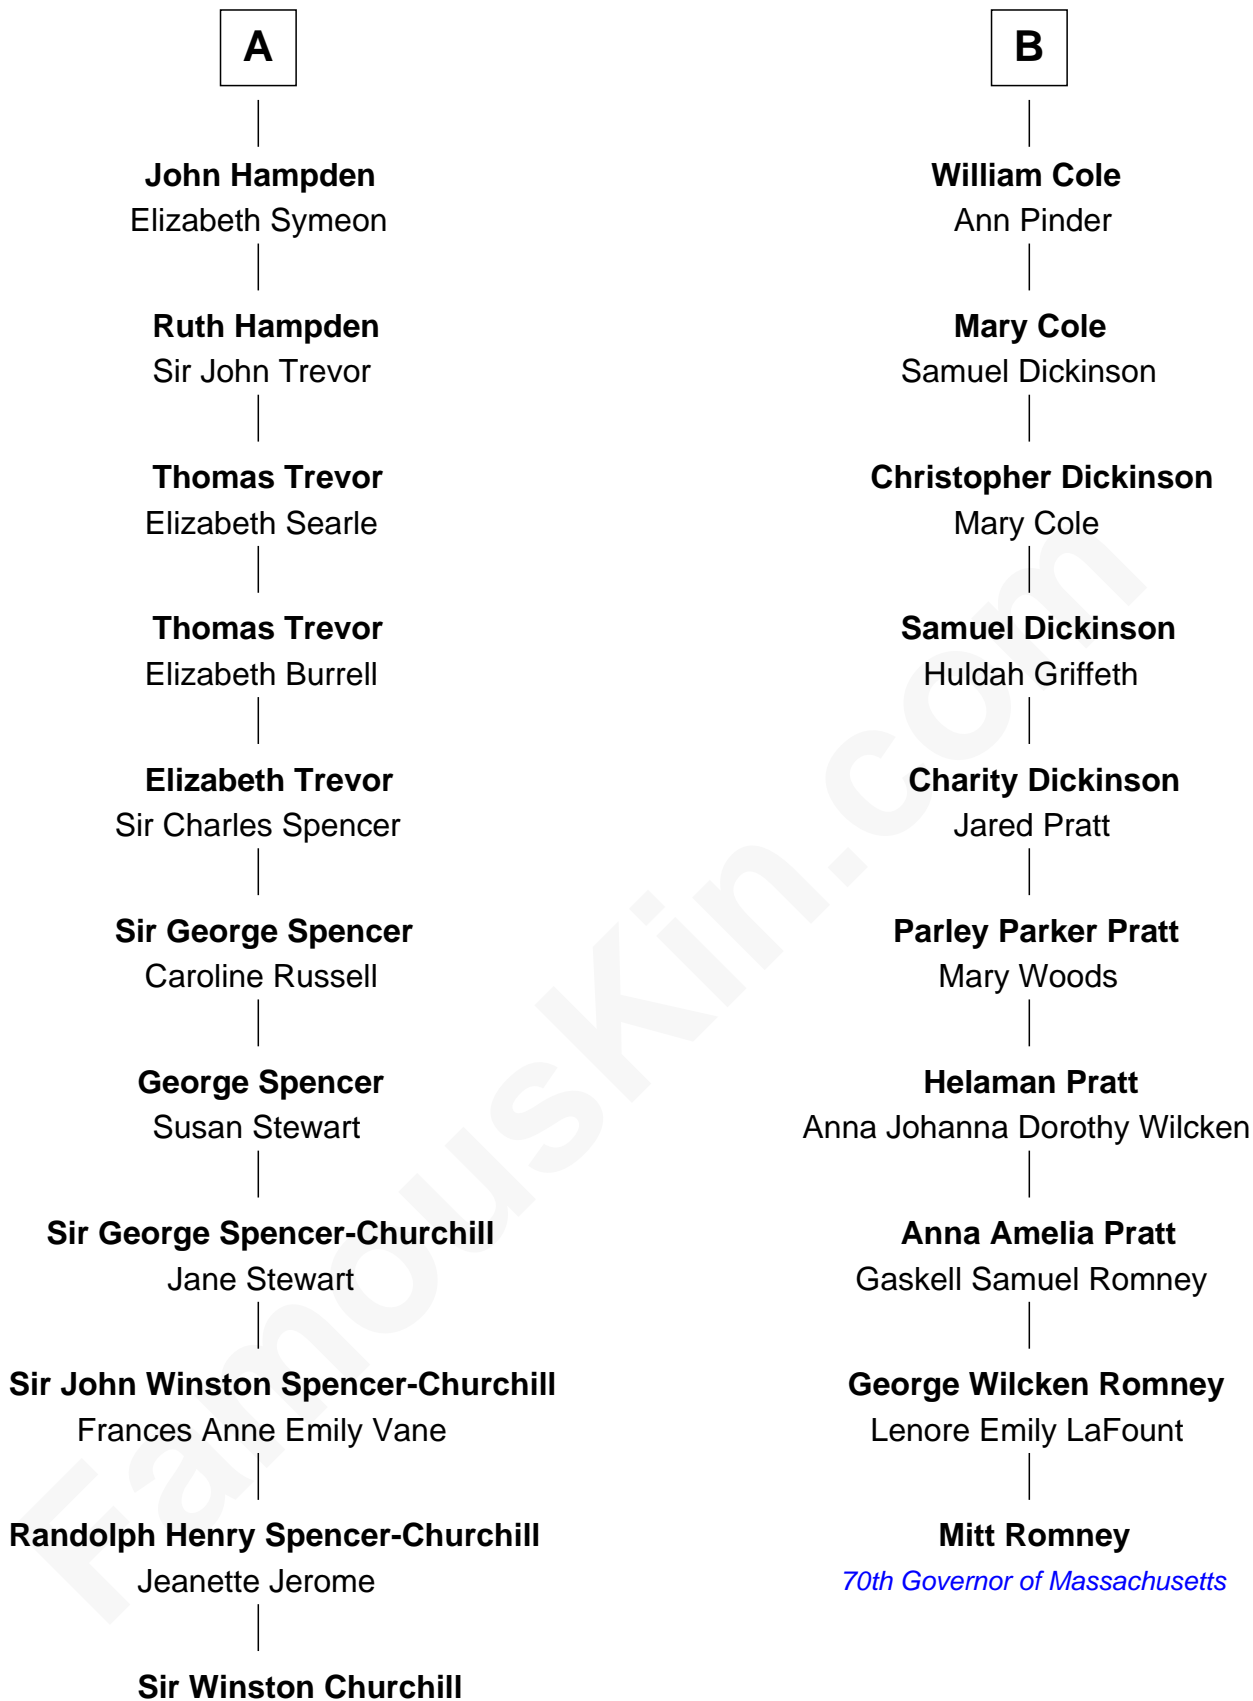

### Sir Winston Churchill

*Prime Minister of the United Kingdom*

16th cousin 1 time removed of

**Mitt Romney**

*70th Governor of Massachusetts*

**Sir Thomas Blount**  
Margaret de Gresley

**Sanchia Blount**  
Edward Langford

**Alice Langford**  
John Stradling

**Anne Stradling**  
Sir John Danvers

**Anne Danvers**  
Thomas Lovett

**Elizabeth Lovett**  
Anthony Cave

**Anne Cave**  
Griffith Hampden

**William Hampden**  
Elizabeth Cromwell

**A**

**Sir Thomas Blount**  
Agnes Hawley

**Anne Blount**  
William Marbury

**Robert Marbury**  
Katherine Williamson

**William Marbury**  
Agnes Lenton

**Rev. Francis Marbury**  
Bridget Dryden

**Anne Marbury**  
William Hutchinson

**Susanna Hutchinson**  
John Cole

**B**

*Prime Minister of the United Kingdom*

*70th Governor of Massachusetts*

Mitt Romney photo by [Gage Skidmore](#) (CC BY-SA 3.0)