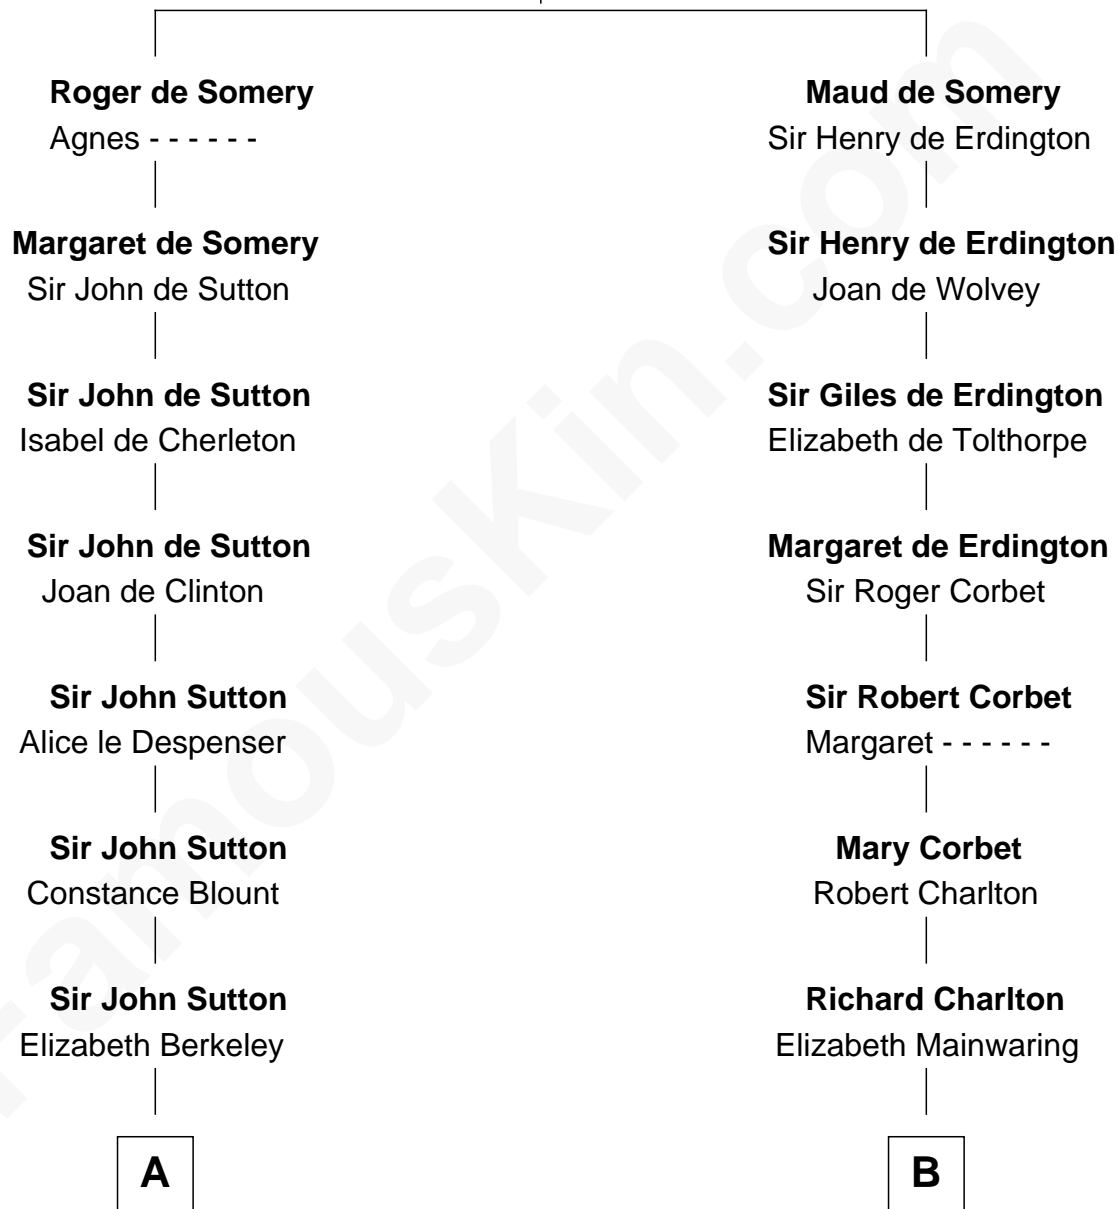

Sir Roger de Somery

with wife
Amabil de Chaucombe

with wife
Nichole d'Aubenev