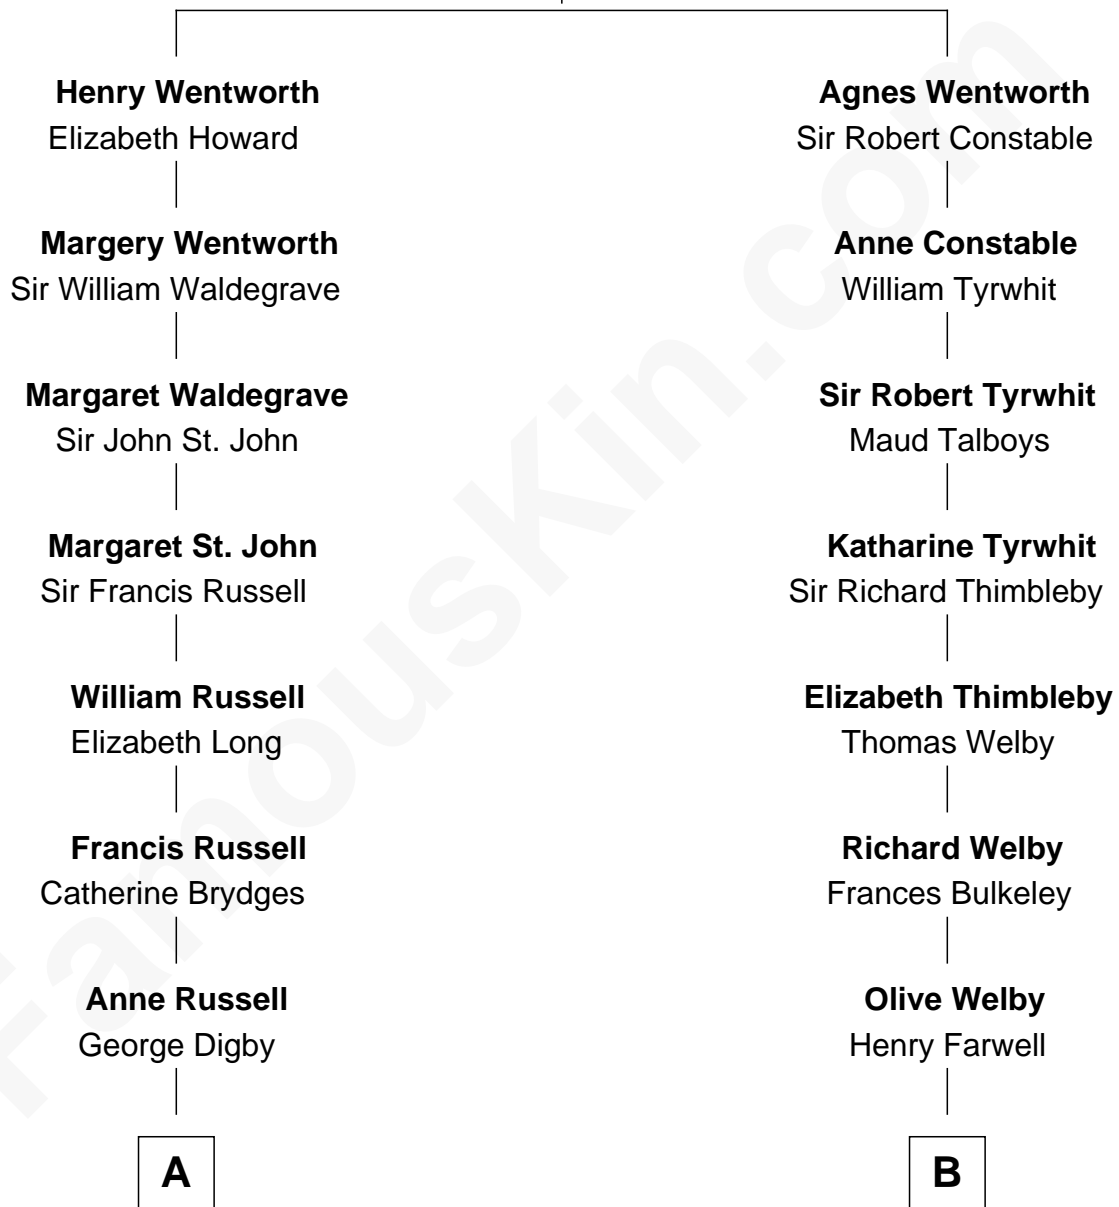

FamousKin.com

Relationship Chart of

Sir Winston Churchill

Prime Minister of the United Kingdom

15th cousin 1 time removed of

Mitt Romney

70th Governor of Massachusetts

Sir Roger Wentworth

Margery Despencer

A

Ann Digby
Sir Robert Spencer

Sir Charles Spencer
Anne Churchill

Sir Charles Spencer
Elizabeth Trevor

Sir George Spencer
Caroline Russell

George Spencer
Susan Stewart

Sir George Spencer-Churchill
Jane Stewart