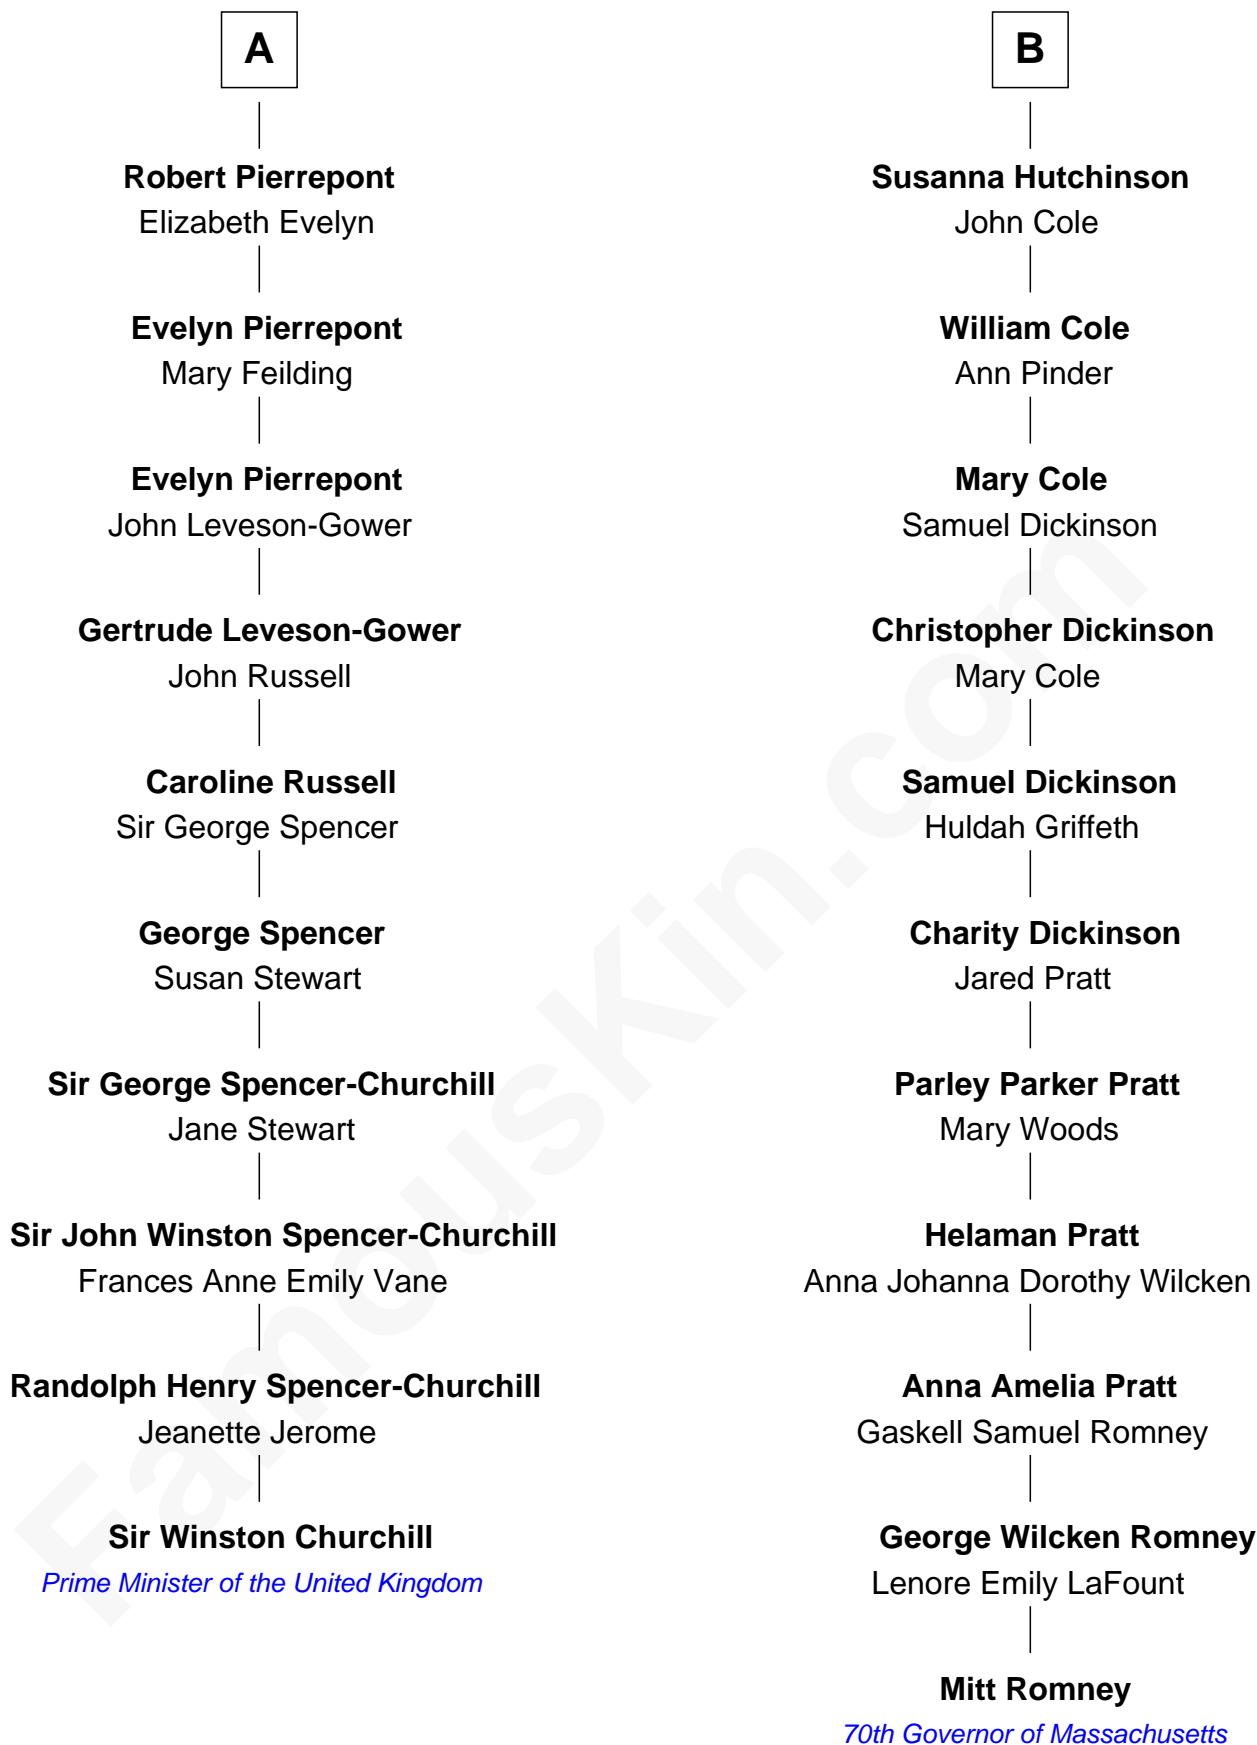

Mitt Romney photo by [Gage Skidmore](#) (CC BY-SA 3.0)