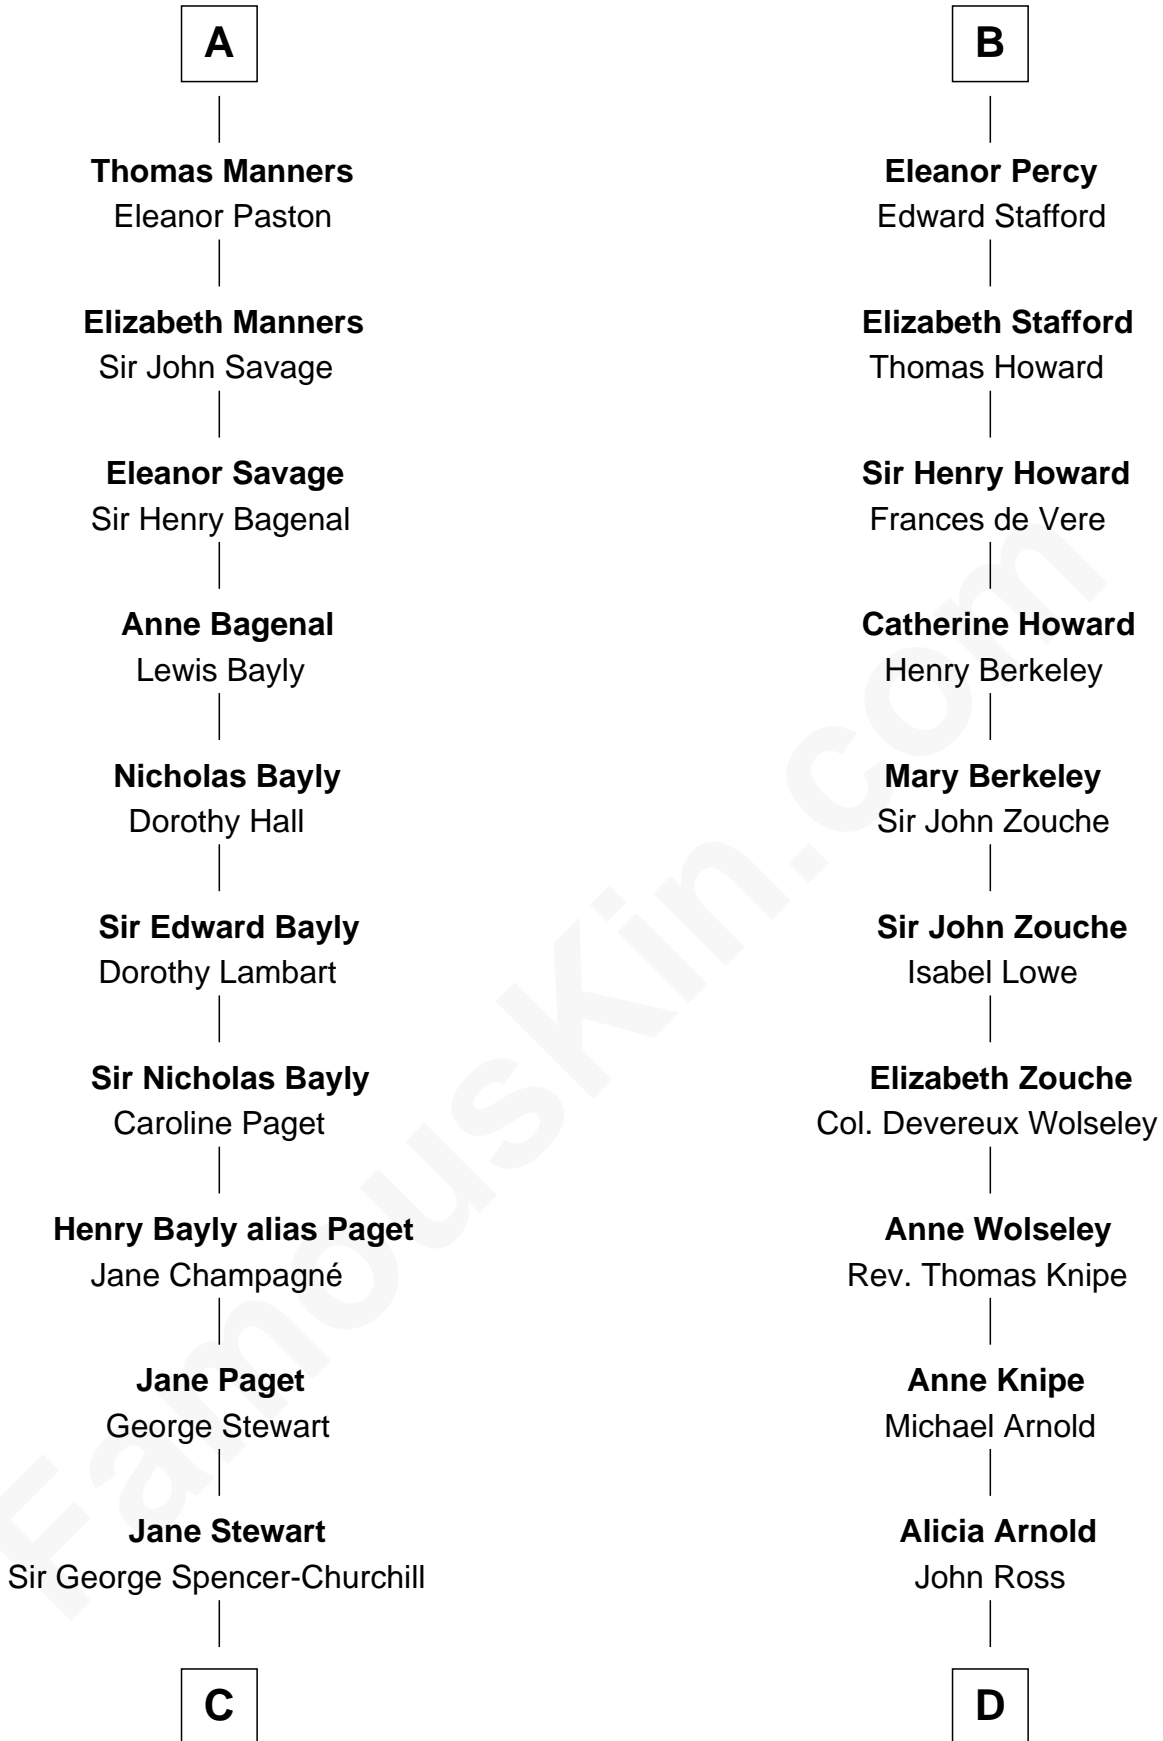

### Sir Winston Churchill

Prime Minister of the United Kingdom

19th cousin of

### Francis Scott Key

Author of "The Star Spangled Banner"

**Sir James de Audley**

Ela Longespee

**C**

**Sir John Winston Spencer-Churchill**

Frances Anne Emily Vane

**Randolph Henry Spencer-Churchill**

Jeanette Jerome

**Sir Winston Churchill**

*Prime Minister of the United Kingdom*

**D**

**Ann Arnold Ross**

Frances Key

**John Ross Key**

Anne Phebe Penn Dagworthy Charlton