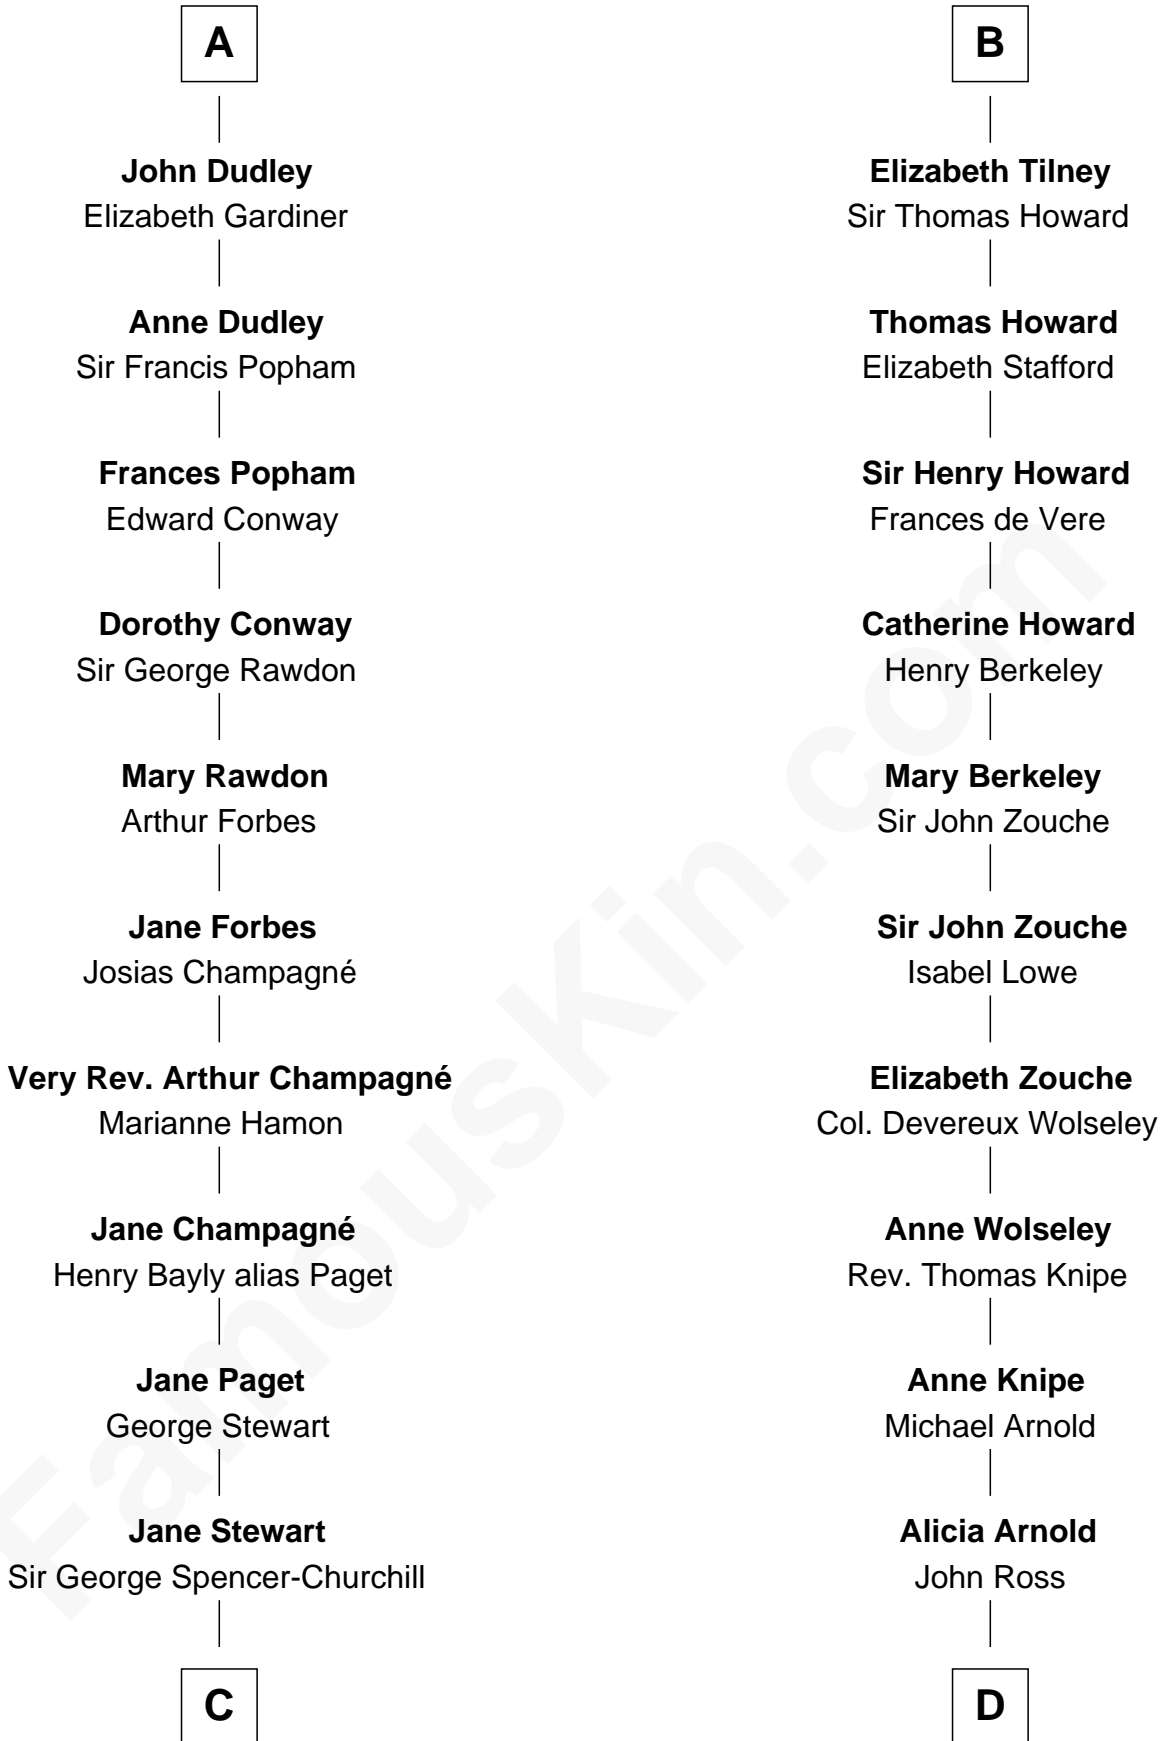

### Francis Scott Key

Author of "The Star Spangled Banner"

**Sir William de Cantilupe**

Eve de Braiose

**C**

**Sir John Winston Spencer-Churchill**

Frances Anne Emily Vane

**Randolph Henry Spencer-Churchill**

Jeanette Jerome

**Sir Winston Churchill**

*Prime Minister of the United Kingdom*

**D**

**Ann Arnold Ross**

Frances Key

**John Ross Key**

Anne Phebe Penn Dagworthy Charlton