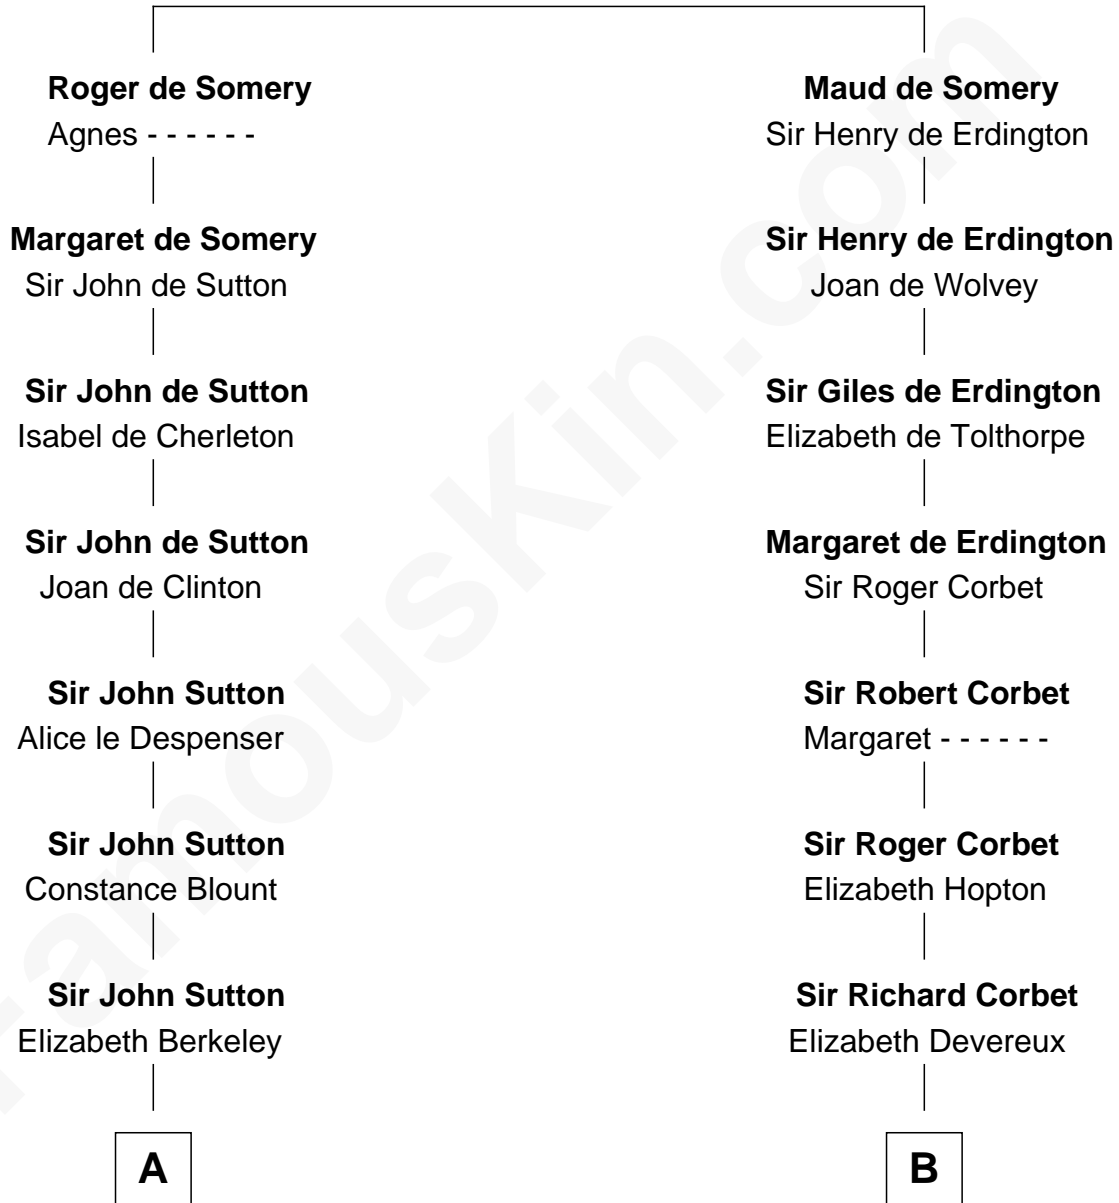

Sir Roger de Somery

with wife
Amabil de Chaucombe

with wife
Nichole d'Aubenev