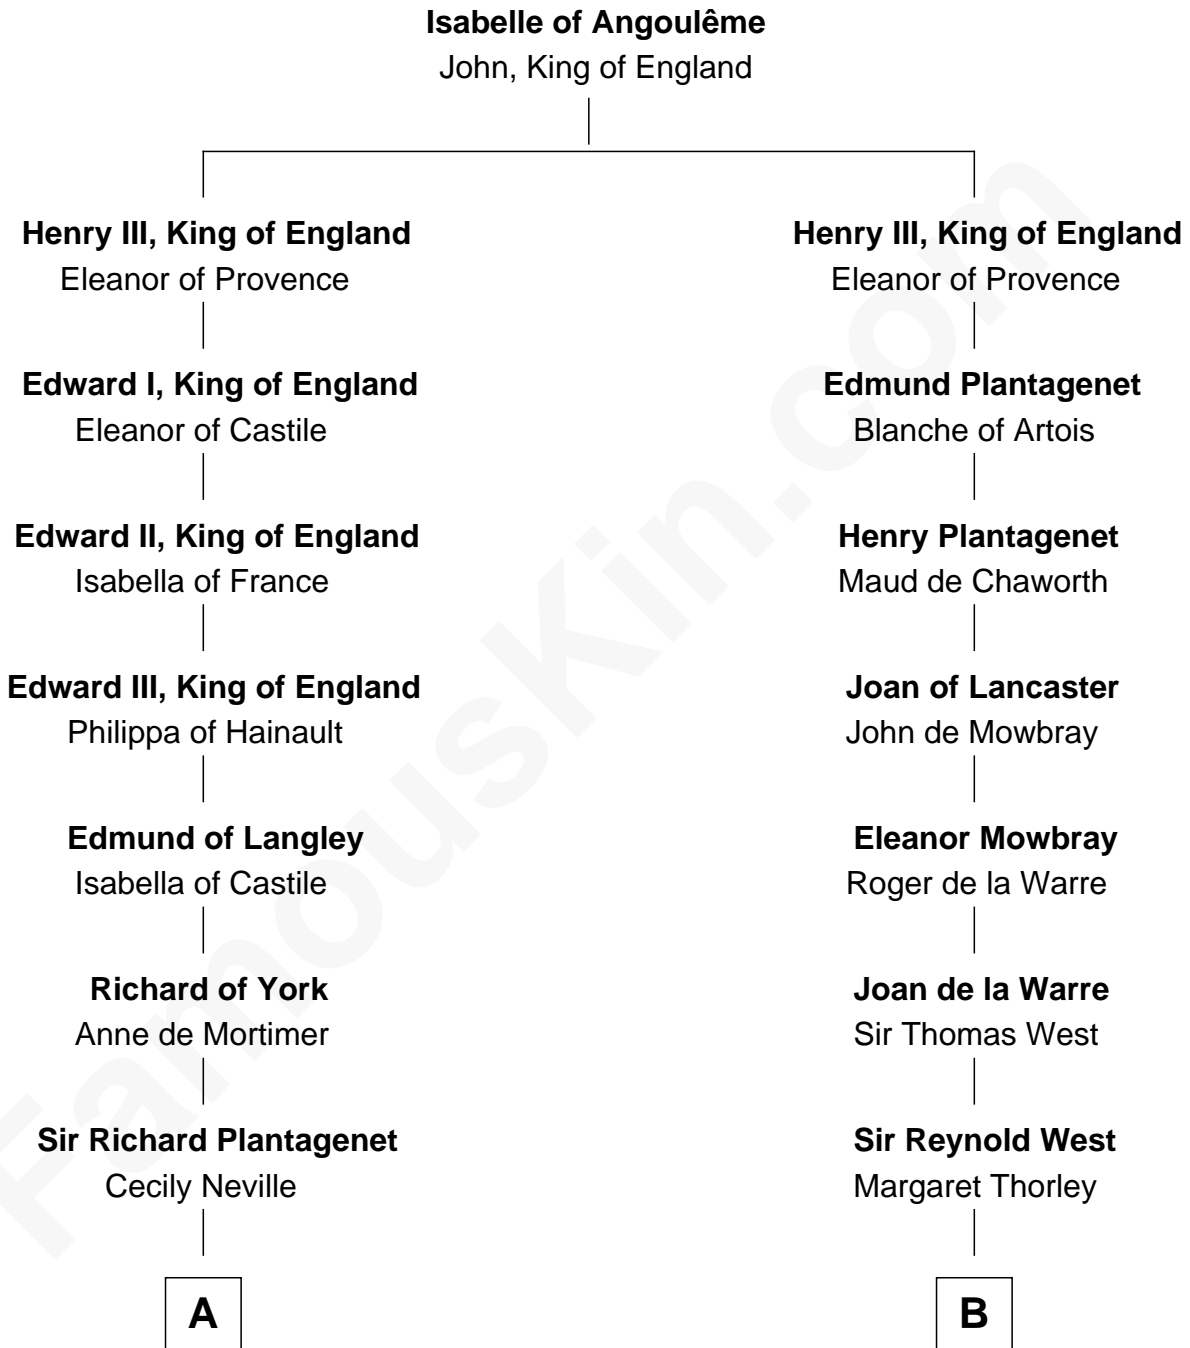

# FamousKin.com

## Relationship Chart of Sir Winston Churchill

*Prime Minister of the United Kingdom*

21st cousin of

**John D. Rockefeller**

*Founder of the Standard Oil Company*

**C**

**Jane Paget**  
George Stewart

**Jane Stewart**  
Sir George Spencer-Churchill