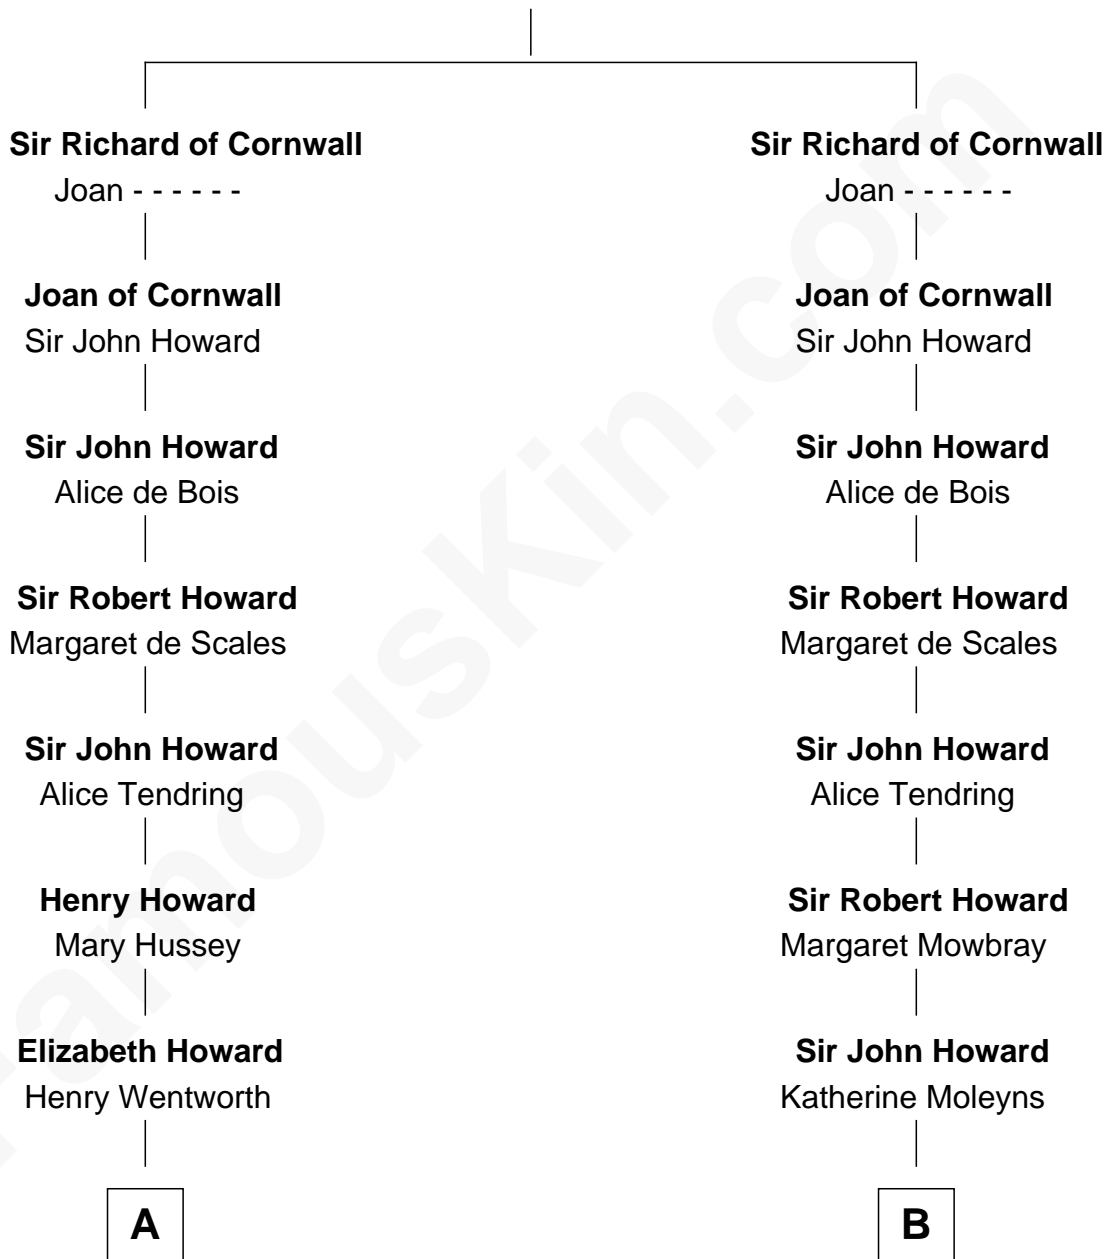

## Relationship Chart of

### Sir Winston Churchill

*Prime Minister of the United Kingdom*

21st cousin of

**John D. Rockefeller**

*Founder of the Standard Oil Company*

**Richard Plantagenet**

-----

**C**

**George Spencer**  
Susan Stewart

**Sir George Spencer-Churchill**  
Jane Stewart

**Sir John Winston Spencer-Churchill**  
Frances Anne Emily Vane

**Randolph Henry Spencer-Churchill**  
Jeanette Jerome

**Sir Winston Churchill**  
*Prime Minister of the United Kingdom*