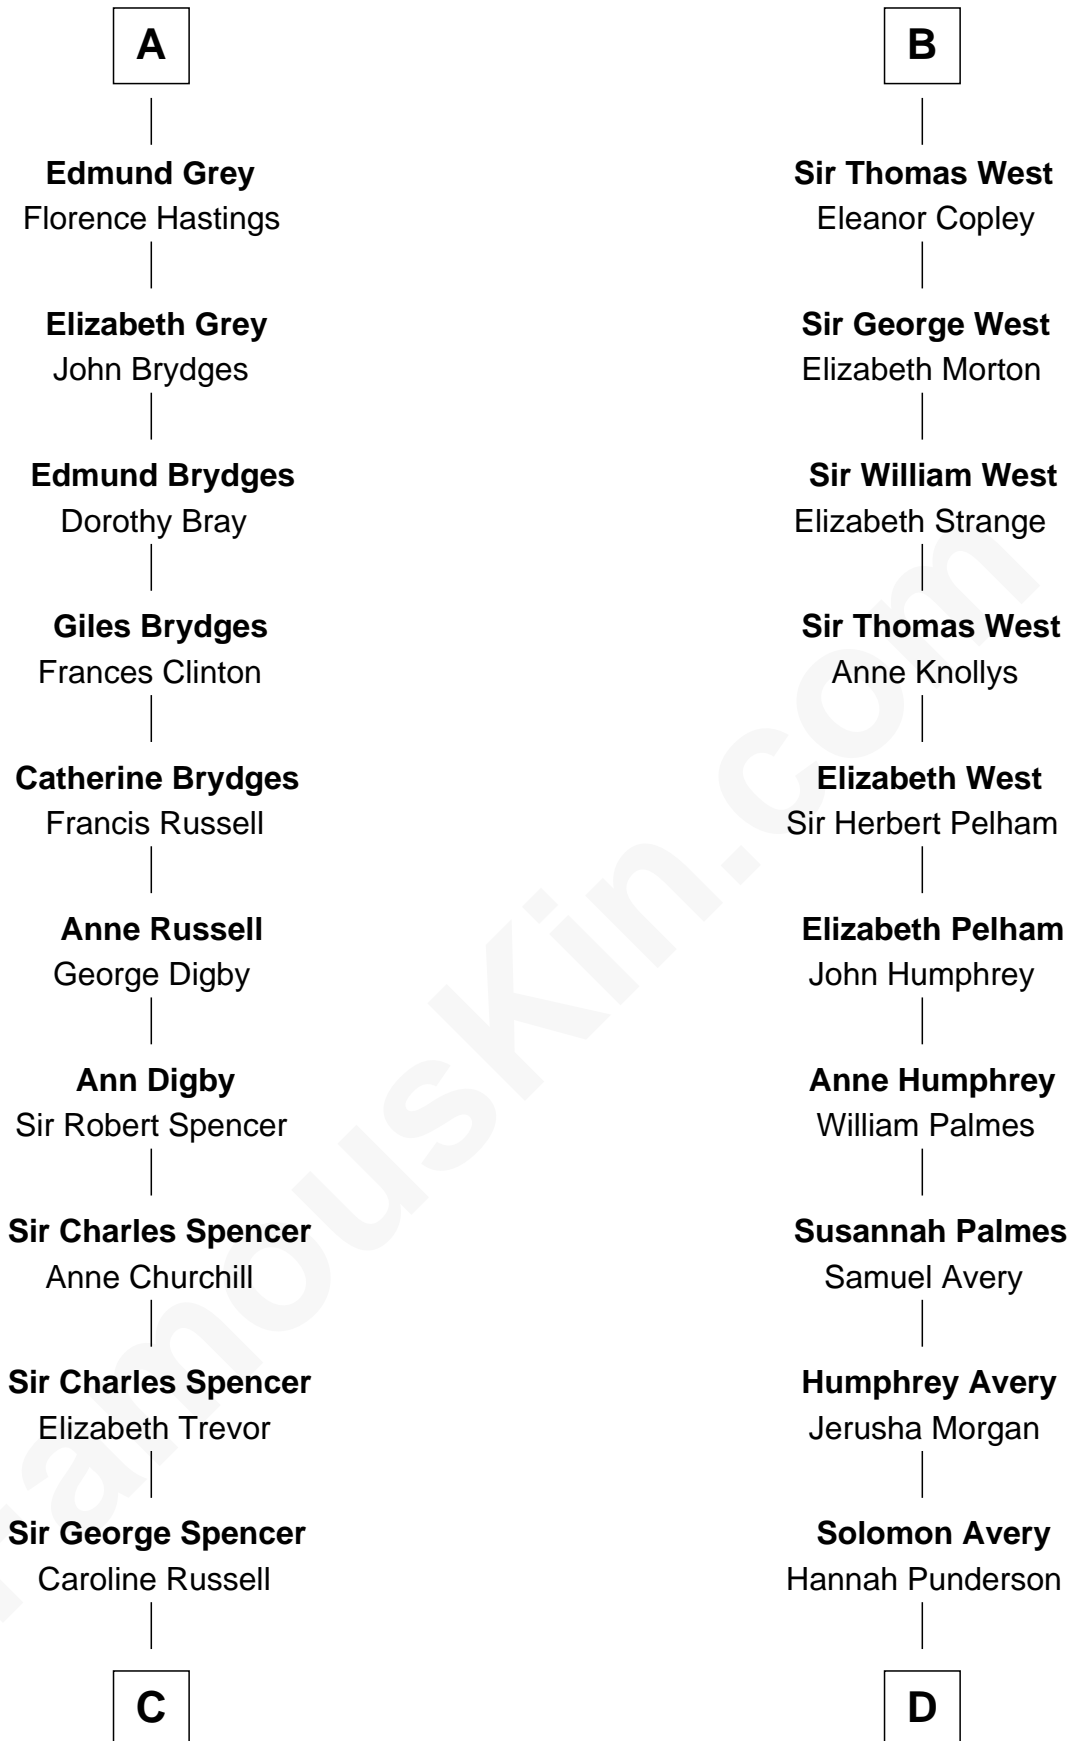

### Sir Winston Churchill

*Prime Minister of the United Kingdom*

20th cousin 1 time removed of

### John D. Rockefeller

*Founder of the Standard Oil Company*

**Lord Alexander Comyn**

Joan le Latimer

**C**

**George Spencer**  
Susan Stewart

**Sir George Spencer-Churchill**  
Jane Stewart

**Sir John Winston Spencer-Churchill**  
Frances Anne Emily Vane

**Randolph Henry Spencer-Churchill**  
Jeanette Jerome

**Sir Winston Churchill**  
*Prime Minister of the United Kingdom*

**D**

**Miles Avery**  
Malinda Pixley

**Lucy Avery**  
Godfrey Lewis Rockefeller

**William Avery Rockefeller**  
Eliza Davison