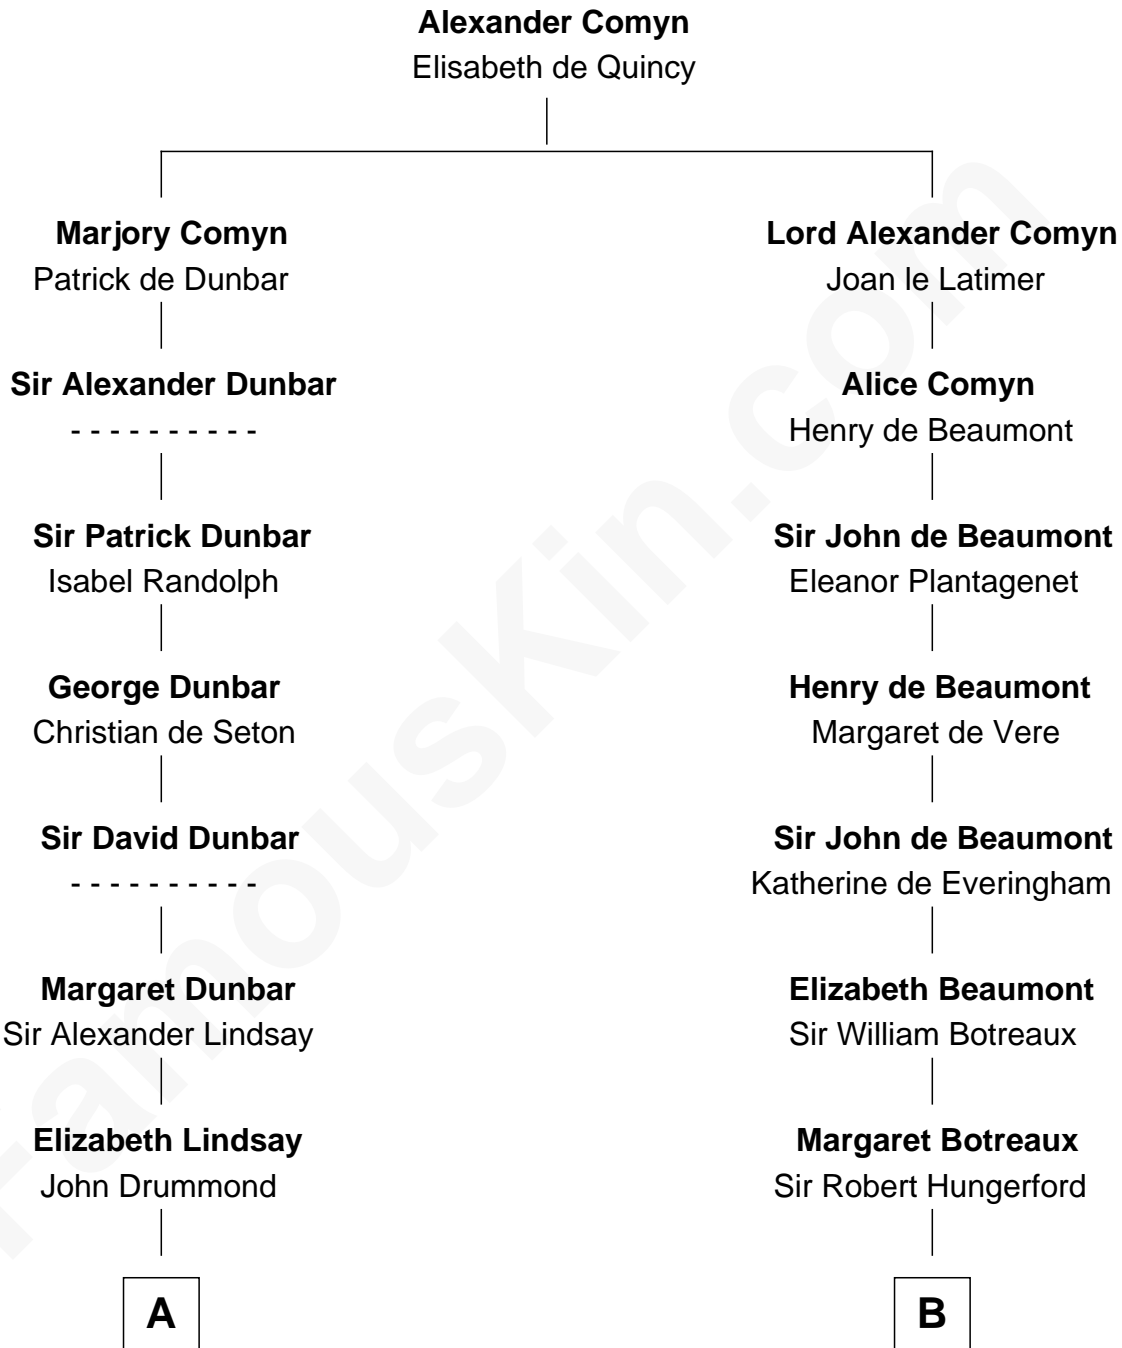

FamousKin.com

Relationship Chart of

Sir Winston Churchill

Prime Minister of the United Kingdom

21st cousin of

John D. Rockefeller

Founder of the Standard Oil Company

C

Susan Stewart
George Spencer

Sir George Spencer-Churchill
Jane Stewart

Sir John Winston Spencer-Churchill
Frances Anne Emily Vane

Randolph Henry Spencer-Churchill
Jeanette Jerome

Sir Winston Churchill
Prime Minister of the United Kingdom

D

Solomon Avery
Hannah Punderson

Miles Avery
Malinda Pixley

Lucy Avery
Godfrey Lewis Rockefeller

William Avery Rockefeller
Eliza Davison

John D. Rockefeller
Founder of the Standard Oil Company

FamousKin.com