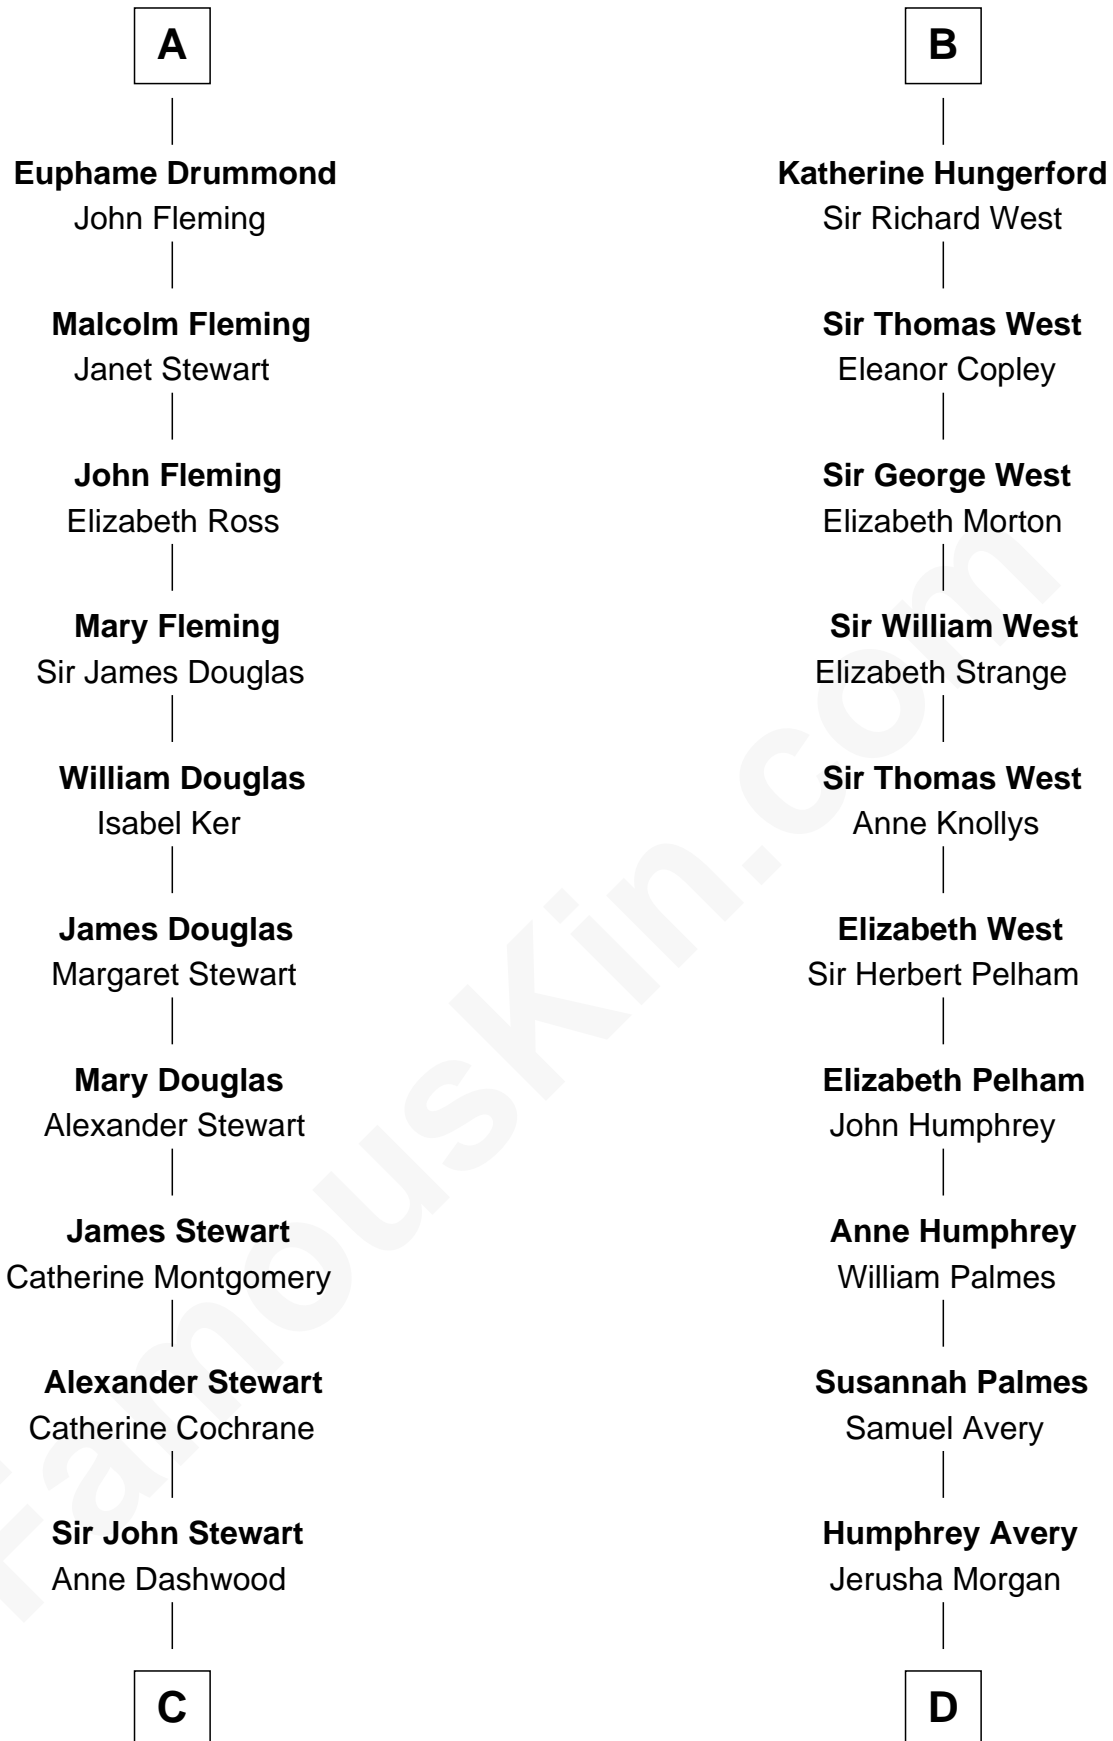

FamousKin.com

Relationship Chart of

Sir Winston Churchill

Prime Minister of the United Kingdom

21st cousin of

John D. Rockefeller

Founder of the Standard Oil Company

C

Susan Stewart
George Spencer

Sir George Spencer-Churchill
Jane Stewart

Sir John Winston Spencer-Churchill
Frances Anne Emily Vane

Randolph Henry Spencer-Churchill
Jeanette Jerome

Sir Winston Churchill
Prime Minister of the United Kingdom

D

Solomon Avery
Hannah Punderson

Miles Avery
Malinda Pixley

Lucy Avery
Godfrey Lewis Rockefeller

William Avery Rockefeller
Eliza Davison

John D. Rockefeller
Founder of the Standard Oil Company

FamousKin.com