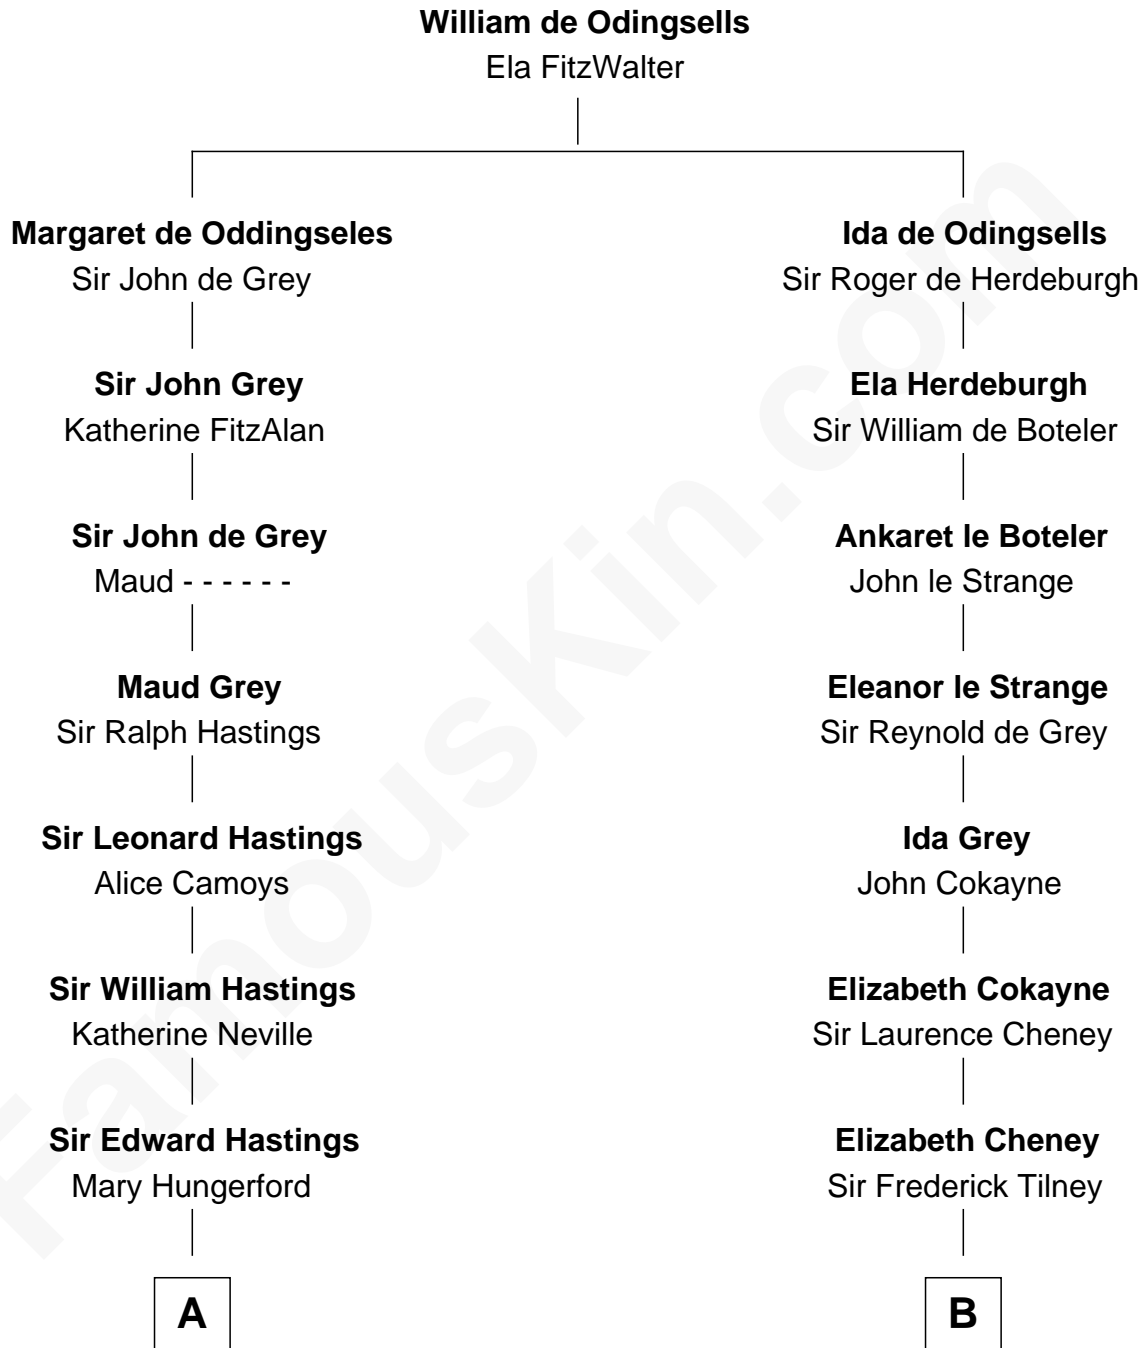

FamousKin.com

Relationship Chart of

Sir Winston Churchill

Prime Minister of the United Kingdom

20th cousin 1 time removed of

John D. Rockefeller

Founder of the Standard Oil Company

C

Sir George Spencer-Churchill

Jane Stewart

Sir John Winston Spencer-Churchill

Frances Anne Emily Vane

Randolph Henry Spencer-Churchill

Jeanette Jerome

Sir Winston Churchill

Prime Minister of the United Kingdom

D

Solomon Avery

Hannah Punderson

Miles Avery

Malinda Pixley

Lucy Avery

Godfrey Lewis Rockefeller

William Avery Rockefeller