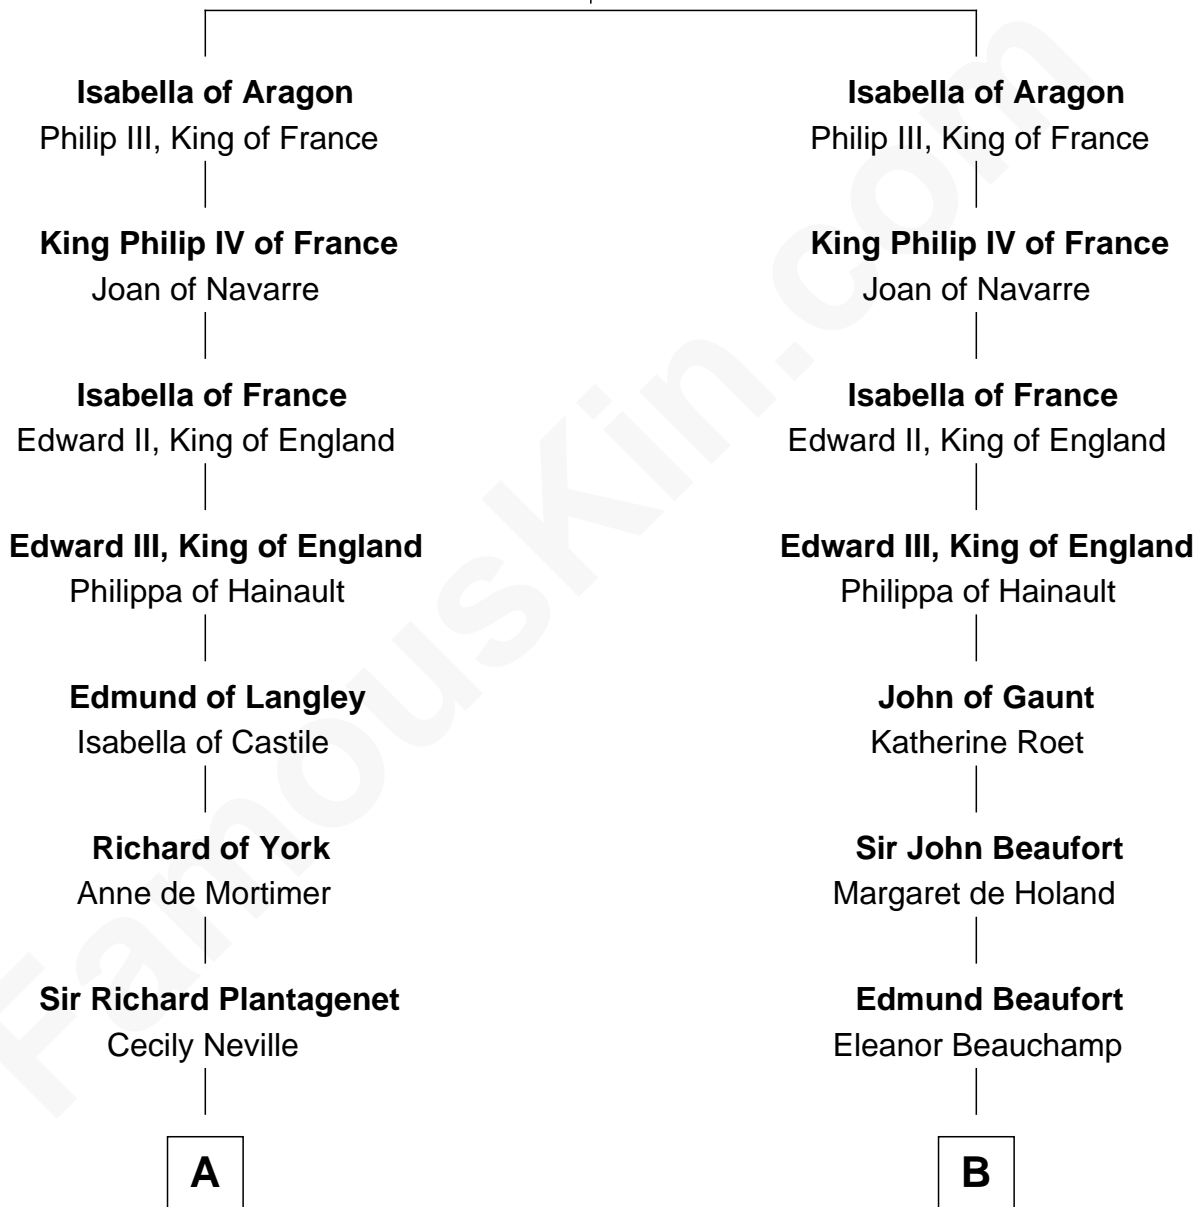

FamousKin.com

Relationship Chart of

Sir Winston Churchill

Prime Minister of the United Kingdom

21st cousin of

John D. Rockefeller

Founder of the Standard Oil Company

James I, King of Aragon

Yolanda of Hungary

C

Jane Paget
George Stewart

Jane Stewart
Sir George Spencer-Churchill

Sir John Winston Spencer-Churchill
Frances Anne Emily Vane

Randolph Henry Spencer-Churchill
Jeanette Jerome

Sir Winston Churchill
Prime Minister of the United Kingdom