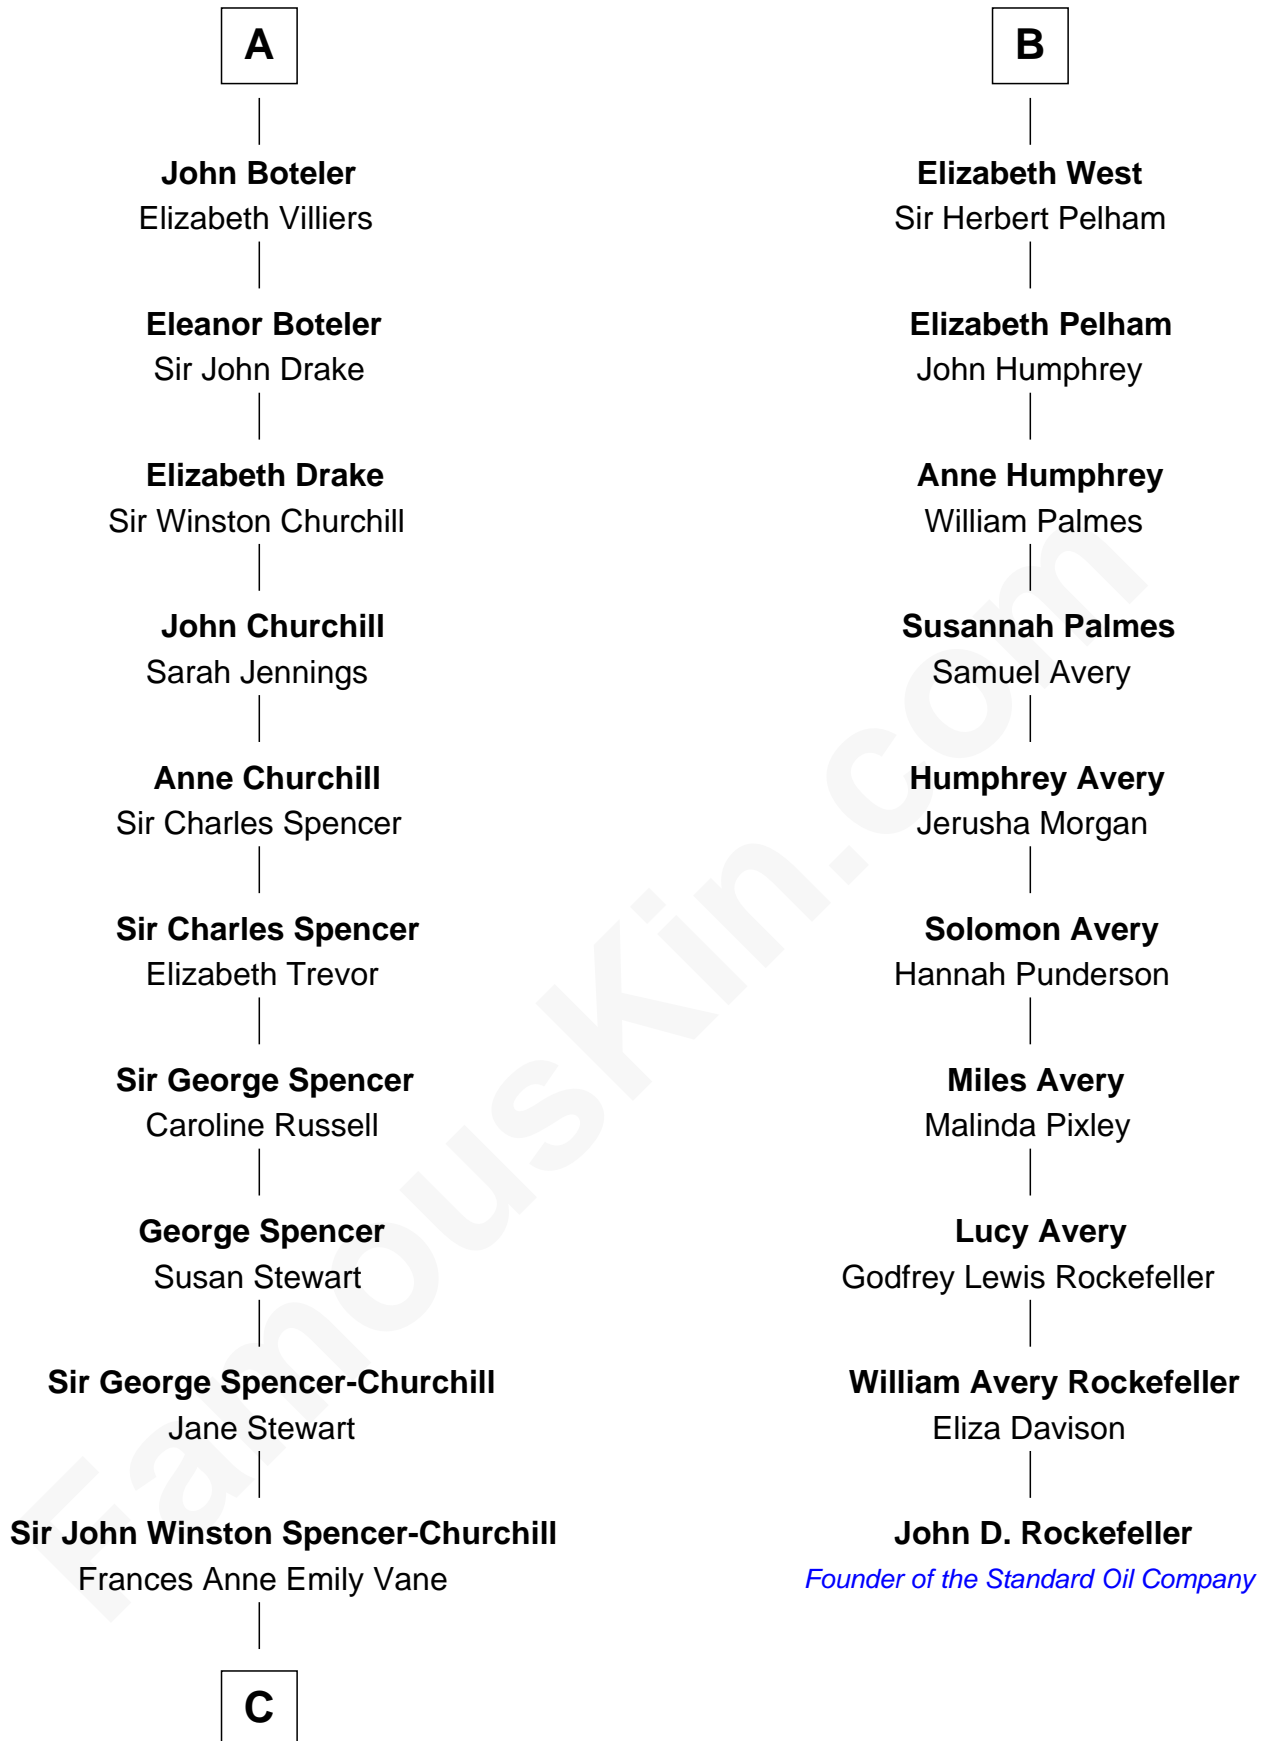

FamousKin.com

Relationship Chart of

Sir Winston Churchill

Prime Minister of the United Kingdom

16th cousin 2 times removed of

John D. Rockefeller

Founder of the Standard Oil Company

Sir Michael de la Pole

Katherine Wingfield

Sir Thomas de la Pole

Anne Cheney

Katherine de la Pole

Sir Miles Stapleton

Elizabeth Stapleton

Sir William Calthorpe

Anne Calthorpe

Anne de la Pole

Robert Thorley

Margaret Thorley

Sir Reynold West

Sir Richard West

Katherine Hungerford

Sir Thomas West

Eleanor Copley

Sir George West

Elizabeth Morton

Sir William West

Elizabeth Strange

Sir Thomas West

Anne Knollys

B

C