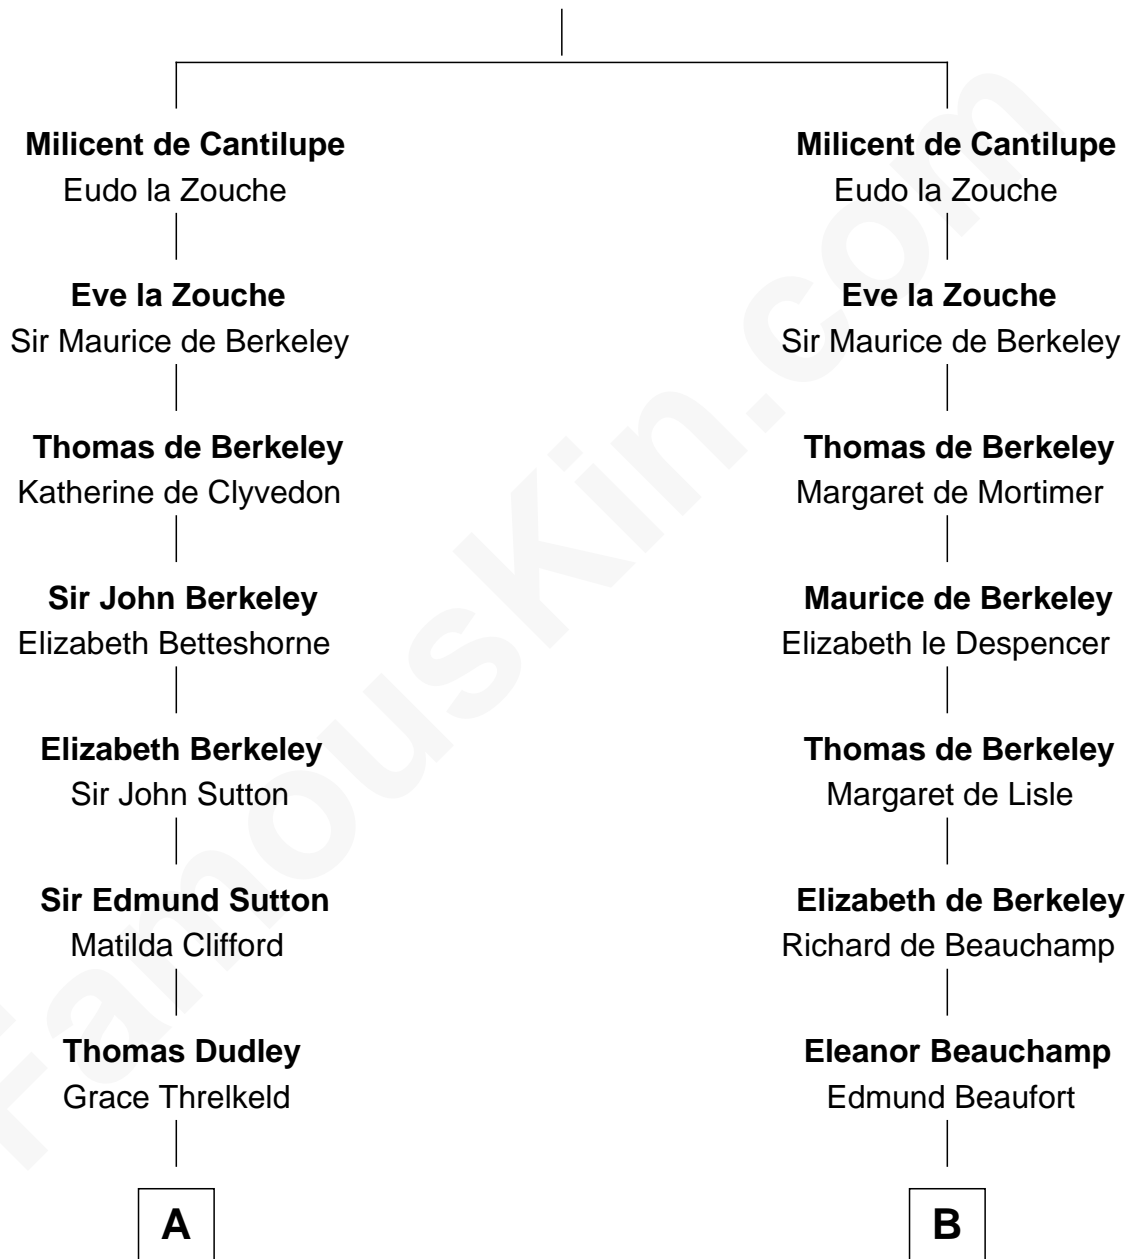

FamousKin.com

Relationship Chart of

Sir Winston Churchill

Prime Minister of the United Kingdom

19th cousin 2 times removed of

John D. Rockefeller

Founder of the Standard Oil Company

Sir William de Cantilupe

Eve de Braiose

C

Sir John Winston Spencer-Churchill

Frances Anne Emily Vane

Randolph Henry Spencer-Churchill

Jeanette Jerome

Sir Winston Churchill

Prime Minister of the United Kingdom