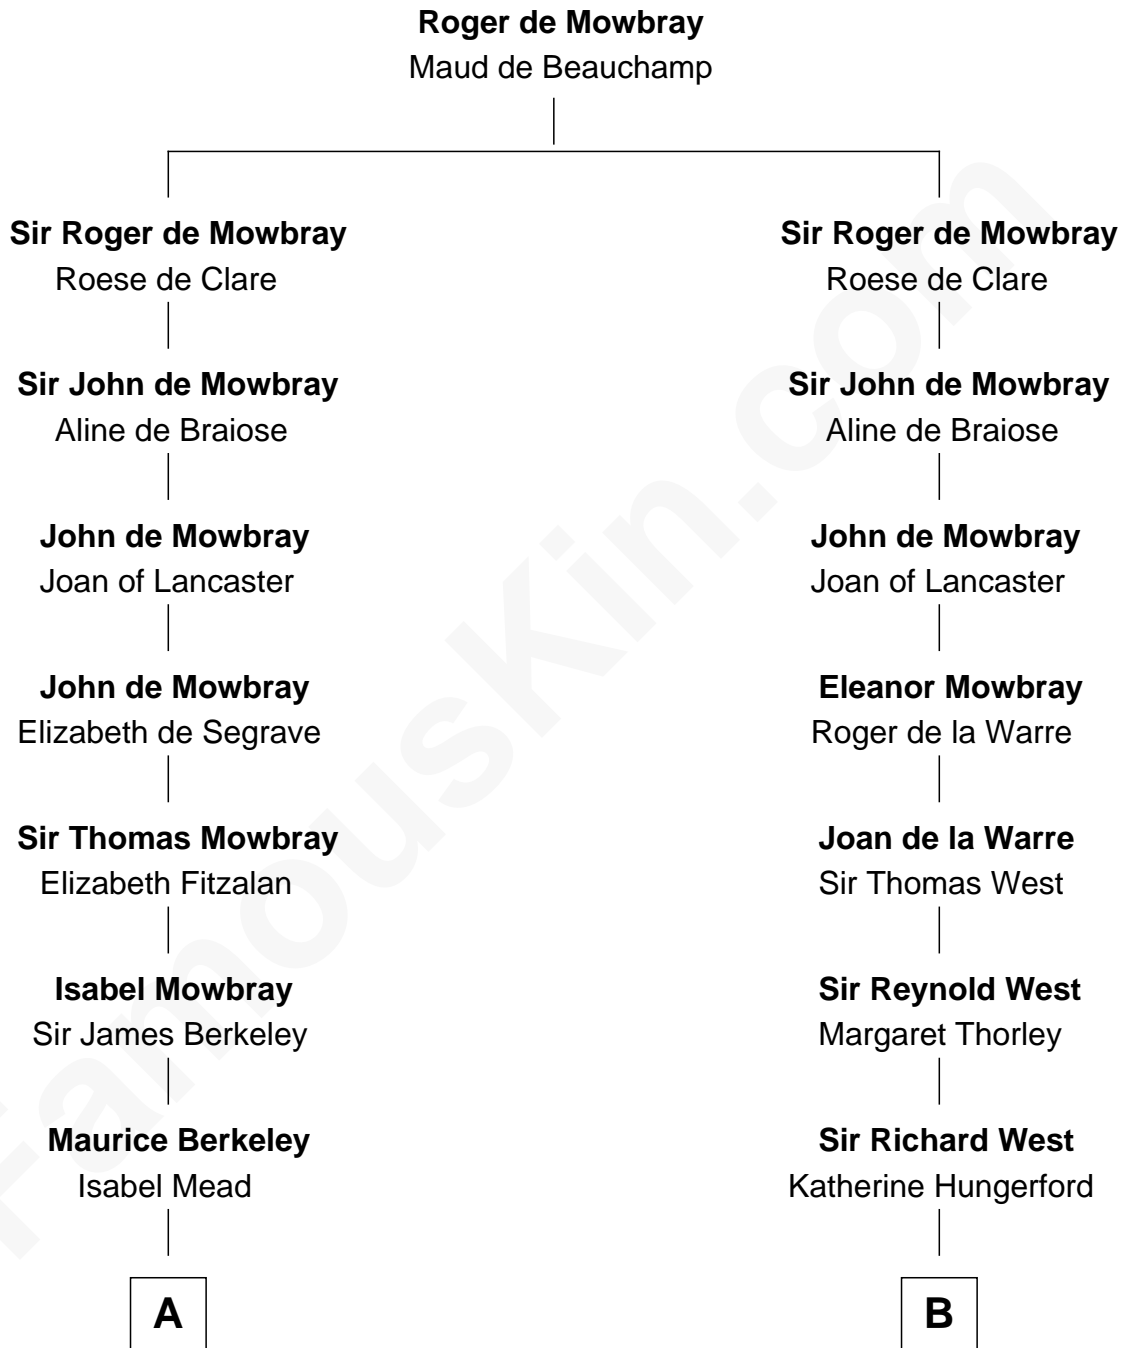

FamousKin.com

Relationship Chart of

Sir Winston Churchill

Prime Minister of the United Kingdom

20th cousin of

John D. Rockefeller

Founder of the Standard Oil Company

C

Frances Anne Emily Vane-Tempest
Sir Charles William Stewart

Frances Anne Emily Vane
Sir John Winston Spencer-Churchill

Randolph Henry Spencer-Churchill
Jeanette Jerome

Sir Winston Churchill
Prime Minister of the United Kingdom

D

Miles Avery
Malinda Pixley

Lucy Avery
Godfrey Lewis Rockefeller

William Avery Rockefeller
Eliza Davison

John D. Rockefeller
Founder of the Standard Oil Company

FamousKin.com