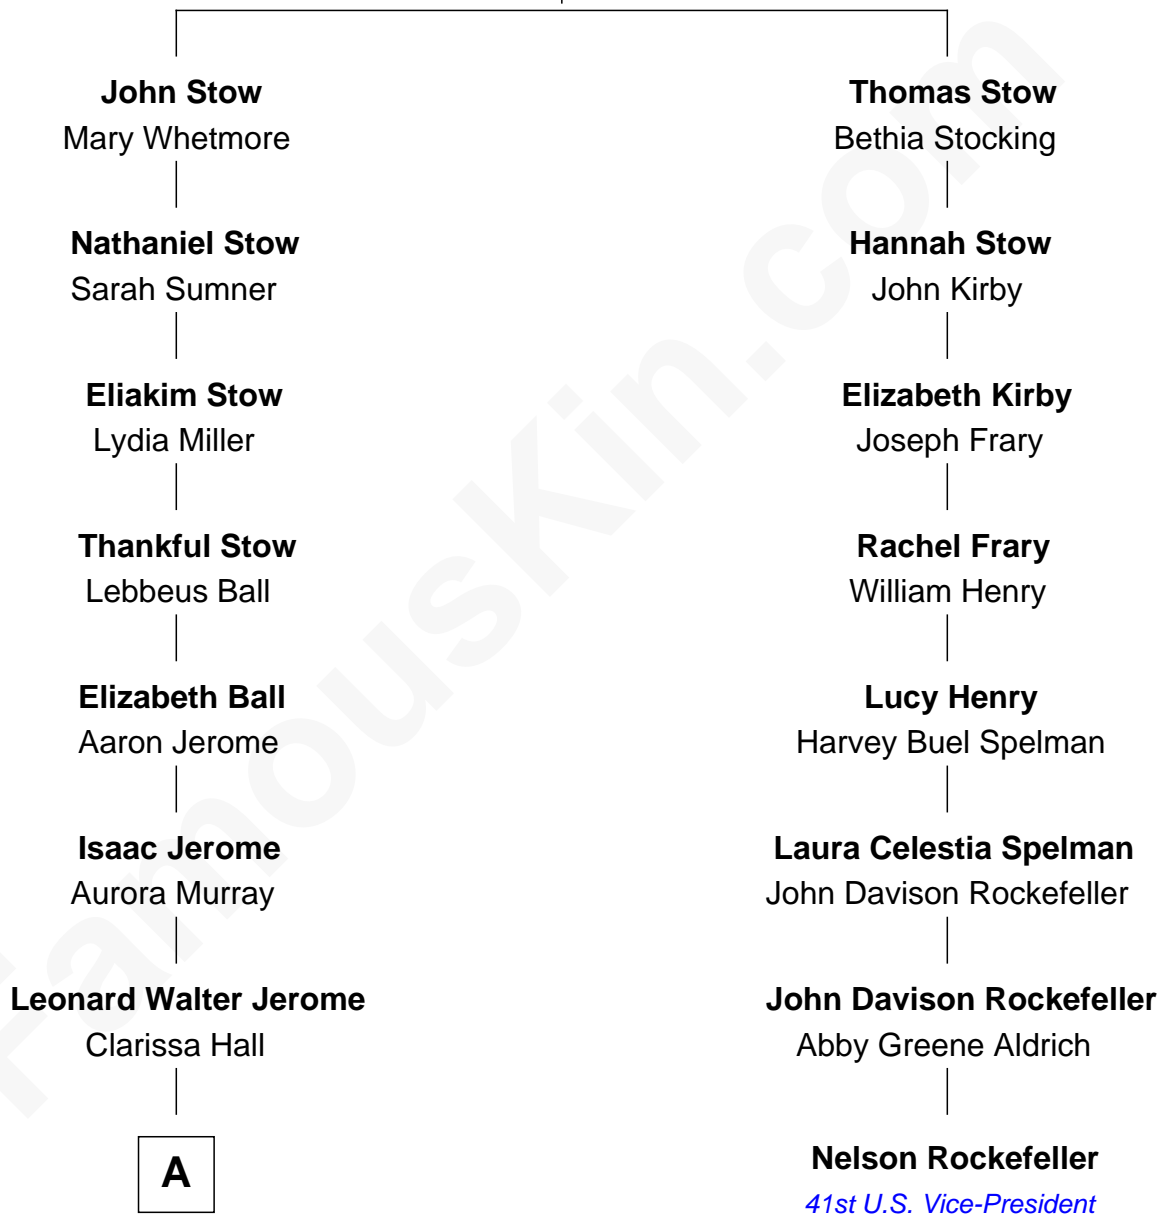

FamousKin.com

Relationship Chart of

Sir Winston Churchill

Prime Minister of the United Kingdom

7th cousin 1 time removed of

Nelson Rockefeller

41st U.S. Vice-President

Thomas Stow

Mary Griggs

A

—
Jeanette Jerome

Randolph Henry Spencer-Churchill

—
Sir Winston Churchill

Prime Minister of the United Kingdom

FamousKin.com