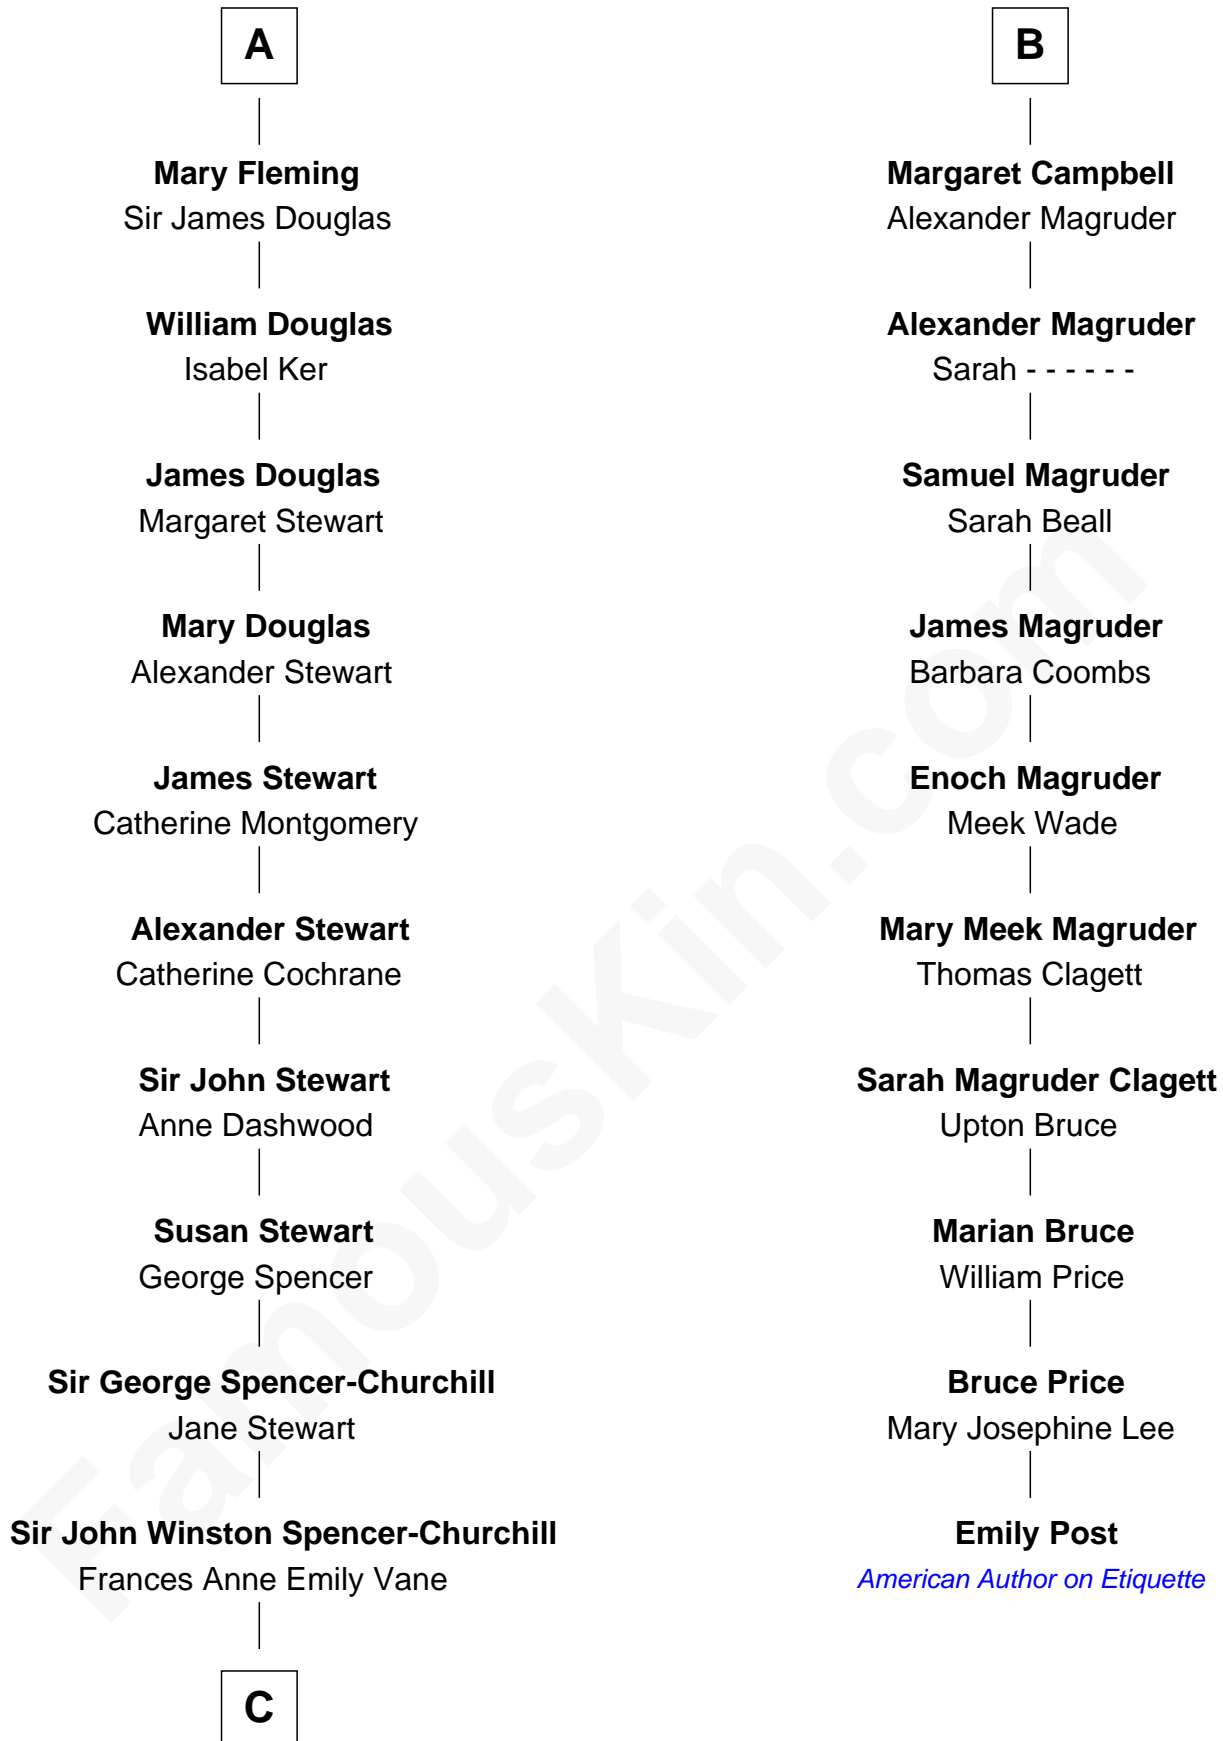

FamousKin.com

Relationship Chart of

Sir Winston Churchill

Prime Minister of the United Kingdom

16th cousin 2 times removed of

Emily Post

American Author on Etiquette

C

Randolph Henry Spencer-Churchill

Jeanette Jerome

Sir Winston Churchill

Prime Minister of the United Kingdom

FamousKin.com