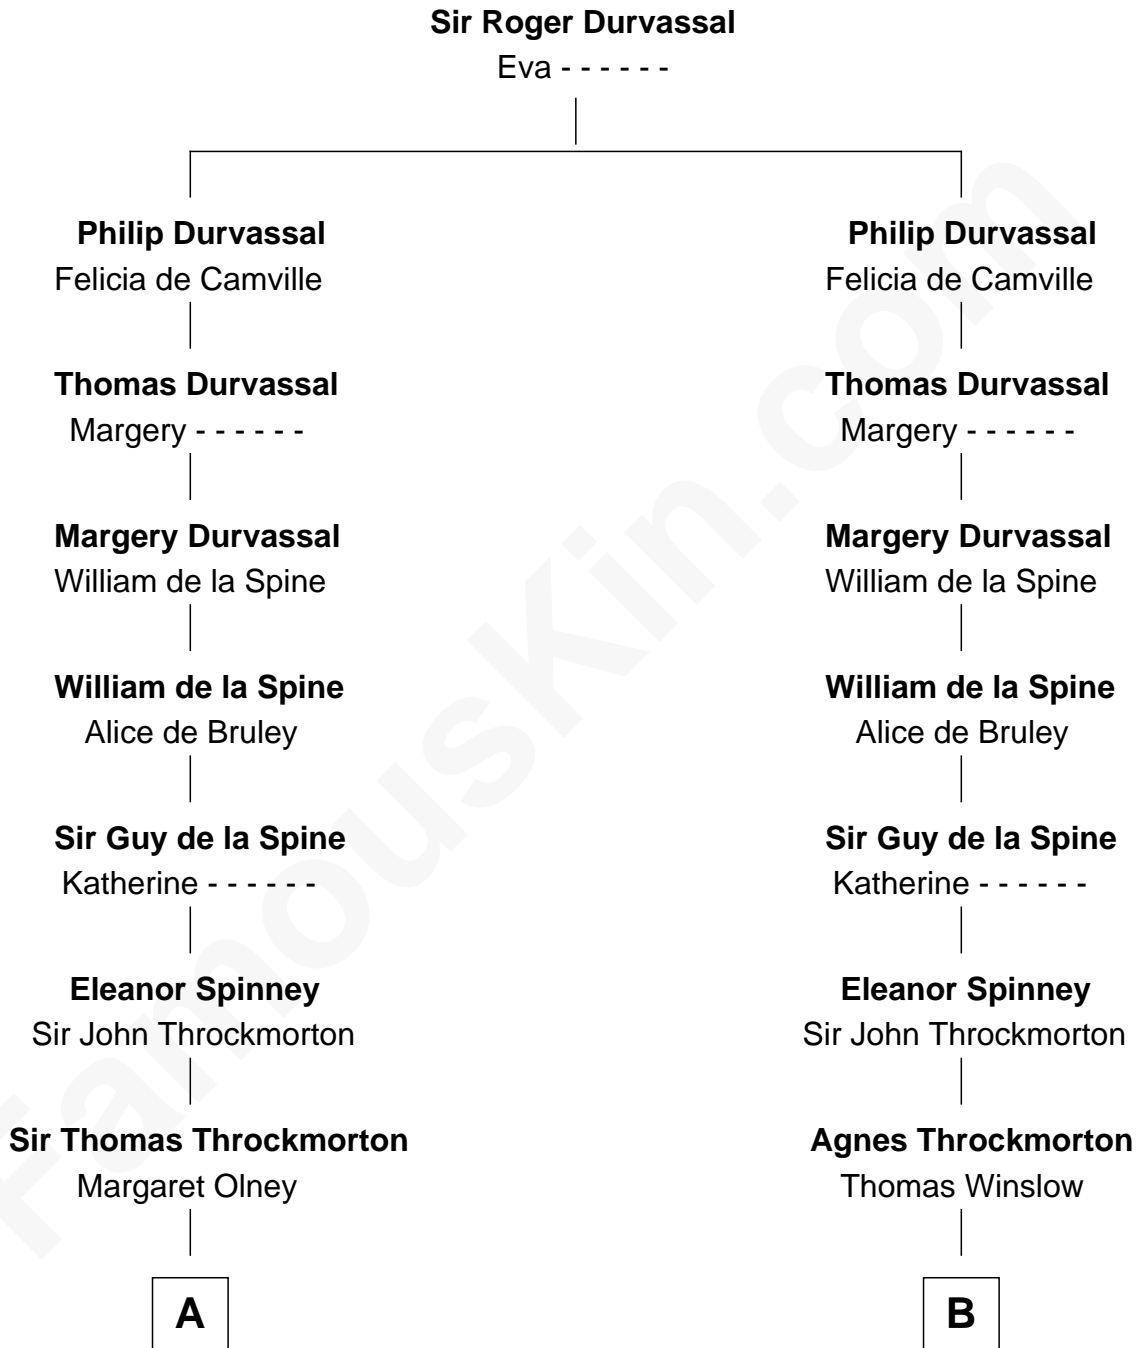

FamousKin.com

Relationship Chart of

Sir Winston Churchill

Prime Minister of the United Kingdom

21st cousin of

Samuel Pierpont Langley

Astronomer and Aviation Pioneer

C

George Spencer
Susan Stewart

Sir George Spencer-Churchill
Jane Stewart

Sir John Winston Spencer-Churchill
Frances Anne Emily Vane

Randolph Henry Spencer-Churchill
Jeanette Jerome

Sir Winston Churchill
Prime Minister of the United Kingdom