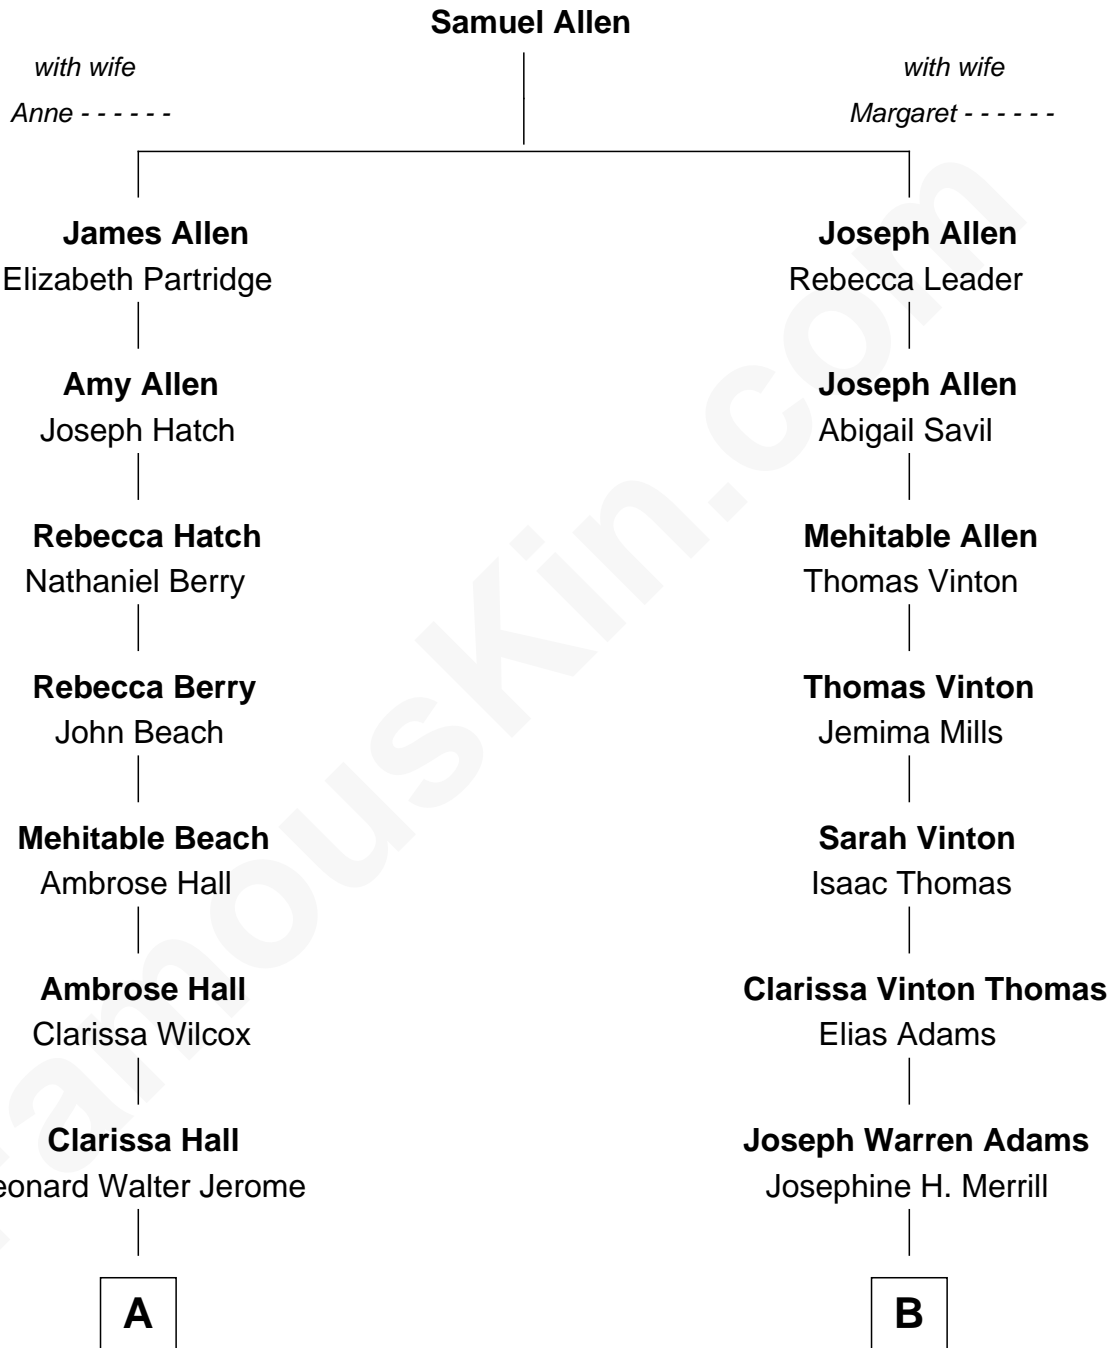

FamousKin.com

Relationship Chart of

Sir Winston Churchill

Prime Minister of the United Kingdom

8th cousin 1 time removed of

Raquel Welch

Movie Actress

A

Jeanette Jerome
Randolph Henry Spencer-Churchill

Sir Winston Churchill
Prime Minister of the United Kingdom

B

Clara Louise Adams
Emery Stanford Hall

Josephine Sarah Hall
Armando Carlos Tejada

Raquel Welch
aka Raquel Welch