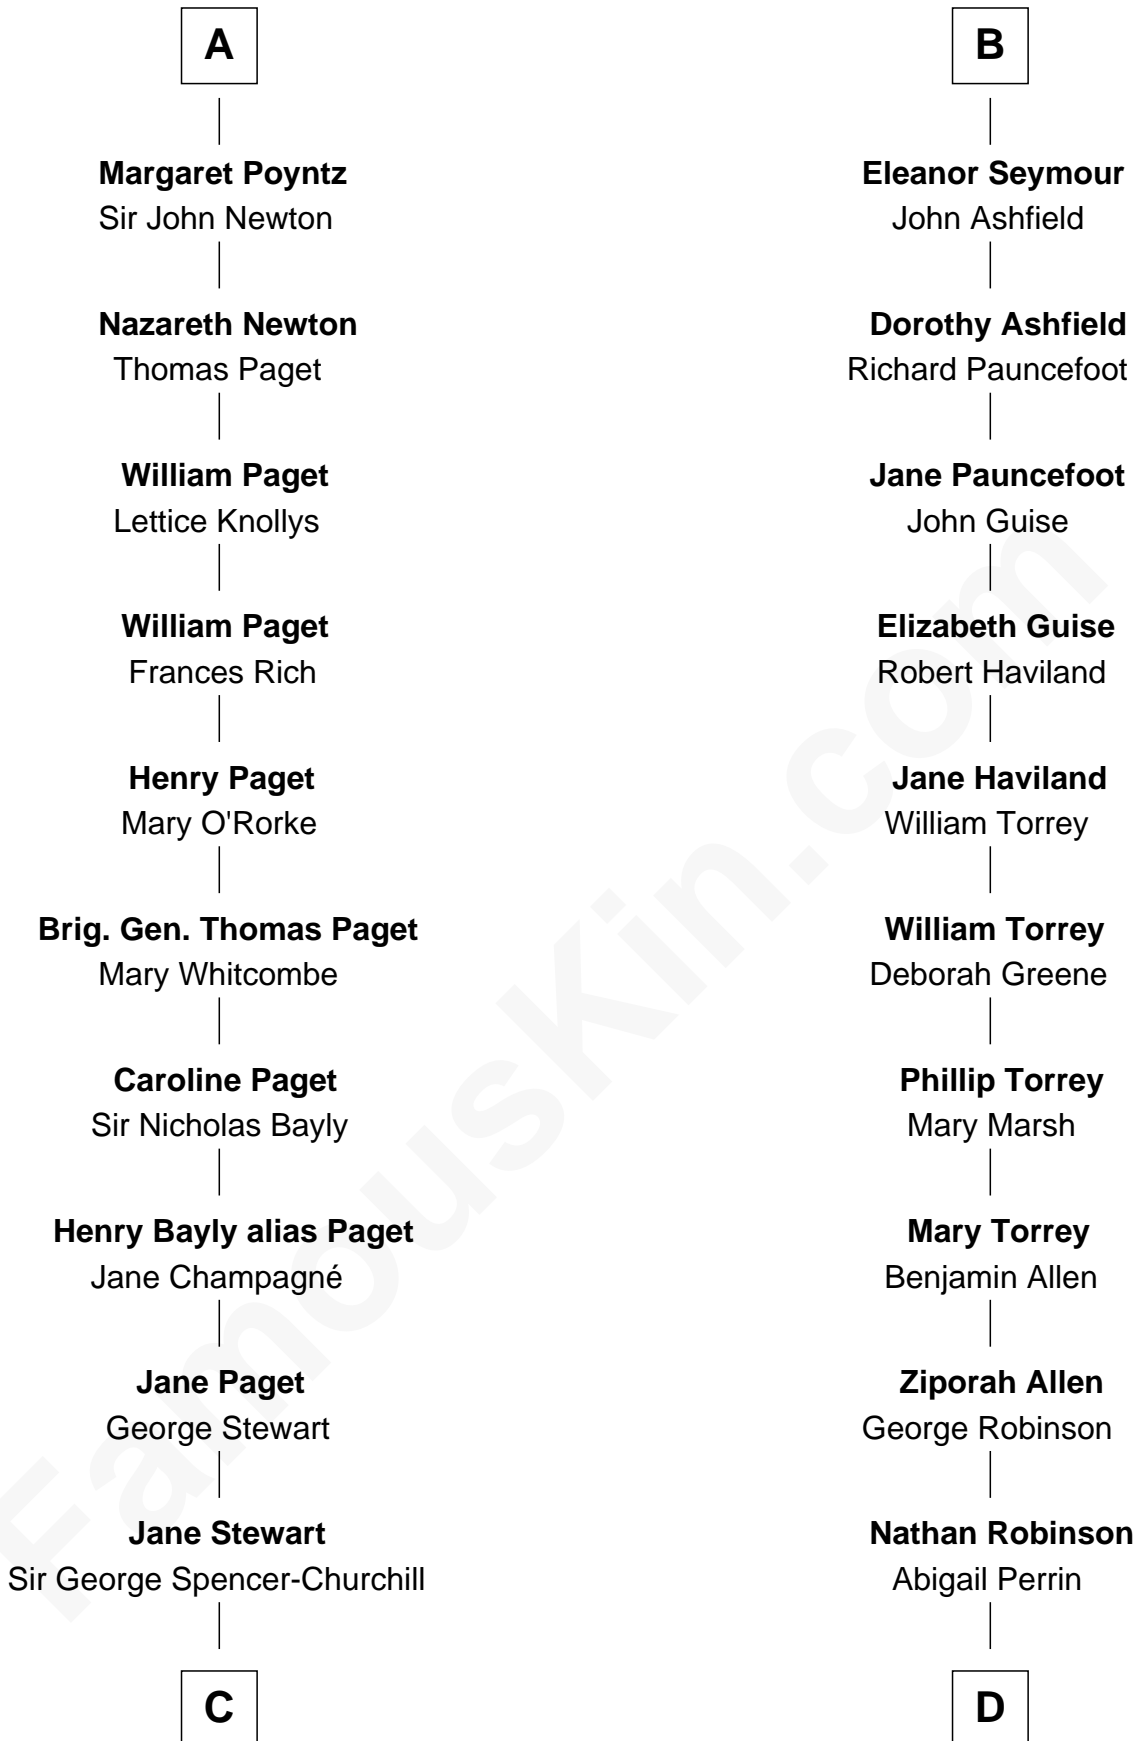

FamousKin.com

Relationship Chart of

Sir Winston Churchill

Prime Minister of the United Kingdom

19th cousin 2 times removed of

Raquel Welch
Movie Actress

Sir Hugh de Courtenay
Eleanor le Despencer

Sir Hugh de Courtenay
Agnes de St. John

Sir Hugh de Courtenay
Margaret de Bohun

Sir Philip Courtenay
Anne Wake

Sir John Courtenay
Joan Champernoun

Sir Philip Courtenay
Elizabeth Hungerford

Katherine Courtenay
Sir William Huddesfield

Elizabeth Huddesfield
Sir Anthony Poyntz

A

Isabel Courtenay
John St. John

Margaret St. John
John de Beauchamp

Cecily de Beauchamp
Sir Roger de Seymour

Sir William de Seymour
Margaret de Brockbury

Sir Roger Seymour
Maud Sturmy

Sir John Seymour
Isabel Williams

Humphrey Seymour
Elizabeth Winslow

B

C

Sir John Winston Spencer-Churchill

Frances Anne Emily Vane

Randolph Henry Spencer-Churchill

Jeanette Jerome

Sir Winston Churchill