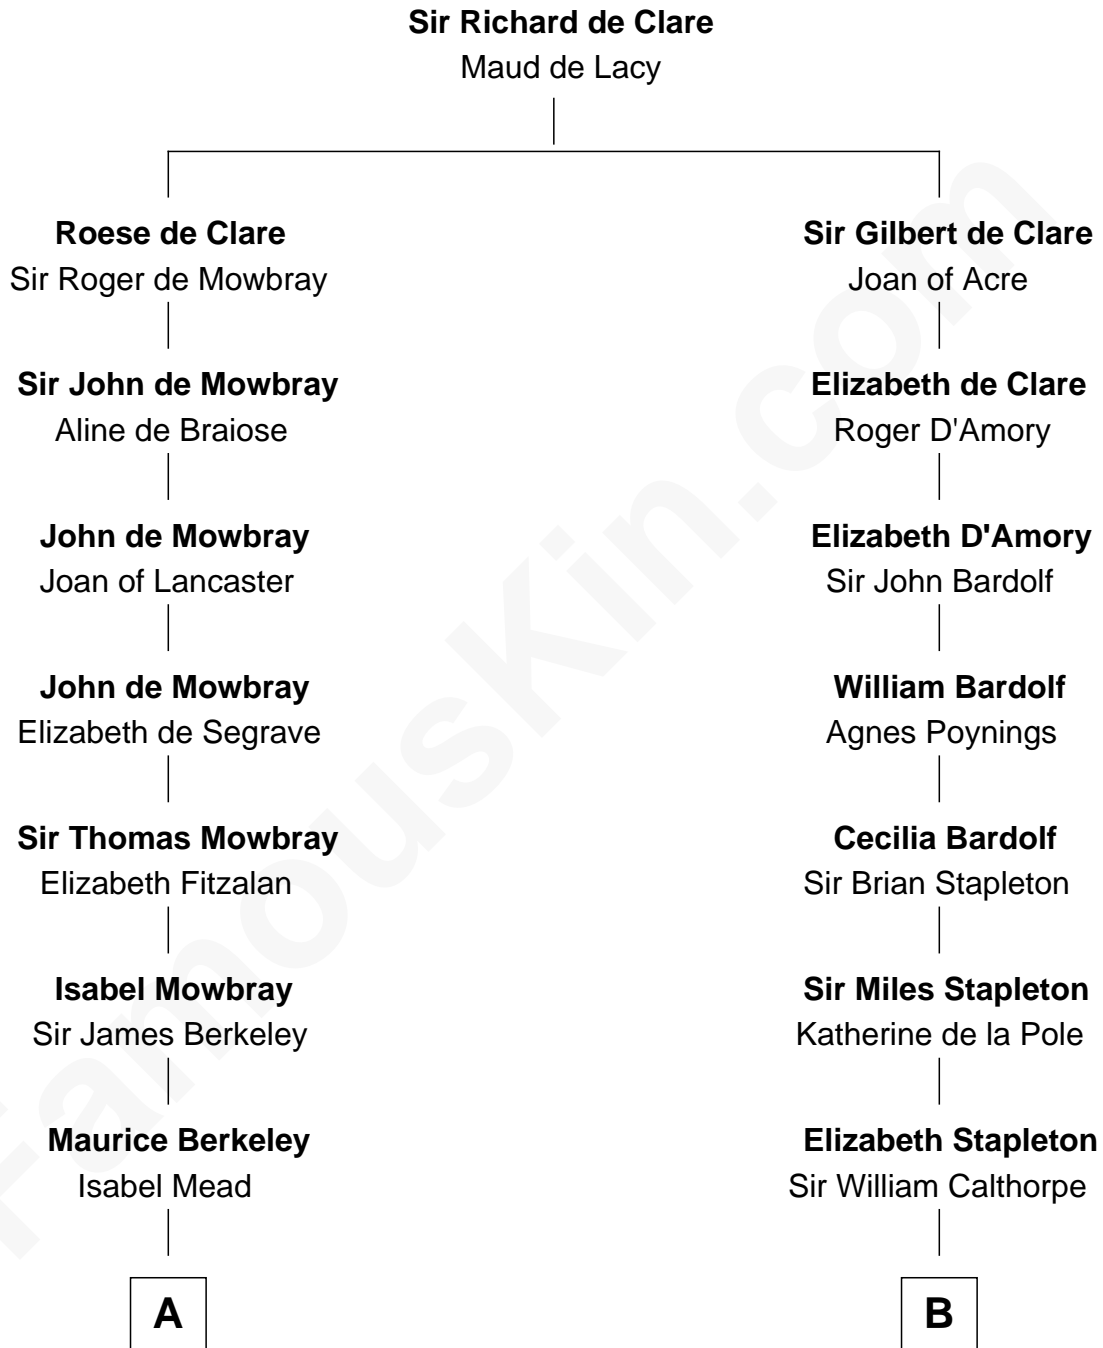

## Relationship Chart of

### Sir Winston Churchill

*Prime Minister of the United Kingdom*

20th cousin 1 time removed of

**Jesse James**

*Outlaw, Bank Robber, Murderer*

**C**

**Frances Anne Emily Vane-Tempest**  
Sir Charles William Stewart