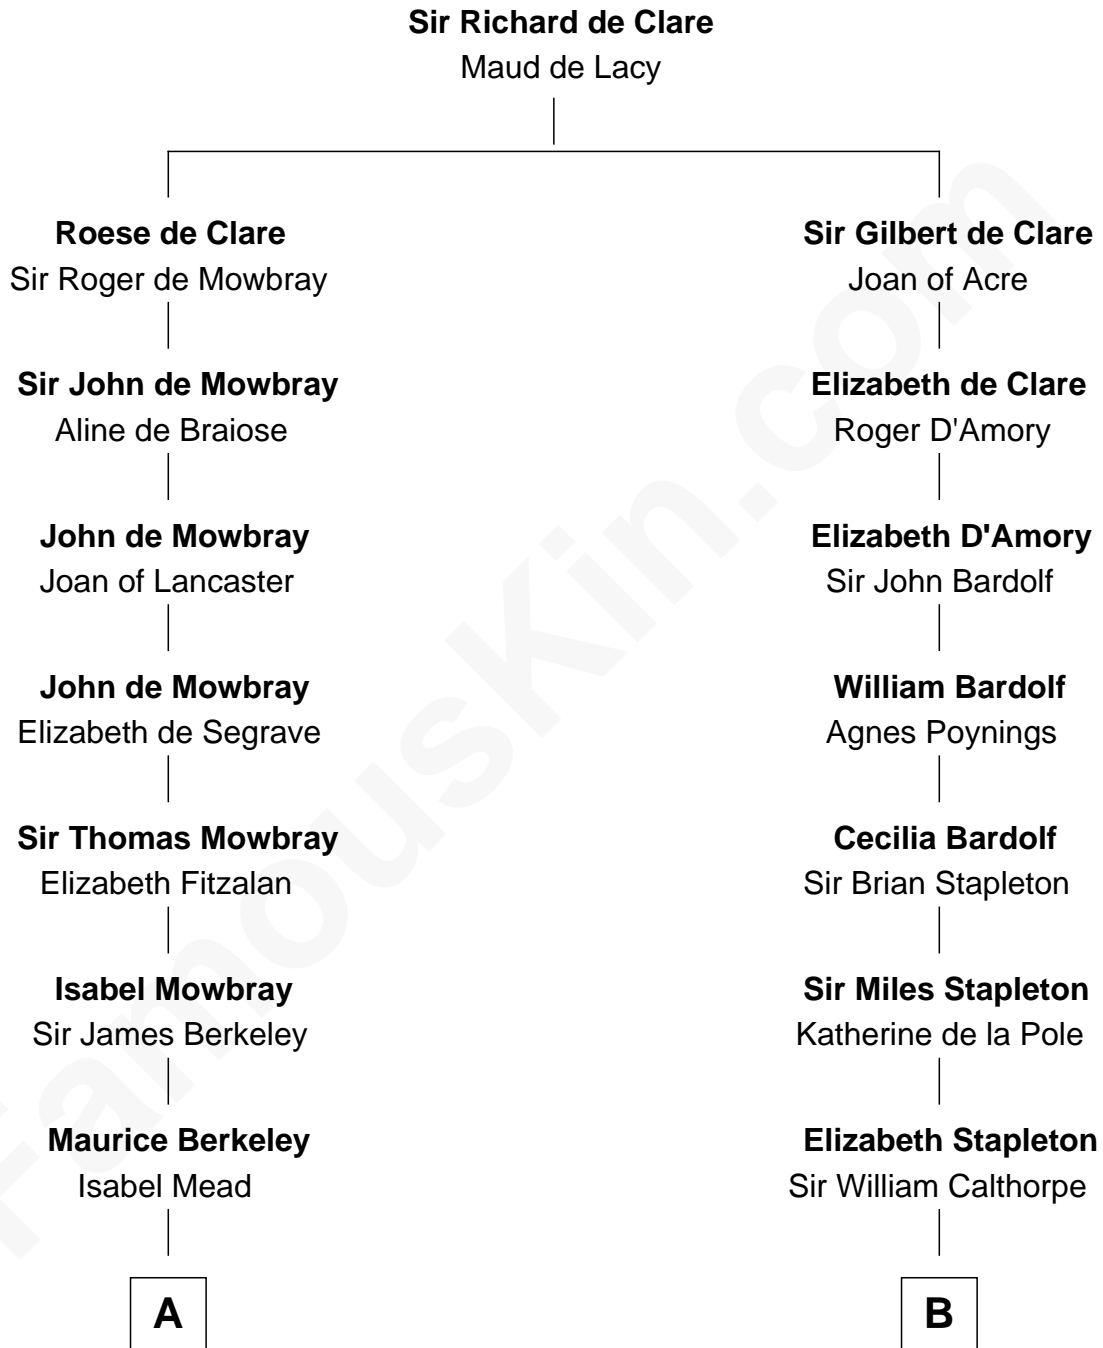

FamousKin.com

Relationship Chart of

Sir Winston Churchill

Prime Minister of the United Kingdom

20th cousin 1 time removed of

Vachel Lindsay
American Poet

C

Frances Anne Emily Vane-Tempest

Sir Charles William Stewart

Frances Anne Emily Vane

Sir John Winston Spencer-Churchill

Randolph Henry Spencer-Churchill

Jeanette Jerome

Sir Winston Churchill

Prime Minister of the United Kingdom

D