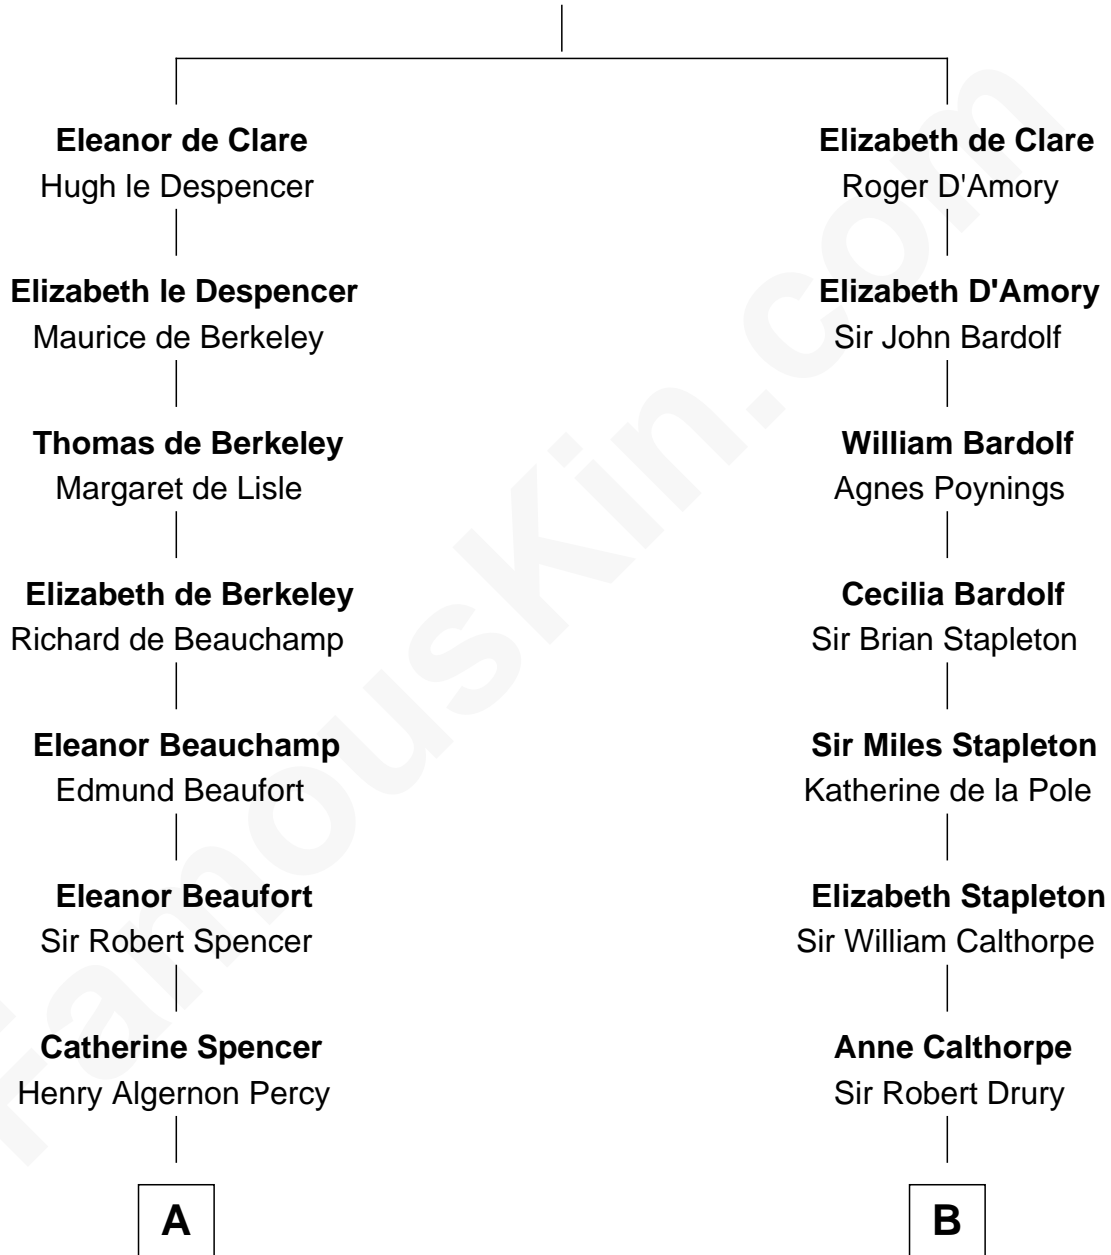

## Relationship Chart of

### Sir Winston Churchill

*Prime Minister of the United Kingdom*

20th cousin of

**Vachel Lindsay**  
*American Poet*

**Sir Gilbert de Clare**  
Joan of Acre

**C**

**Sir George Spencer-Churchill**

Jane Stewart

**Sir John Winston Spencer-Churchill**

Frances Anne Emily Vane

**Randolph Henry Spencer-Churchill**

Jeanette Jerome

**Sir Winston Churchill**

*Prime Minister of the United Kingdom*

**D**

**Vachel Lindsay**